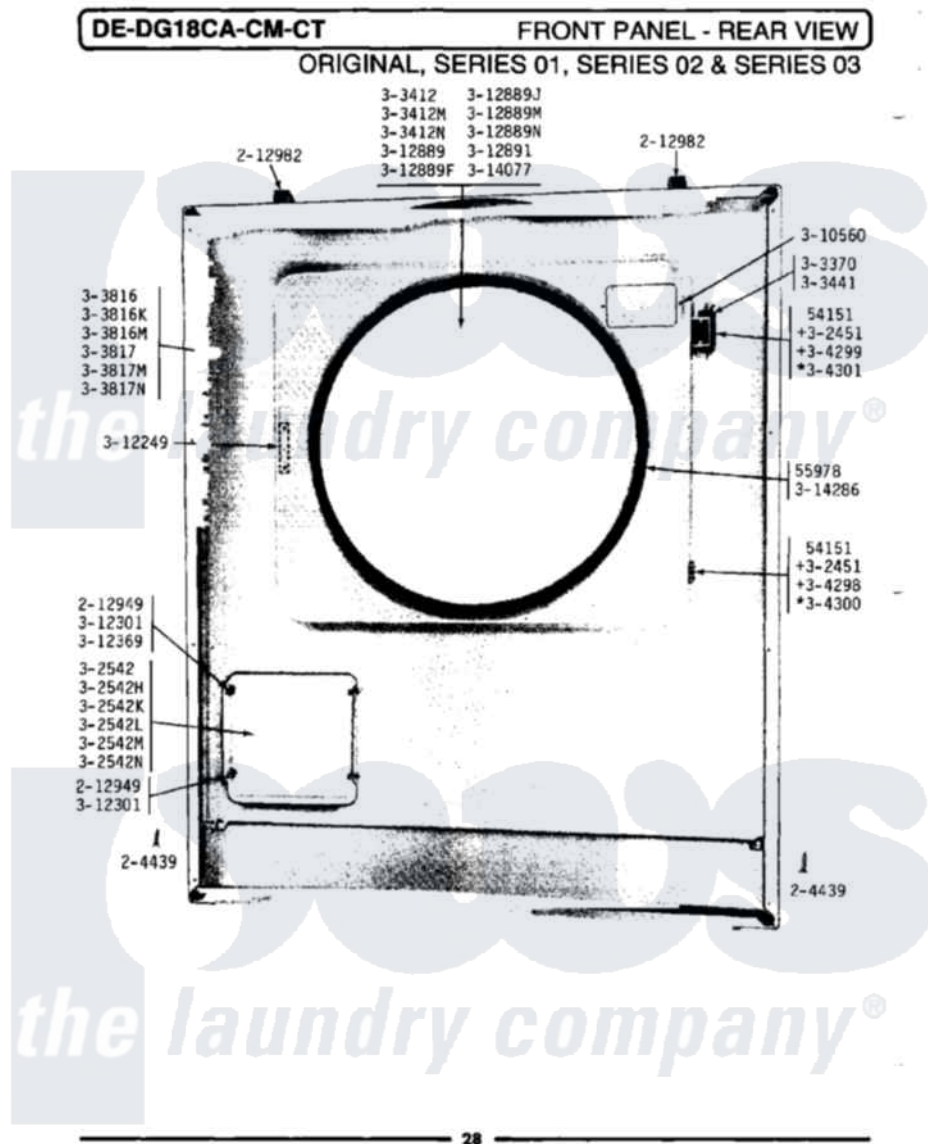

Maytag LDG18CT 09 - FRONT PANEL-REAR VIEW

Maytag Commercial Maytag LDG18CT Dryer Parts Parts Diagram 09 - FRONT PANEL-REAR VIEW
 Click on the part number to view part

Item	Original Part Number	Replaced By	Status	Part Description
001	NLA		Not Available	SCREW, No.4-40 X 1/4
002	Y055978			Rubber Adhesive, 2 Oz Tube
003	204439			Screw And Fstner Assembly
004	212949	22001866		Screw, Relay
005	212982	22001650		Fastener, Spring
006	NLA		Not Available	HINGE ASSEMBLY----N
007	NLA		Not Available	ACCESS DOOR (WHITE)
008	NLA		Not Available	ACCESS DOOR-ALMOND
009	NLA		Not Available	ACCESS DOOR-HARVEST WHEAT
010	Y303370			Door Switch
011	NLA		Not Available	DOOR COMPLETE-WHITE
012	NLA		Not Available	DOOR COMPLETE-HARVEST WHEAT
013	NLA		Not Available	FRONT PANEL-WHITE
014	NLA		Not Available	FRONT PANEL-HARVEST WHEAT

015	NLA	Not Available	FRONT PANEL-HARVEST WHEAT
016	Y304298		Hinge - Lower
017	NLA	Not Available	HINGE - UPPER
018	NLA	Not Available	HINGE - LOWER
019	NLA	Not Available	HINGE - UPPER
020	310560	74004005	Screw, 6-32 X 5/16"
021	NLA	Not Available	STRIKE PLATE
022	NLA	Not Available	BUSHING FOR ACCESS STUD
023	312369		Sleeve, Access Panel Stud Part Not Used
024	NLA	Not Available	DOOR PANEL-WHITE
025	NLA	Not Available	DOOR PANEL-HAVEST WHEAT
026	Y312891	Not Available	DOOR LINER - INNER HALF
027	Y313340		LABEL, LINT SCREEN INSTRUCTION
028	Y313927		INSTRUCTION LABEL
029	314077		Door Seal
030	NLA	Not Available	GAS IGNITION LABEL
031	314286		Seal For Front Panel