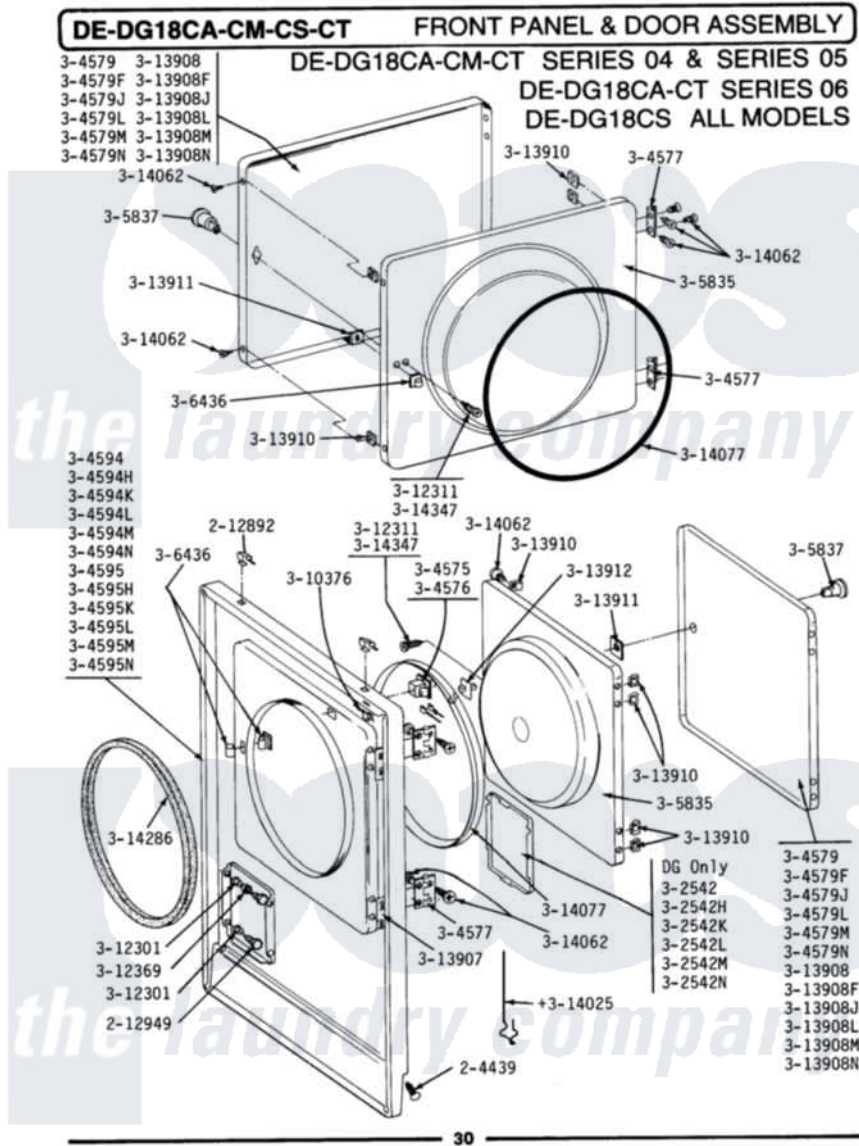

Maytag LDG18CT 11 - FRONT PANEL & DOOR ASSY (SERIES 06)

Maytag Commercial Maytag LDG18CT Dryer Parts Parts Diagram 11 - FRONT PANEL & DOOR ASSY (SERIES 06)
 Click on the part number to view part

Item	Original Part Number	Replaced By	Status	Part Description
001	204439			Screw And Fstner Assembly
002	212949	22001866		Screw, Relay
003	212982	22001650		Fastener, Spring
004	NLA		Not Available	ACCESS DOOR (WHITE)
005	NLA		Not Available	ACCESS DOOR-ALMOND
006	NLA		Not Available	ACCESS DOOR-HARVEST WHEAT
007	Y304576	W10169313		Switch-Dor
008	Y304577	33001230		Hinge, Door
009	Y304579	Y306668		DOOR (WHT)
010	NLA		Not Available	DOOR-ALMOND
011	NLA		Not Available	DOOR-HARVEST WHEAT
012	NLA		Not Available	FRONT PANEL-WHITE
013	NLA		Not Available	FRONT PANEL-HARVEST WHEAT
014	NLA		Not Available	INNER DOOR WITH KNOB & SCRE

015	NLA	Not Available	KNOB AND SCREW
016	306436		Door Latch Kit--W
017	Y310376		Clip, Door Switch Harness
018	NLA	Not Available	BUSHING FOR ACCESS STUD
019	NLA	Not Available	SCREW---NA
020	312369		Sleeve, Access Panel Stud Part Not Used
021	Y313340		LABEL, LINT SCREEN INSTRUCTION
022	Y313907		Fastener, Twin
023	Y313908		DOOR PANEL-WHITE
024	NLA	Not Available	DOOR PANEL-ALMOND
025	NLA	Not Available	DOOR PANEL-HARVEST WHEAT
026	Y313910		Clip, Door Liner To Outer Panel
027	Y313911		Door Strike Retainer
028	Y313927		INSTRUCTION LABEL
029	Y314025		Latch For Access Door
030	Y314062		Screw, Door Hinge And Panel
031	314077		Door Seal
032	NLA	Not Available	GAS IGNITION LABEL
033	314286		Seal For Front Panel
034	NLA	Not Available	SCREW FOR DOOR KNOB---NA