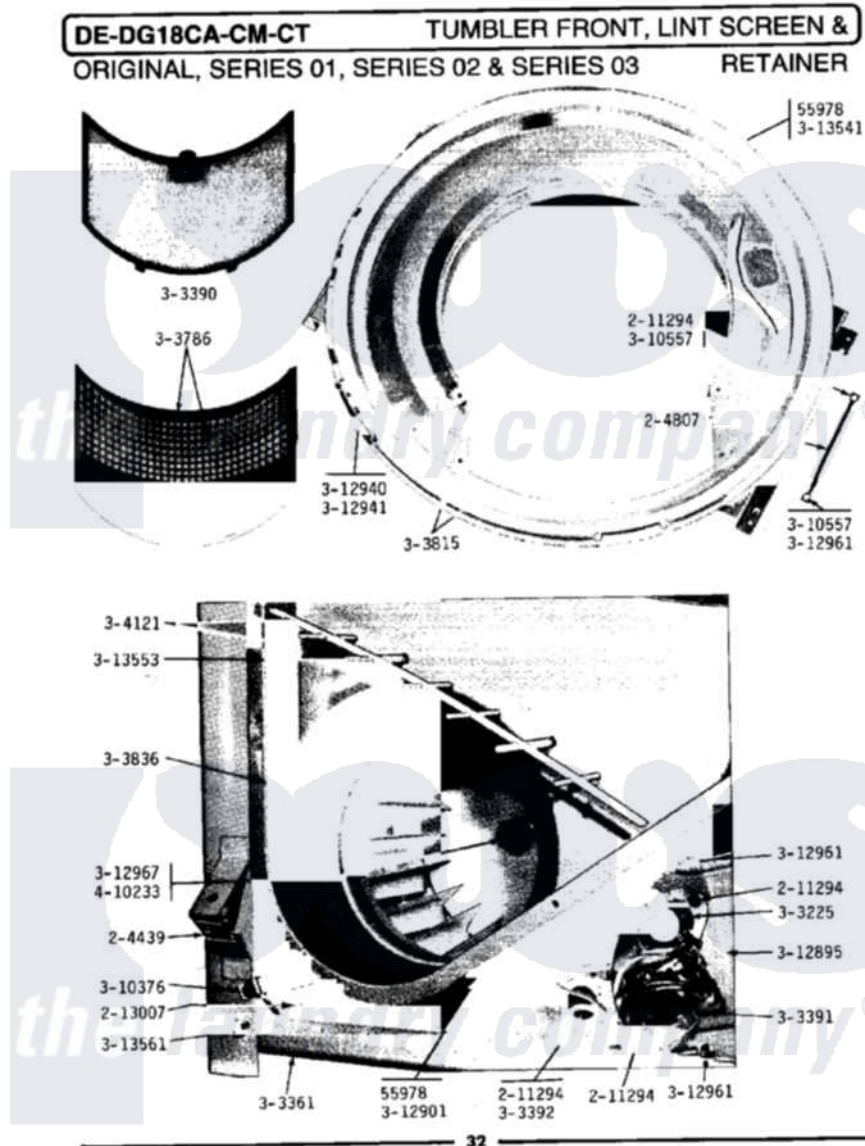

Maytag LDG18CT 12 - TUMBLER FRONT, LINT SCREEN & RETAINER

Maytag Commercial Maytag LDG18CT Dryer Parts Parts Diagram 12 - TUMBLER FRONT, LINT SCREEN & RETAINER
 Click on the part number to view part

Item	Original Part Number	Replaced By	Status	Part Description
001	Y055978			Rubber Adhesive, 2 Oz Tube
002	204439			Screw And Fstner Assembly
003	204807			Ground Wire, Supp. Plte To Top Cover
004	210720			Rivet, Bearing To Tumbler Fmt
005	211294	90767		Screw, 8A X 3/8 Hex Washer Head Tapping
006	213007			Xfor Cabinet See Cabinet, Back
007	Y303361		Not Available	BASE ASSY. (UPPER & LOWER)
008	Y303390		Not Available	LINT SCREEN
009	Y303391	33303391		Thermostat, Cycling
010	303392			Thermostat, Cycling
011	Y303786		Not Available	LINT SCREEN WITH RETAINER
012	Y303815	33001231		Front- Tumbler
013	Y303836			Blower Wheel Assembly And Clamp

014	NLA		Not Available	OUTLET GRID AND DUCT
015	Y304810		Not Available	OUTLET DUCT ASSEMBLY---S
016	Y310376			Clip, Door Switch Harness
017	310557			Washer
018	Y312895		Not Available	COVER FOR BLOWER---NA
019	Y312901			Seal, Housing Cover
020	312940	306508		Tumbler Bearing Kit ---W
021	312941	306508		Tumbler Bearing Kit ---W
022	Y312961	W10116751		Screw
023	Y312964		Not Available	OUTLET DUCT - OUTER HALF
024	312967			Clamp, Blower Housing
025	Y313541	33313541		Seal- Tumbler
026	NLA		Not Available	GRID FOR OUTLET DUCT
027	Y313561			Screw---NA
028	Y313795			Guide For Lint Screen
029	Y313796			Lint Seal
030	410233	9703438		Ring-Retrnr