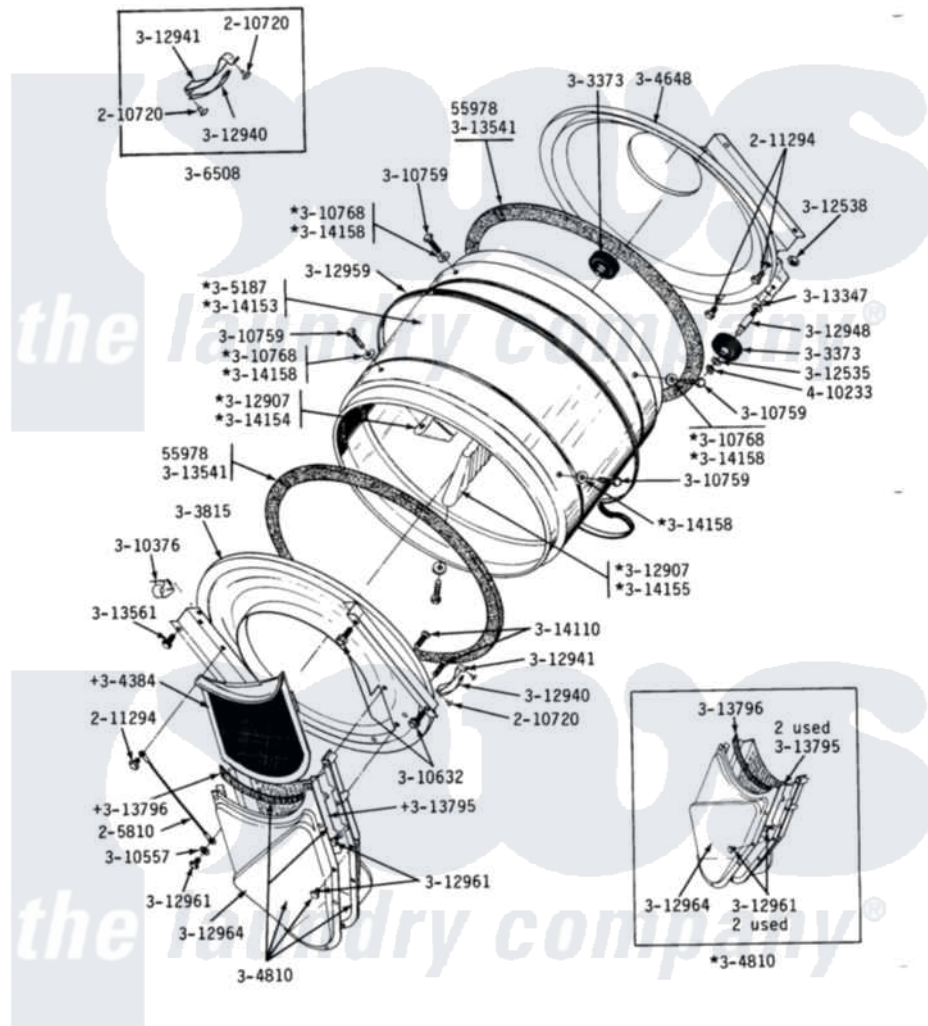

# Maytag LDG18CT 13 - LINT SCREEN, TUMBLER (FRONT & BACK)

## DE-DG18CA-CM-CS-CT LINT SCREEN, TUMBLER, TUMBLER FRONT & TUMBLER BACK

Maytag Commercial Maytag LDG18CT Dryer Parts Parts Diagram 13 - LINT SCREEN, TUMBLER (FRONT & BACK)  
Click on the part number to view part

Item	Original Part Number	Replaced By	Status	Part Description
001	<a href="#">Y053241</a>			Set Screw, Motor Pulley
002	<a href="#">Y055978</a>			Rubber Adhesive, 2 Oz Tube
003	<a href="#">205810</a>			Wire, Ground
004	<a href="#">210720</a>			Rivet, Bearing To Tumbler Frnt
005	<a href="#">211294</a>	<a href="#">90767</a>		Screw, 8A X 3/8 HeX Washer Head Tapping
006	Y303373	<a href="#">12001541</a>		Drum Roller/Washer Assembly--W
007	Y303815	<a href="#">33001231</a>		Front- Tumbler
008	<a href="#">Y304244</a>			Motor Pulley With Set Screw
009	Y304384	<a href="#">33001003</a>		Screen, Lint
010	Y304648	<a href="#">33001106</a>		Back, Tumbler
011	Y304810		Not Available	OUTLET DUCT ASSEMBLY---S
012	Y305185	<a href="#">6-3051850</a>		Pulley- MO
013	305187		Not Available	TUMBLER W/BAFFLES
014	<a href="#">306508</a>			Tumbler Bearing Kit ---W