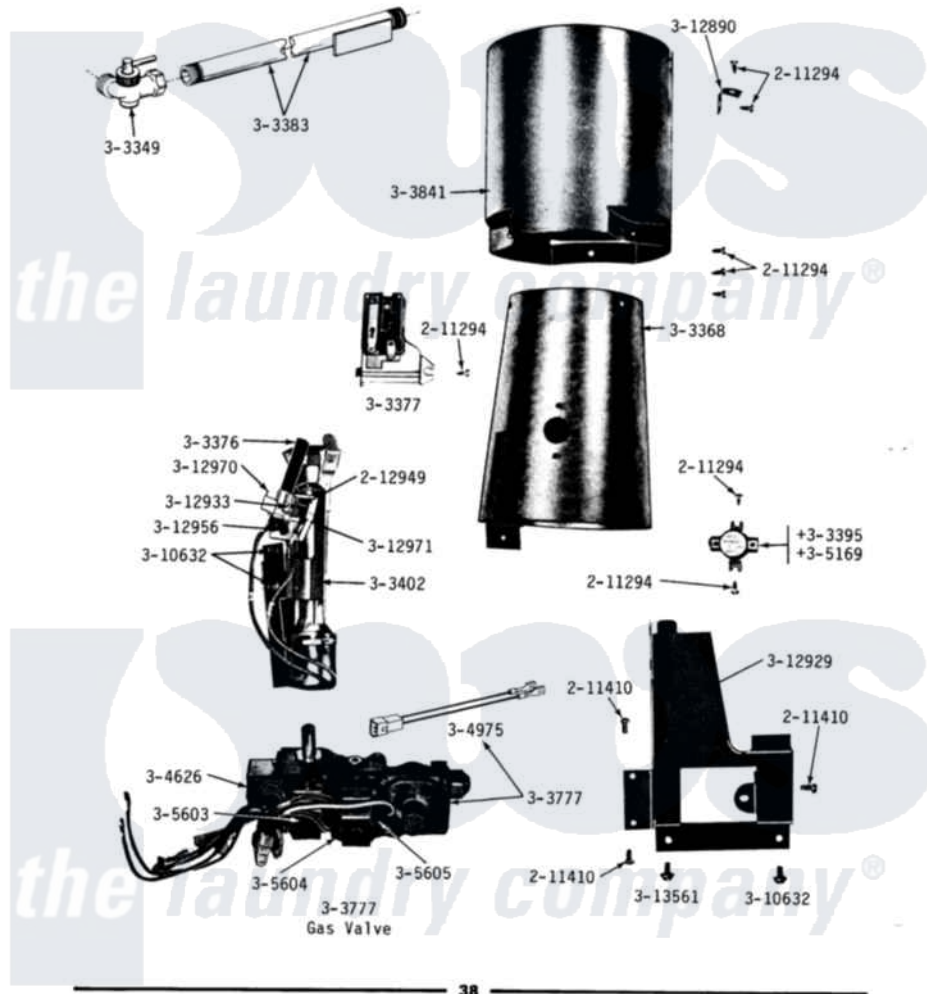

Maytag LDG18CT 14 - GAS VALVE, BURNER & COMBUSTION CONE

DG18CA-CM-CS-CT
GAS VALVE, BURNER & COMBUSTION CONE
 DG18CA-CM-CT ORIGINAL, SERIES 01, 02, 03 & 04
 DG18CS ORIGINAL

Maytag [Commercial Maytag LDG18CT Dryer Parts](#) Parts Diagram 14 - GAS VALVE, BURNER & COMBUSTION CONE
 Click on the part number to view part

Item	Original Part Number	Replaced By	Status	Part Description
001	211294	90767		Screw, 8A X 3/8 HeX Washer Head Tapping
002	NLA		Not Available	SCREW, HEX HD No.8 X 3/8 INCH
003	212949	22001866		Screw, Relay
004	NLA		Not Available	SCREW ASSM - BLUE BLOCK OPE
005	Y303349			Angle Shut-Off, Gas Valve
006	Y303368			Cone, Combustion
007	303376	4392003		Ignitor
008	Y303377	338906		Radiant, Sensor
009	Y303383	33001735		Pipe And Bracket Assembly Series 18 Not Needed Use Vavle
010	303395			Thermostat, Hi-Limit
011	Y303402			Burner Assembly NA
012	Y303777	W10116794		Gas Valve
013	Y303779			Conversion Kit

014	Y303841		Cone, Extension
015	Y304626		Side Coil
016	304975		Gas Valve Harness
017	305169		Thermostat, Hi-Limit Gas
018	305603		Secondary Coil
019	305604		Holding Coil
020	305605		Booster Coil
021	Y310632	1163839	Screw
022	Y312890		Retainer, Heater Chamber
023	312929		Gas Valve Bracket
024	NLA	Not Available	CLIP FOR IGNITER, RIGHT-HAN
025	312956		Screw-Igniter And Clip Mount
026	NLA	Not Available	CLIP FOR IGNITER, LEFT-HAND
027	Y312971		Insulator For Igniter Mount
028	NLA	Not Available	MAIN BURNER ORIFICE - LPG
029	NLA	Not Available	INTERNAL ORIFICE - LPG
030	313366		Main Burner Orifice-Ext-NAT
031	313367		Main Burner Orifice-Int-NAT
032	NLA	Not Available	MAIN BURNER ORIFICE (MFG)
033	Y313561		Screw----NA