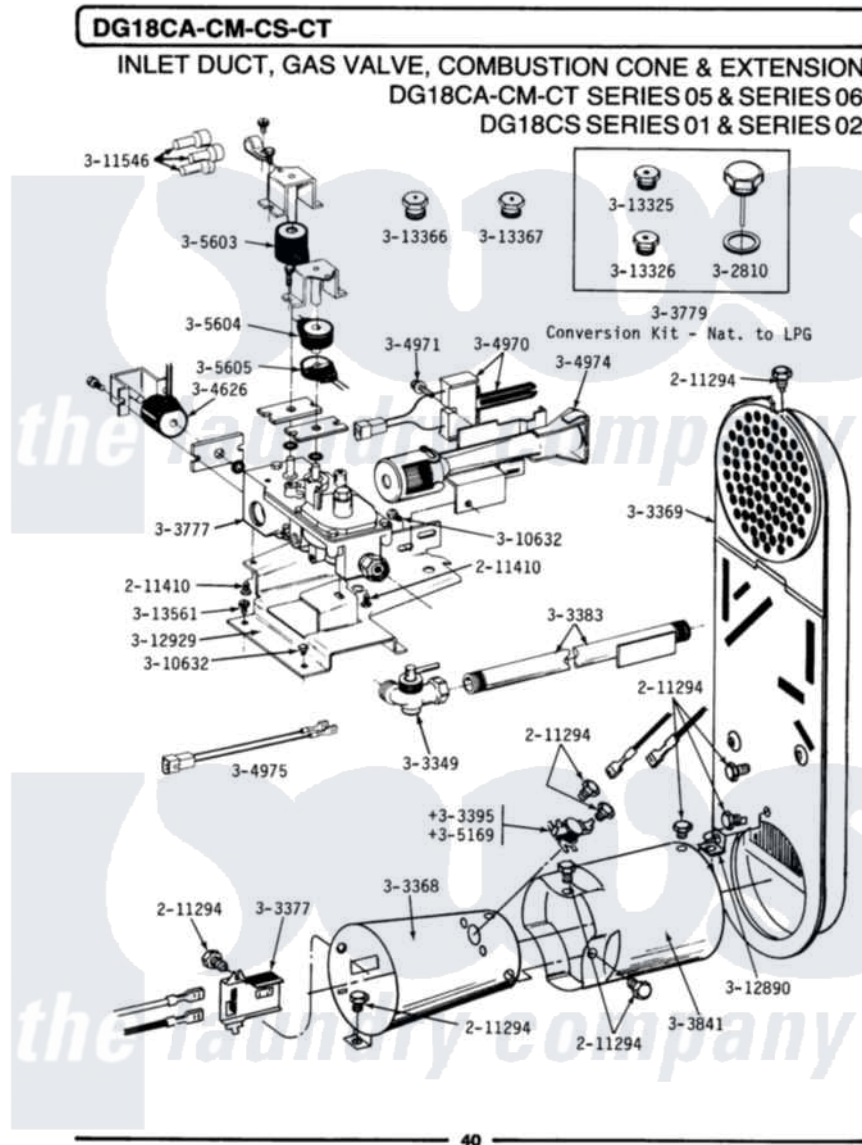

Maytag LDG18CT 15 - INLET DUCT, GAS VALVE, CONE & EXTENSION

Maytag [Commercial Maytag LDG18CT Dryer Parts](#) Parts Diagram 15 - INLET DUCT, GAS VALVE, CONE & EXTENSION

[Click on the part number to view part](#)

Item	Original Part Number	Replaced By	Status	Part Description
001	211294	90767		Screw, 8A X 3/8 HeX Washer Head Tapping
002	NLA		Not Available	SCREW, HEX HD No.8 X 3/8 INCH
003	NLA		Not Available	SCREW ASSM - BLUE BLOCK OPE
004	Y303349			Angle Shut-Off, Gas Valve
005	Y303368			Cone, Combustion
006	Y303369			Inlet Duct Assembly
007	Y303377	338906		Radiant, Sensor
008	Y303383	33001735		Pipe And Bracket Assembly Series 18 Not Needed Use Vavle
009	303395			Thermostat, Hi-Limit
010	Y303777	W10116794		Gas Valve
011	Y303779			Conversion Kit
012	Y303841			Cone, Extension
013	Y304626			Side Coil

014	304970	4391996	Ignitor
015	304971		Screw Note: Screw, Igniter
016	304974	33002793	Burner Assembly
017	304975		Gas Valve Harness
018	305169		Thermostat, Hi-Limit Gas
019	305603		Secondary Coil
020	305604		Holding Coil
021	305605		Booster Coil
022	Y310632	1163839	Screw
023	311546	911445	Wire Connector
024	Y312890		Retainer, Heater Chamber
025	312929		Gas Valve Bracket
026	NLA	Not Available	MAIN BURNER ORIFICE - LPG
027	NLA	Not Available	INTERNAL ORIFICE - LPG
028	313366		Main Burner Orifice-Ext-NAT
029	313367		Main Burner Orifice-Int-NAT
030	Y313561		Screw---NA