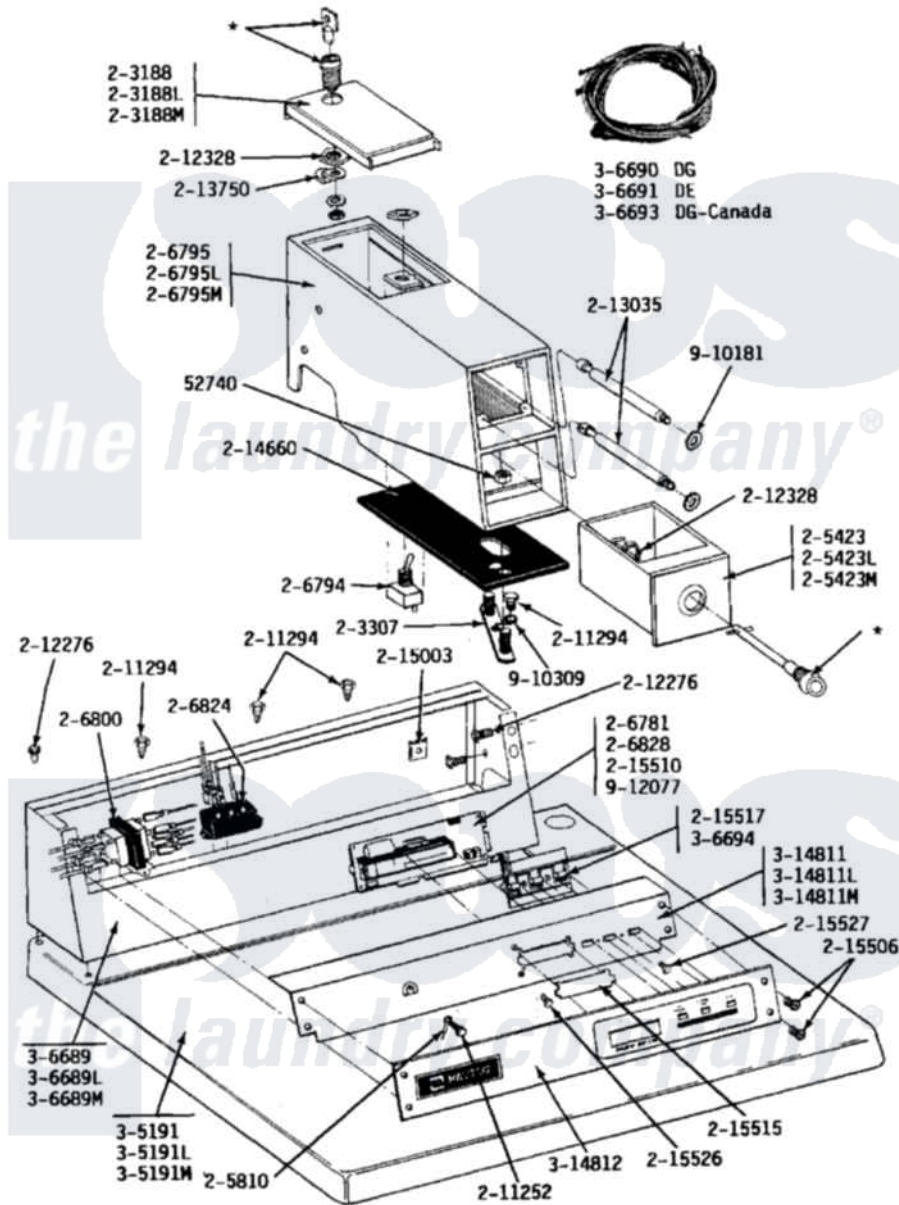

# Maytag LDG19CD 01 - CD CONTROL PANEL & CONTROL CENTER

Maytag [Commercial Maytag LDG19CD Dryer Parts](#) Parts Diagram 01 - CD CONTROL PANEL & CONTROL CENTER  
 Click on the part number to view part

Item	Original Part Number	Replaced By	Status	Part Description
001	<a href="#">Y052740</a>	<a href="#">62739</a>		Nut, Lock
002	203188		Not Available	TIMER ACCESS DOOR (WHT)
003	203188L		Not Available	ACCESS DOOR-ALMOND
004	203188M		Not Available	ACCESS DOOR-HARVEST WHEAT
005	NLA		Not Available	MTG. STRAP---NA
006	205423	<a href="#">208883</a>		Coin Box K
007	205423L	<a href="#">208883</a>		Coin Box K
008	205423M	<a href="#">208883</a>		Coin Box K
009	<a href="#">205810</a>			Wire, Ground
010	NLA		Not Available	CIRCUIT BOARD ASSY
011	206794		Not Available	SWITCH (W/NUT)
012	206795		Not Available	COIN DROP METER ASSY
013	206795L		Not Available	COIN DROP METER ASSY
014	NLA		Not Available	COIN DROP METER ASSY
015	Y206800	<a href="#">207766</a>		Transformer