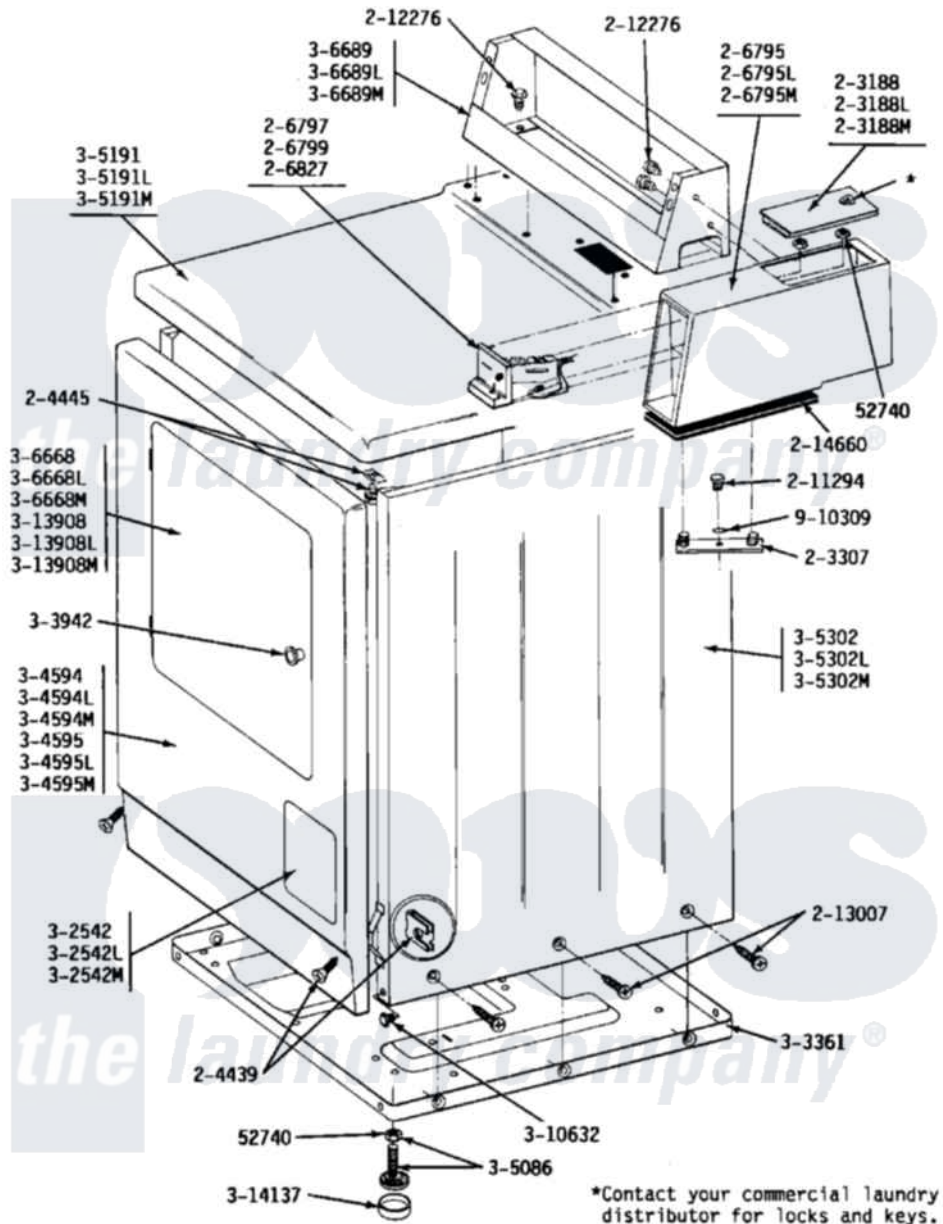

Maytag LDG19CD 02 - FRONT VIEW

Maytag Commercial Maytag LDG19CD Dryer Parts Parts Diagram 02 - FRONT VIEW

Click on the part number to view part

| Item | Original Part Number | Replaced By | Status | Part Description |
|------|-------------------------|---------------------------|---------------|---|
| 001 | Y052740 | 62739 | | Nut, Lock |
| 002 | 203188 | | Not Available | TIMER ACCESS DOOR (WHT) |
| 003 | 203188L | | Not Available | ACCESS DOOR-ALMOND |
| 004 | 203188M | | Not Available | ACCESS DOOR-HARVEST WHEAT |
| 005 | NLA | | Not Available | MTG. STRAP---NA |
| 006 | 204439 | | | Screw And Fstner Assembly |
| 007 | 204445 | | | Screw And Fastener Assembly |
| 008 | 206795 | | Not Available | COIN DROP METER ASSY |
| 009 | 206795L | | Not Available | COIN DROP METER ASSY |
| 010 | NLA | | Not Available | COIN REJECTOR |
| 011 | 206799 | | | Optic Switch Assembly |
| 012 | NLA | | Not Available | COIN REJECTOR (CANADA) |
| 013 | 211294 | 90767 | | Screw, 8A X 3/8 HeX Washer Head Tapping |
| 014 | 212276 | W10116760 | | Screw |