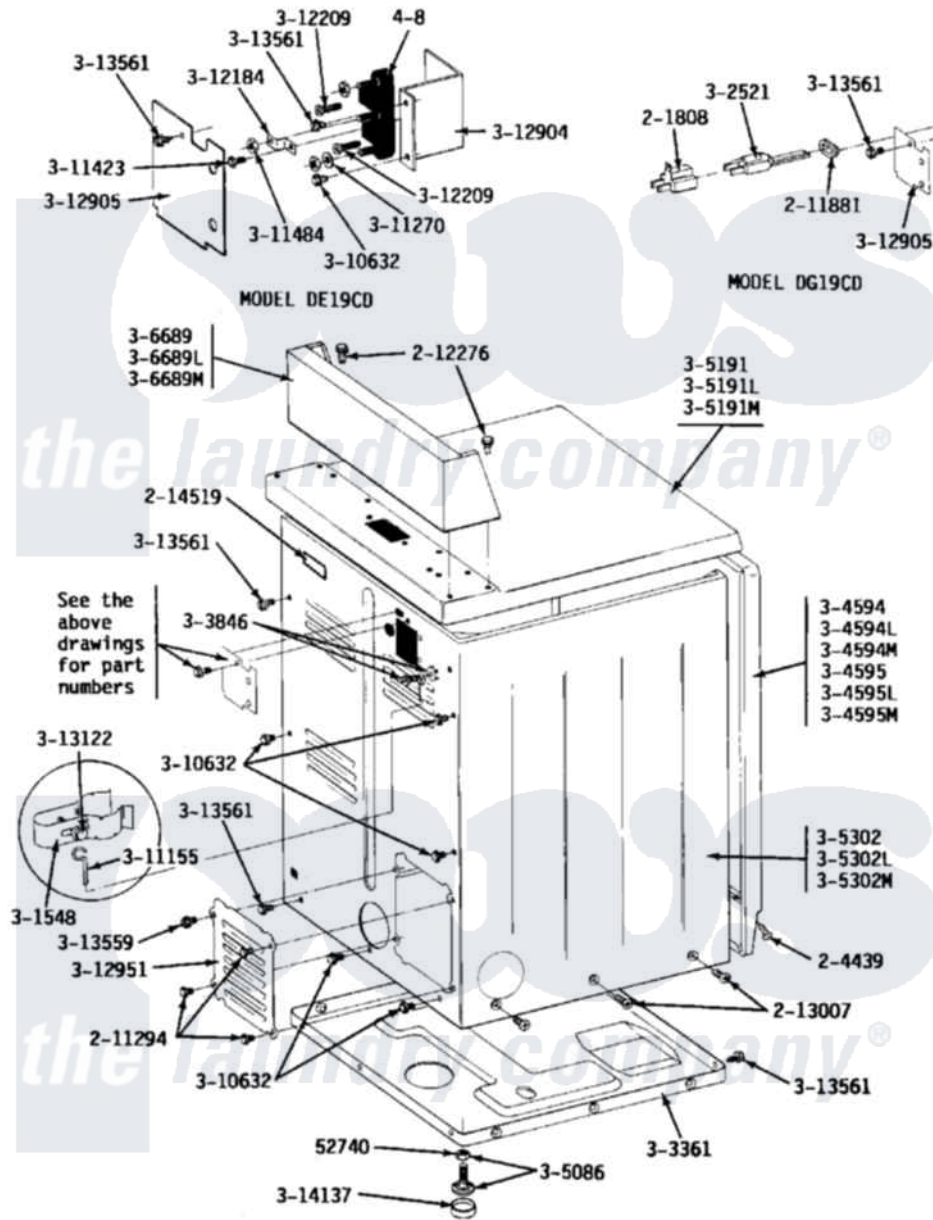

Maytag LDG19CD 03 - REAR VIEW

Maytag Commercial Maytag LDG19CD Dryer Parts Parts Diagram 03 - REAR VIEW
 Click on the part number to view part

Item	Original Part Number	Replaced By	Status	Part Description
001	Y052740	62739		Nut, Lock
002	Y201808			Converter
003	204439			Screw And Fstner Assembly
004	211294	90767		Screw, 8A X 3/8 HeX Washer Head Tapping
005	211881			Grommet, Cord Part Not Used-Gas Models Only
006	212276	W10116760		Screw
007	213007			Xfor Cabinet See Cabinet, Back
008	214519			LABEL, ELECTRICAL INSTR. PART NOT USED-GAS MODELS ONLY
009	301548			Clamp, Ground Wire
010	302521		Not Available	CORD, POWER PART NOT USED-GAS MODELS ONLY
011	Y303361		Not Available	BASE ASSY. (UPPER & LOWER)
012	NLA		Not Available	SCREW & WASHER ASSY.

013	NLA	Not Available	FRONT PANEL-WHITE
014	NLA	Not Available	FRONT PANEL-ALMOND
015	NLA	Not Available	FRONT PANEL-HARVEST WHEAT
019	Y305086		Adjustable Leg And Nut
020	Y305191	Not Available	TOP COVER-WHITE
021	NLA	Not Available	TOP COVER-ALMOND
022	NLA	Not Available	TOP COVER-HARVEST WHEAT
023	NLA	Not Available	CABINET-WHITE
024	NLA	Not Available	CABINET-ALMOND
025	NLA	Not Available	CABINET-HARVEST WHEAT
026	NLA	Not Available	CONTROL COVER (WHT)
027	NLA	Not Available	CONTROL COVER ASSY---NA
028	NLA	Not Available	CONTROL COVER ASSY
030	311155		Ground Wire And Clamp
037	Y312905	Not Available	COVER, TERMINAL
038	Y312951	Not Available	ACCESS COVER, BACK
039	313122		Screw - Baffle To Tumbler
040	Y313559		Screw
042	Y314137		Foot, Rubber