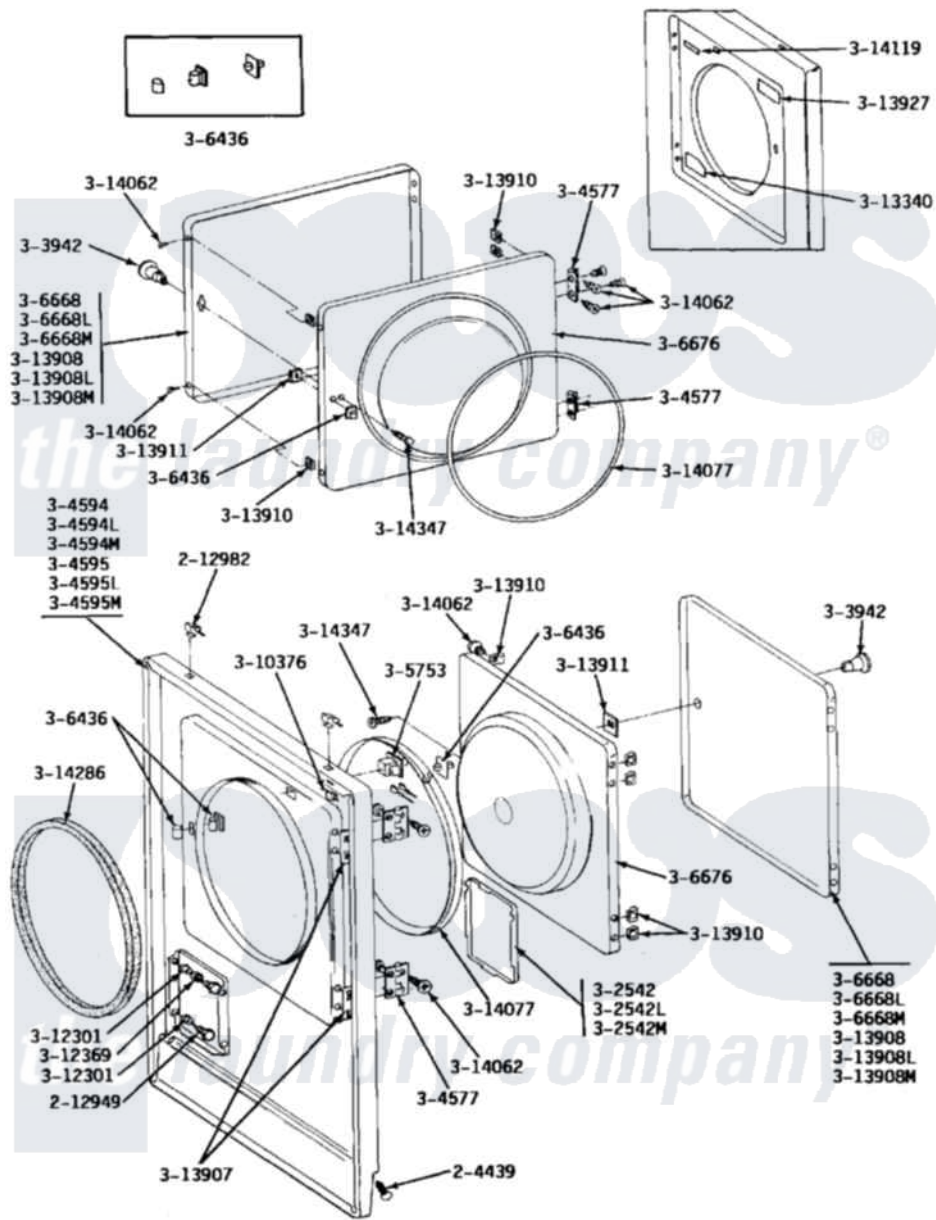

# Maytag LDG19CD 04 - FRONT PANEL\DOOR ASSY.

Maytag Commercial Maytag LDG19CD Dryer Parts Parts Diagram 04 - FRONT PANEL\DOOR ASSY.  
 Click on the part number to view part

Item	Original Part Number	Replaced By	Status	Part Description
001	<a href="#">204439</a>			Screw And Fstner Assembly
002	212949	<a href="#">22001866</a>		Screw, Relay
003	212982	<a href="#">22001650</a>		Fastener, Spring
004	NLA		Not Available	ACCESS DOOR (WHITE)
005	NLA		Not Available	ACCESS DOOR-ALMOND
006	NLA		Not Available	ACCESS DOOR-HARVEST WHEAT
007	NLA		Not Available	KNOB AND SCREW
008	NLA		Not Available	FRONT PANEL-WHITE
009	NLA		Not Available	FRONT PANEL-ALMOND
010	NLA		Not Available	FRONT PANEL-HARVEST WHEAT
014	Y304577	<a href="#">33001230</a>		Hinge, Door
015	<a href="#">Y305753</a>	<a href="#">W10169313</a>		Switch-Dor
016	<a href="#">306436</a>			Door Latch Kit--W
017	<a href="#">Y306668</a>			DOOR (WHT)
018	NLA		Not Available	DOOR-ALMOND

019	NLA	Not Available	DOOR-HARVEST WHEAT
020	NLA	Not Available	INNER DOOR WITH KNOB
021	<a href="#">Y310376</a>		Clip, Door Switch Harness
022	NLA	Not Available	BUSHING FOR ACCESS STUD
023	<a href="#">312369</a>		Sleeve, Access Panel Stud Part Not Used
024	<a href="#">Y313340</a>		LABEL, LINT SCREEN INSTRUCTION
025	<a href="#">Y313907</a>		Fastener, Twin
026	<a href="#">Y313908</a>		DOOR PANEL-WHITE
027	NLA	Not Available	DOOR PANEL-ALMOND
028	NLA	Not Available	DOOR PANEL-HARVEST WHEAT
029	<a href="#">Y313910</a>		Clip, Door Liner To Outer Panel
030	<a href="#">Y313911</a>		Door Strike Retainer
031	<a href="#">Y313927</a>		INSTRUCTION LABEL
032	<a href="#">Y314062</a>		Screw, Door Hinge And Panel
033	<a href="#">314077</a>		Door Seal
034	NLA	Not Available	GAS IGNITION LABEL
035	<a href="#">314286</a>		Seal For Front Panel
036	NLA	Not Available	SCREW FOR DOOR KNOB---NA