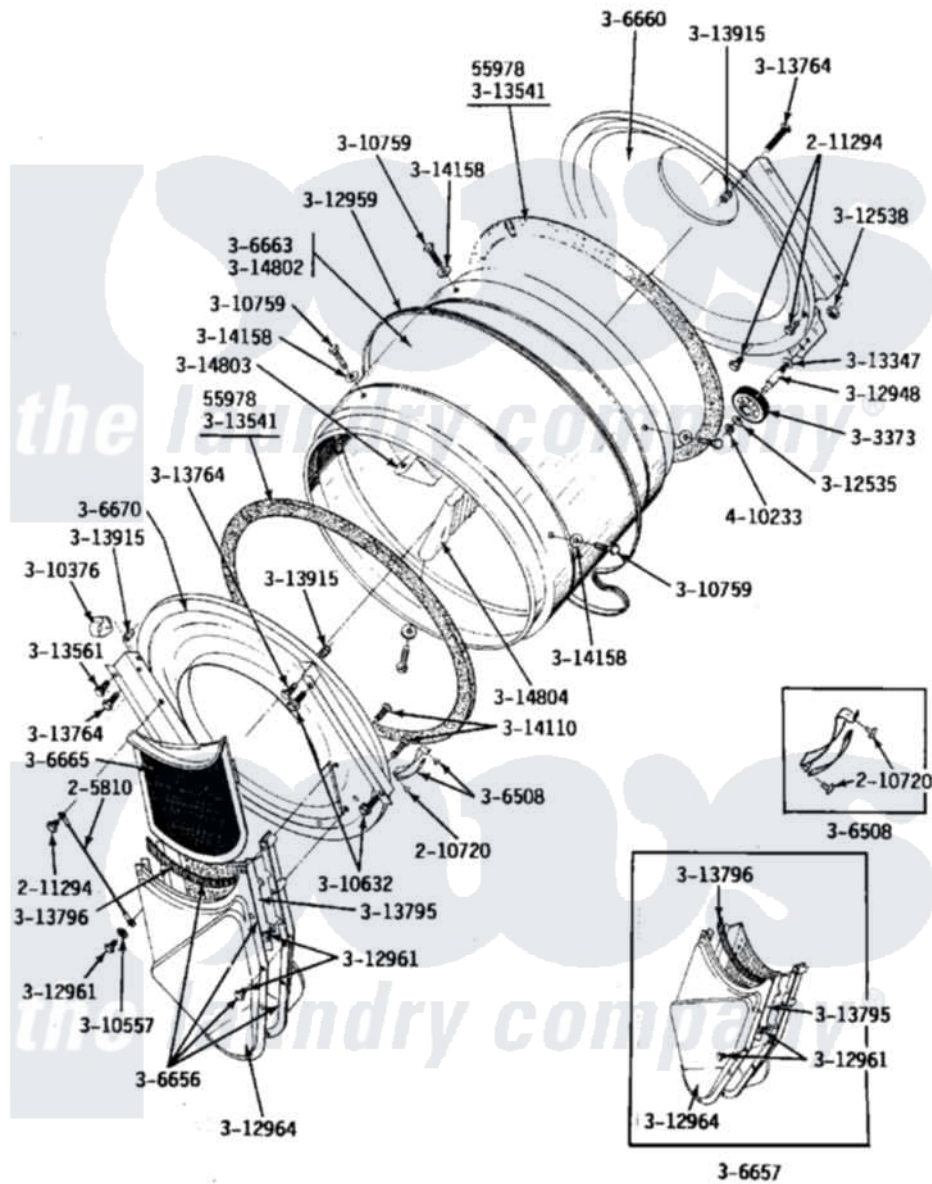

# Maytag LDG19CD 05 - LINT SCREEN, TUMBLER (FRONT & BACK)

Maytag Commercial Maytag LDG19CD Dryer Parts Parts Diagram 05 - LINT SCREEN, TUMBLER (FRONT & BACK)  
 Click on the part number to view part

Item	Original Part Number	Replaced By	Status	Part Description
001	<a href="#">Y055978</a>			Rubber Adhesive, 2 Oz Tube
002	<a href="#">205810</a>			Wire, Ground
003	<a href="#">210720</a>			Rivet, Bearing To Tumbler Fmt
004	<a href="#">211294</a>	<a href="#">90767</a>		Screw, 8A X 3/8 HeX Washer Head Tapping
005	Y303373	<a href="#">12001541</a>		Drum Roller/Washer Assembly--W
006	<a href="#">306508</a>			Tumbler Bearing Kit ----W
007	306656		Not Available	OUTLET DUCT & GRID ASSEMBLY
008	306657		Not Available	OUTLET DUCT & GRID
009	Y306660	<a href="#">33001106</a>		Back, Tumbler
010	306663		Not Available	TUMBLER W/BAFFLES
011	Y306665	<a href="#">33001003</a>		Screen, Lint
012	NLA		Not Available	TUMBLER FRONT----NA
013	<a href="#">Y310376</a>			Clip, Door Switch Harness
014	<a href="#">310557</a>			Washer