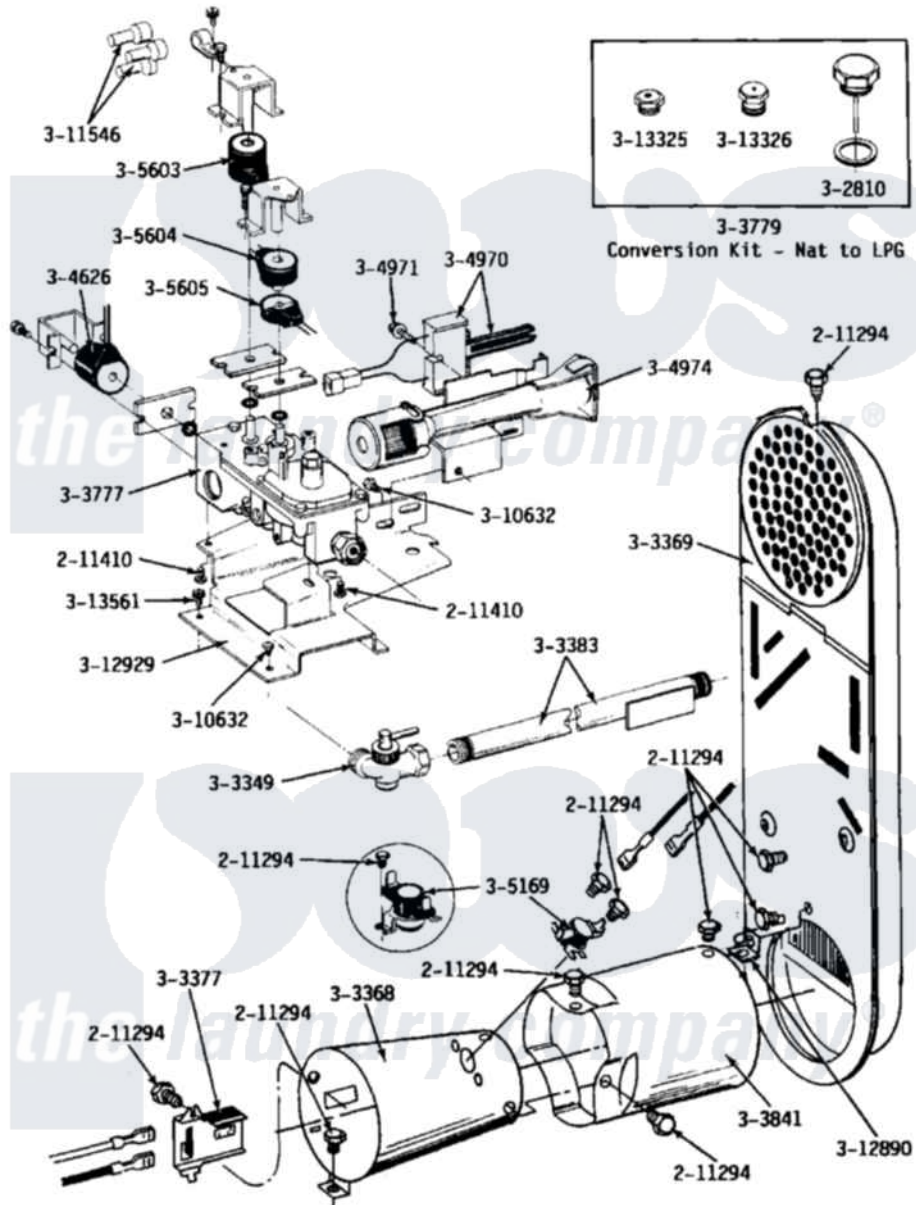

Maytag LDG19CD 06 - INLET DUCT, GAS VALVE, CONE & EXTENSION

Maytag [Commercial Maytag LDG19CD Dryer Parts](#) Parts Diagram 06 - INLET DUCT, GAS VALVE, CONE & EXTENSION

[Click on the part number to view part](#)

Item	Original Part Number	Replaced By	Status	Part Description
001	211294	90767		Screw, 8A X 3/8 HeX Washer Head Tapping
002	NLA		Not Available	SCREW, HEX HD No.8 X 3/8 INCH
003	NLA		Not Available	SCREW ASSM - BLUE BLOCK OPE
004	Y303349			Angle Shut-Off, Gas Valve
005	Y303368			Cone, Combustion
006	Y303369			Inlet Duct Assembly
007	Y303377	338906		Radiant, Sensor
008	Y303383	33001735		Pipe And Bracket Assembly Series 18 Not Needed Use Vavle
009	Y303777	W10116794		Gas Valve
010	Y303779			Conversion Kit
011	Y303841			Cone, Extension
012	Y304626			Side Coil
013	304970	4391996		Ignitor

014	304971		Screw Note: Screw, Igniter
015	304974	33002793	Burner Assembly
016	305169		Thermostat, Hi-Limit Gas
017	305603		Secondary Coil
018	305604		Holding Coil
019	305605		Booster Coil
020	NLA	Not Available	ORIFICE KIT, NAT (HIGH ALT.)
021	NLA	Not Available	ORIFICE KIT, LP (HIGH ALT.)
022	Y310632	1163839	Screw
023	311546	911445	Wire Connector
024	Y312890		Retainer, Heater Chamber
025	312929		Gas Valve Bracket
026	NLA	Not Available	MAIN BURNER ORIFICE - LPG
027	NLA	Not Available	INTERNAL ORIFICE - LPG
028	Y313561		Screw----NA