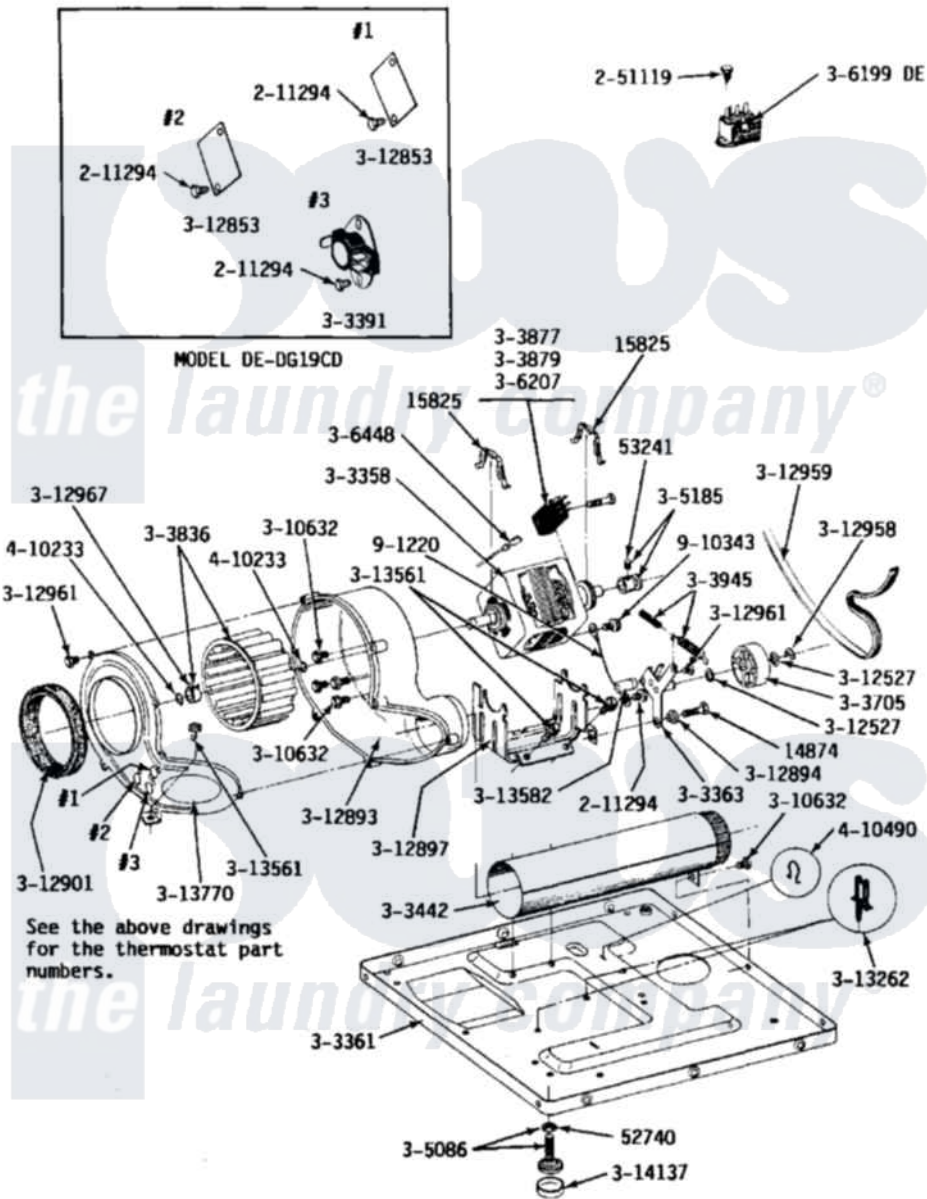

# Maytag LDG19CD 07 - MOTOR, BLOWER, BASE FRAME & THERMOSTATS

Maytag [Commercial Maytag LDG19CD Dryer Parts](#) Parts Diagram 07 - MOTOR, BLOWER, BASE FRAME & THERMOSTATS

[Click on the part number to view part](#)

Item	Original Part Number	Replaced By	Status	Part Description
001	<a href="#">Y014874</a>			Screw, Idler Arm And Sleeve
002	<a href="#">Y015825</a>			Clip, Motor To Motor Support
003	<a href="#">Y052740</a>	<a href="#">62739</a>		Nut, Lock
004	<a href="#">Y053241</a>			Set Screw, Motor Pulley
005	<a href="#">211294</a>	<a href="#">90767</a>		Screw, 8A X 3/8 HeX Washer Head Tapping
006	<a href="#">Y303358</a>	<a href="#">W10410999</a>		Motor-Drive
007	Y303361		Not Available	BASE ASSY. (UPPER & LOWER)
008	Y303363	<a href="#">6-3033630</a>		Idler Arm
009	Y303391	<a href="#">33303391</a>		Thermostat, Cycling
010	<a href="#">Y303442</a>			EXHAUST DUCT ASSEMBLY
011	Y303705	<a href="#">6-3037050</a>		Pulley- ID
012	<a href="#">Y303836</a>			Blower Wheel Assembly And Clamp
				SWITCH, MOTOR EXTERNAL