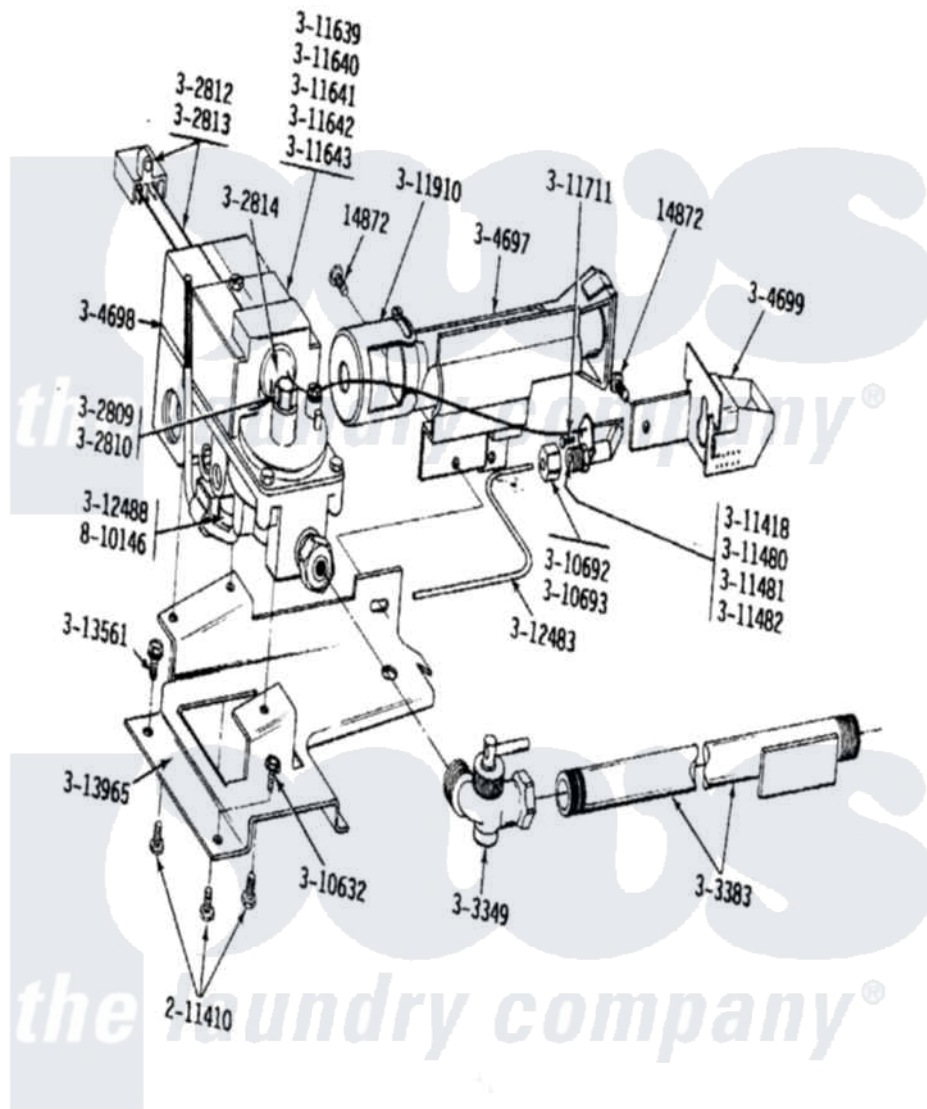

Maytag LDG19CD 08 - 50HZ GAS VALVE

Maytag [Commercial Maytag LDG19CD Dryer Parts](#) Parts Diagram 08 - 50HZ GAS VALVE

[Click on the part number to view part](#)

Item	Original Part Number	Replaced By	Status	Part Description
001	Y014872			Screw, Coin Meter Stop -
002	NLA		Not Available	SCREW, HEX HD No.8 X 3/8 INCH
003	NLA		Not Available	CONVERSION KIT (NAT.TO LPG)
004	301539			Conversion Kit
005	NLA		Not Available	SCREW ASSEMBLY, LEAK LIMIT
006	NLA		Not Available	SCREW ASSM - BLUE BLOCK OPE
007	Y302812			Main Burner Solenoid
008	Y302813		Not Available	MAIN BURN. SOLENOID (240-50)
009	NLA		Not Available	PILOT WITH PRESSURE SWITCH
010	Y303349			Angle Shut-Off, Gas Valve
011	Y303383	33001735		Pipe And Bracket Assembly Series 18 Not Needed Use Vavle

012	Y304697		BURNER ASSEMBLY
013	Y304698	Not Available	GAS VALVE (240-50)
014	NLA	Not Available	PILOT SHIELD ASSEMBLY
015	Y310632	1163839	Screw
016	310692	Not Available	COMPRESSION NUT
017	Y310693	Not Available	COMPRESSION SLEEVE
018	Y311418		Pilot Orifice
019	Y311480		Pilot Orifice
020	NLA	Not Available	PILOT ORIFICE (MFG.)
021	Y311482		Pilot Orifice
022	Y311639	63-3570	Burner Orifice
023	NLA	Not Available	ORIFICE FOR MAIN BURNER
024	NLA	Not Available	ORIFICE FOR MAIN BURNER
025	NLA	Not Available	ORIFICE, MAIN BURNER (MFG)
026	NLA	Not Available	ORIFICE FOR MAIN BURNER
027	Y311711		Screw, Fuse Block
028	NLA	Not Available	AIR SHUTTER
029	Y312483		PILOT TUBE
030	NLA	Not Available	GASKET FOR PILOT
031	Y313561		Screw---NA
032	NLA	Not Available	GAS CONTROL BRACKET
033	NLA	Not Available	GAS BURNER INSTRUCT LABEL
034	NLA	Not Available	SCREW