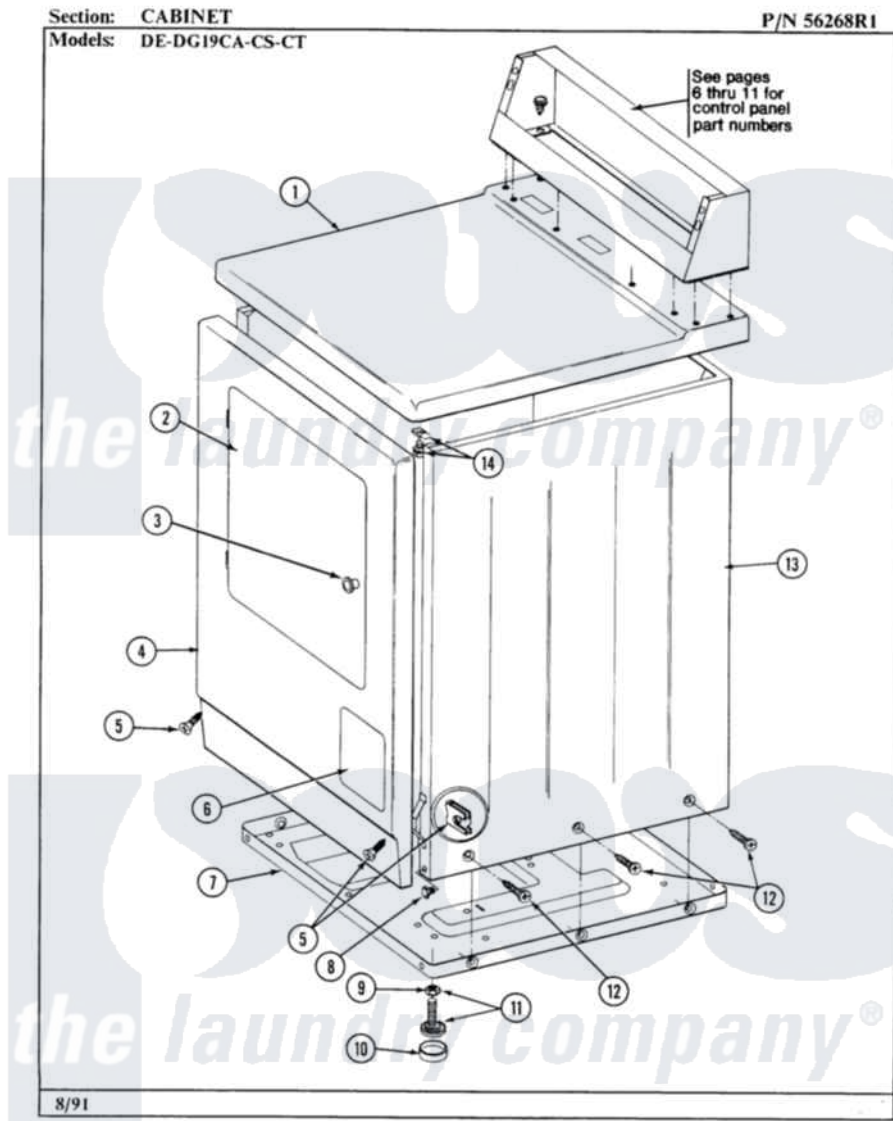

# Maytag LDG19CS 01 - CABINET-FRONT

Maytag [Commercial Maytag LDG19CS Dryer Parts](#) Parts Diagram 01 - CABINET-FRONT  
Click on the part number to view part

Item	Original Part Number	Replaced By	Status	Part Description
001	NLA		Not Available	(ALM)
"	Y305191		Not Available	TOP COVER-WHITE
002	<a href="#">Y313908</a>			DOOR PANEL-WHITE
"	NLA		Not Available	(ALM)
"	Y304579	<a href="#">Y306668</a>		DOOR (WHT)
003	NLA		Not Available	KNOB & SCREW
004	NLA		Not Available	FRONT PANEL (WHT)
005	<a href="#">204439</a>			Screw And Fstner Assembly
006	NLA		Not Available	ACCESS DOOR (WHT)
007	Y303361		Not Available	BASE ASSY. (UPPER & LOWER)
008	Y310632	<a href="#">1163839</a>		Screw
009	<a href="#">Y052740</a>	<a href="#">62739</a>		Nut, Lock
010	<a href="#">Y314137</a>			Foot, Rubber
011	<a href="#">Y305086</a>			Adjustable Leg And Nut
012	<a href="#">213007</a>			Xfor Cabinet See Cabinet, Back