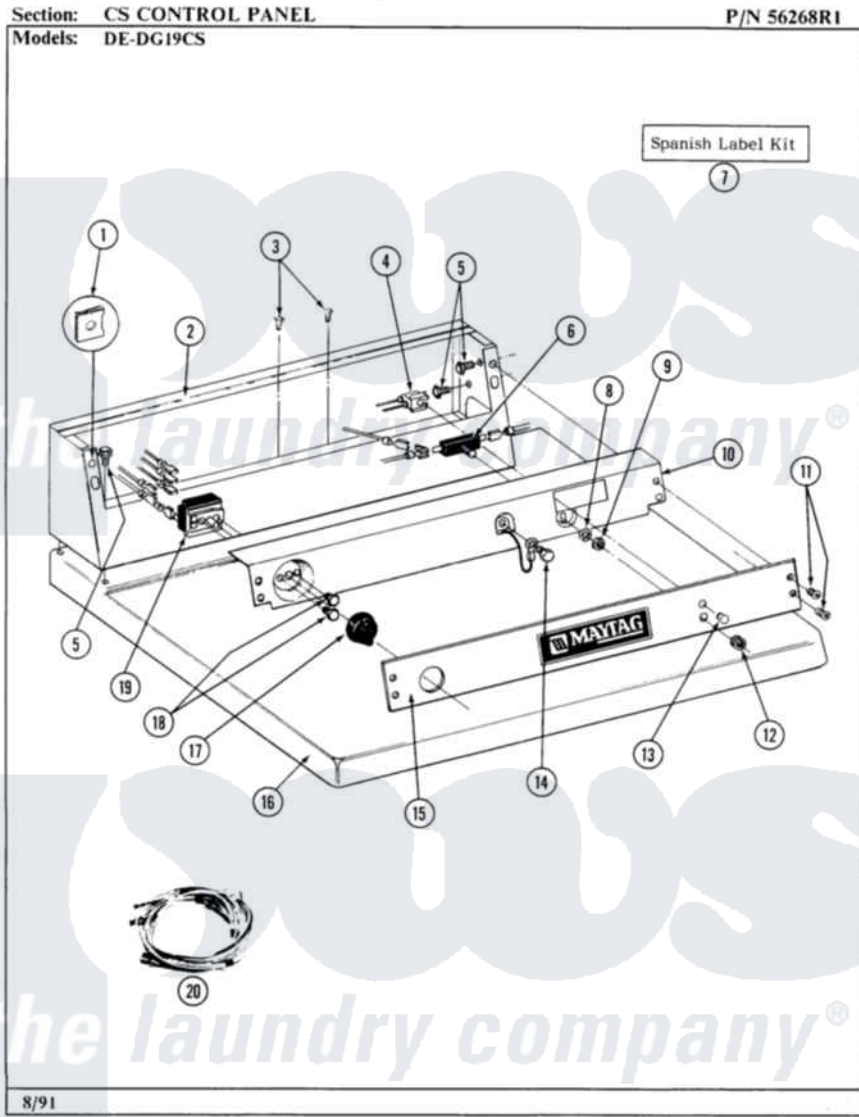

Maytag LDG19CS 02 - CONTROL PANEL

8

Maytag [Commercial Maytag LDG19CS Dryer Parts](#) Parts Diagram 02 - CONTROL PANEL
 Click on the part number to view part

Item	Original Part Number	Replaced By	Status	Part Description
001	215003			Fastener, Panel And Bracket
002	305213			Console-White
"	NLA		Not Available	(ALM)
003	211294	90767		Screw, 8A X 3/8 HeX Washer Head Tapping
"	Y314322	211251		Screw, Transformer
004	Y305396		Not Available	LAMP, INDICATOR
005	212276	W10116760		Screw
006	Y303204			Start Switch With Nuts
007	NLA		Not Available	LABEL KIT, SPANISH
008	312751			Lockwasher, Start Switch
009	Y312706	422617		Nut
010	NLA		Not Available	BACK UP PLATE (WHT)
012	Y312702			Knurled Nut, Start Switch
013	213099			Lens For Control Panel
014	211252			Screw, Ground Wire
015	NLA		Not Available	CONTROL PANEL

016	NLA	Not Available	(ALM)
"	Y305191	Not Available	TOP COVER-WHITE
017	205663		Knob For Selector Switch
018	Y313588	488234	Screw 8-32 X 1/4
019	Y303420	Not Available	SELECTOR SWITCH
020	NLA	Not Available	MAIN WIRE HARNESS
314	212277		Screw, No.8 X 1/2 Inch