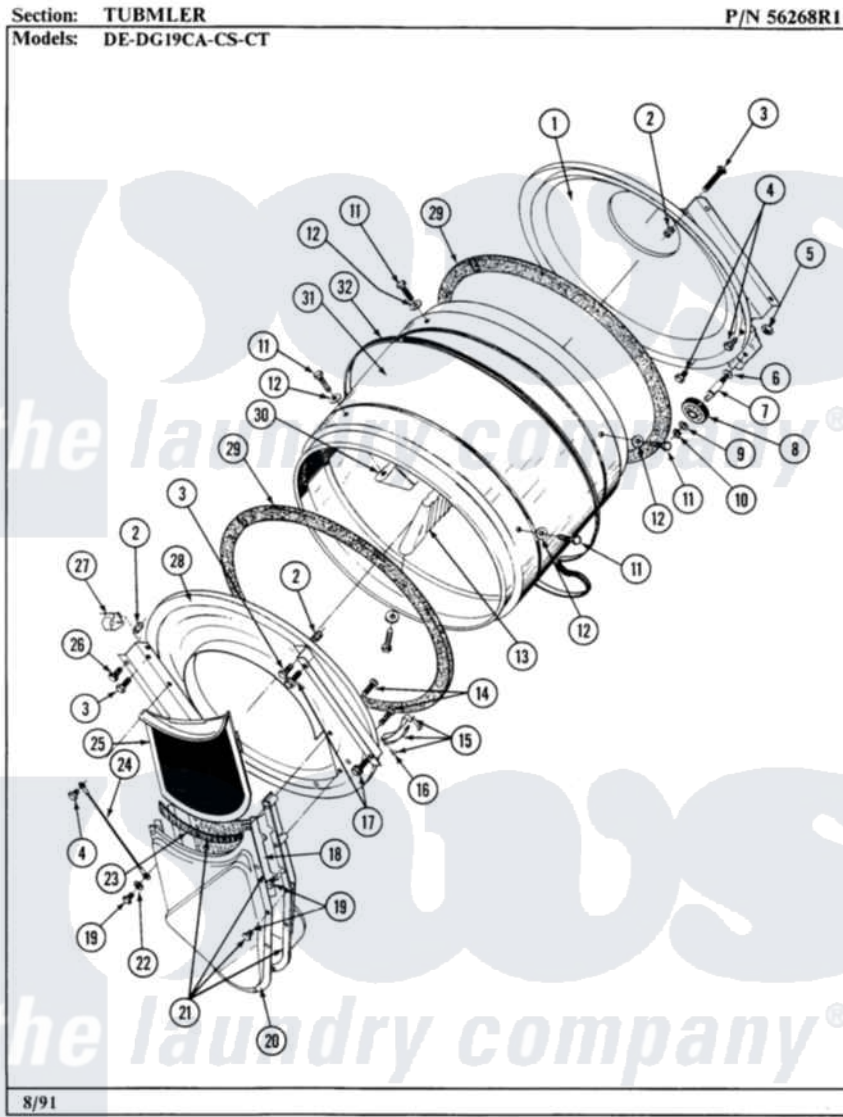

# Maytag LDG19CS 03 - TUMBLER

26

Maytag [Commercial Maytag LDG19CS Dryer Parts](#) Parts Diagram 03 - TUMBLER  
Click on the part number to view part

Item	Original Part Number	Replaced By	Status	Part Description
001	Y306660	<a href="#">33001106</a>		Back, Tumbler
002	NLA		Not Available	COVER, THREAD
003	NLA		Not Available	SCREW
004	<a href="#">211294</a>	<a href="#">90767</a>		Screw, 8A X 3/8 HeX Washer Head Tapping
005	312538	<a href="#">33001443</a>		Nut, Hex
006	Y313347	<a href="#">312535</a>		Washer, Vault Mounting Brk.
007	Y312948	<a href="#">6-3129480</a>		Shaft- Tumbler
008	Y303373	<a href="#">12001541</a>		Drum Roller/Washer Assembly--W
009	<a href="#">312535</a>			Washer, Vault Mounting Brk.
010	410233	<a href="#">9703438</a>		Ring-Retrn
011	<a href="#">Y310759</a>			Screw, Tumbler Baffles
012	<a href="#">314158</a>			Washer, Baffle To Tumbler
013	314155	<a href="#">33001004</a>		Baffle, Tall
"	314804	<a href="#">33001004</a>		Baffle, Tall
014	Y314110	<a href="#">33002917</a>		Screw, No.10-16