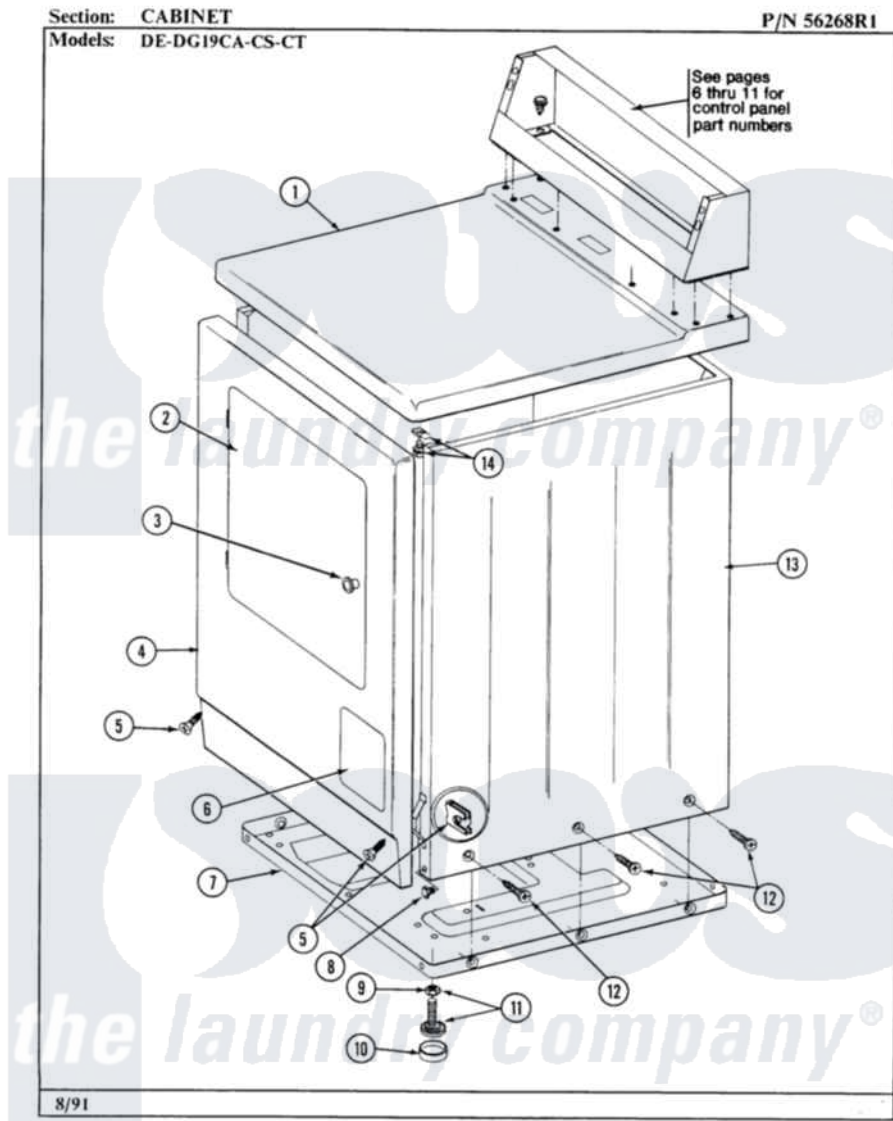

Maytag LDG19CT 01 - CABINET-FRONT

2

Maytag [Commercial Maytag LDG19CT Dryer Parts](#) Parts Diagram 01 - CABINET-FRONT
Click on the part number to view part

Item	Original Part Number	Replaced By	Status	Part Description
001	NLA		Not Available	(ALM)
"	Y305191		Not Available	TOP COVER-WHITE
002	Y313908			DOOR PANEL-WHITE
"	NLA		Not Available	(ALM)
"	Y304579	Y306668		DOOR (WHT)
003	NLA		Not Available	KNOB & SCREW
004	NLA		Not Available	FRONT PANEL (WHT)
005	204439			Screw And Fstner Assembly
006	NLA		Not Available	ACCESS DOOR (WHT)
007	Y303361		Not Available	BASE ASSY. (UPPER & LOWER)
008	Y310632	1163839		Screw
009	Y052740	62739		Nut, Lock
010	Y314137			Foot, Rubber
011	Y305086			Adjustable Leg And Nut
012	213007			Xfor Cabinet See Cabinet, Back