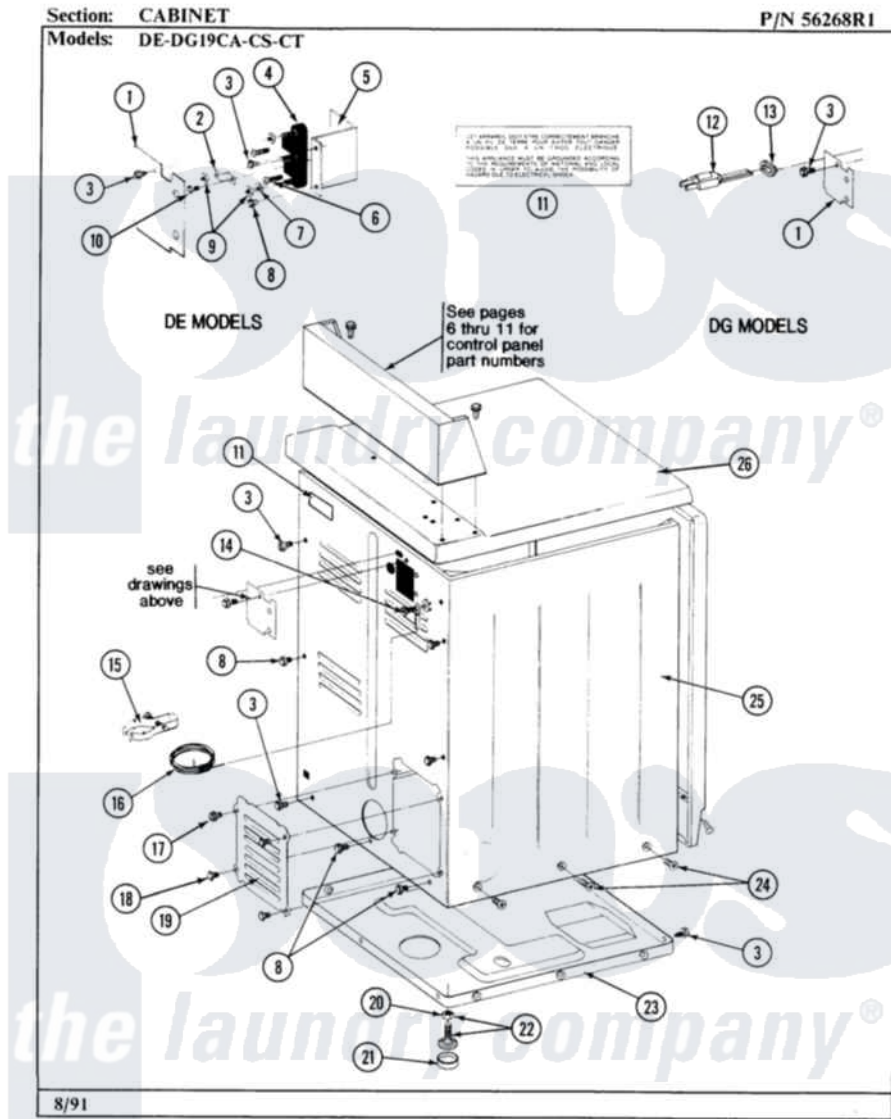

Maytag LDG19CT 02 - CABINET-REAR

4

Maytag [Commercial Maytag LDG19CT Dryer Parts](#) Parts Diagram 02 - CABINET-REAR
Click on the part number to view part

Item	Original Part Number	Replaced By	Status	Part Description
001	Y312905		Not Available	COVER, TERMINAL
002	Y313561			Screw---NA
003	Y310632	1163839		Screw
004	214519			LABEL, ELECTRICAL INSTR. PART NOT USED-GAS MODELS ONLY
005	302521		Not Available	CORD, POWER PART NOT USED-GAS MODELS ONLY
006	211881			Grommet, Cord Part Not Used-Gas Models Only
007	NLA		Not Available	SCREW & WASHER ASSY.
008	301548			Clamp, Ground Wire
009	311155			Ground Wire And Clamp
010	Y313559			Screw
011	211294	90767		Screw, 8A X 3/8 HeX Washer Head Tapping
012	Y312951		Not Available	ACCESS COVER, BACK
013	Y052740	62739		Nut, Lock

014	Y314137		Foot, Rubber
015	Y305086		Adjustable Leg And Nut
016	Y303361	Not Available	BASE ASSY. (UPPER & LOWER)
017	213007		Xfor Cabinet See Cabinet, Back
018	NLA	Not Available	CABINET (WHT)
019	NLA	Not Available	(ALM)
020	NLA	Not Available	(H. WHEAT)
021	Y305191	Not Available	TOP COVER-WHITE
022	NLA	Not Available	(ALM)
023	NLA	Not Available	(H. WHEAT)