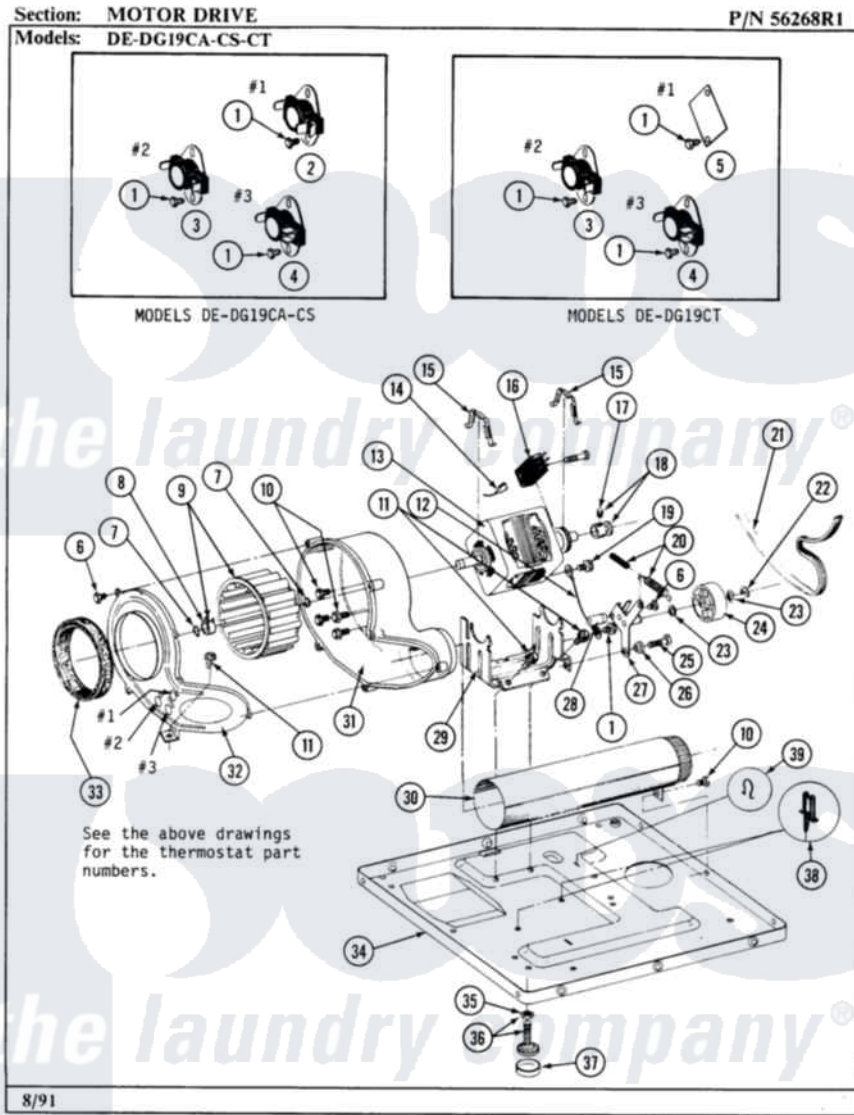

# Maytag LDG19CT 05 - MOTOR DRIVE

32

Maytag [Commercial Maytag LDG19CT Dryer Parts](#) Parts Diagram 05 - MOTOR DRIVE  
 Click on the part number to view part

Item	Original Part Number	Replaced By	Status	Part Description
001	<a href="#">211294</a>	<a href="#">90767</a>		Screw, 8A X 3/8 HeX Washer Head Tapping
002	<a href="#">Y303225</a>			Thermostat, Permanent Press
003	<a href="#">303392</a>			Thermostat, Cycling
004	Y303391	<a href="#">33303391</a>		Thermostat, Cycling
005	<a href="#">Y312853</a>			Cover For Thermostat Openin
006	Y312961	<a href="#">W10116751</a>		Screw
007	410233	<a href="#">9703438</a>		Ring-Retrn
008	<a href="#">312967</a>			Clamp, Blower Housing
009	<a href="#">Y303836</a>			Blower Wheel Assembly And Clamp
010	Y310632	<a href="#">1163839</a>		Screw
011	<a href="#">Y313561</a>			Screw---NA
012	<a href="#">901220</a>			Ground Wire
013	<a href="#">Y303358</a>	<a href="#">W10410999</a>		Motor-Drve
014	NLA		Not Available	WIRE
015	<a href="#">Y015825</a>			Clip, Motor To Motor Support