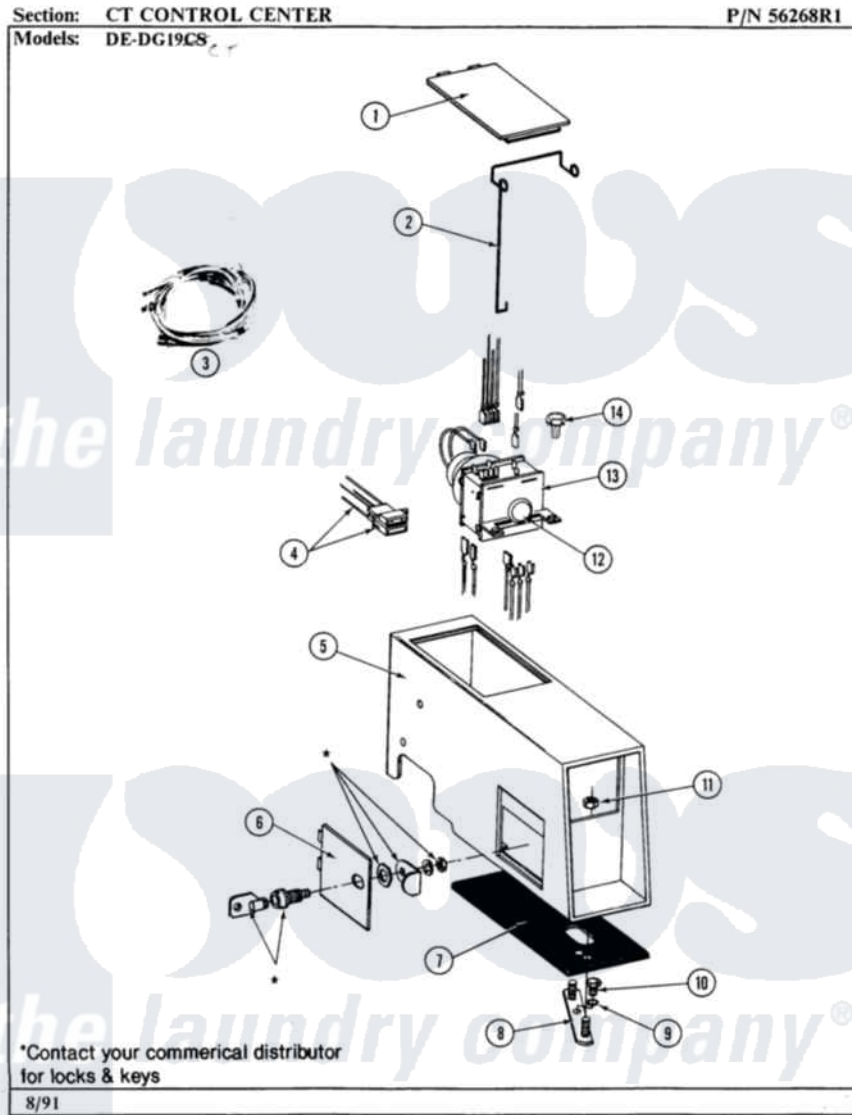

Maytag LDG19CT 08 - CONTROL CENTER

18

Maytag [Commercial Maytag LDG19CT Dryer Parts](#) Parts Diagram 08 - CONTROL CENTER
 Click on the part number to view part

Item	Original Part Number	Replaced By	Status	Part Description
001	NLA		Not Available	ACCESS DOOR (WHT)
002	214878			Latch For Access Door
003	NLA		Not Available	MAIN WIRE HARNESS
004	NLA		Not Available	HARNESS, TICKET CONTROL
005	NLA		Not Available	OUTER CASE (WHT)
006	NLA		Not Available	ACCESS DOOR (WHT)
007	214660			Gasket, Control Center
008	NLA		Not Available	MTG. STRAP---NA
009	910309			Washer, Mounting Strap
010	211294	90767		Screw, 8A X 3/8 HeX Washer Head Tapping
011	Y052740	62739		Nut, Lock
012	213089			Knob For Timer
013	NLA		Not Available	TIMER MOTOR
"	Y303801		Not Available	TIMER WITH KNOB AND PIN
014	212276	W10116760		Screw