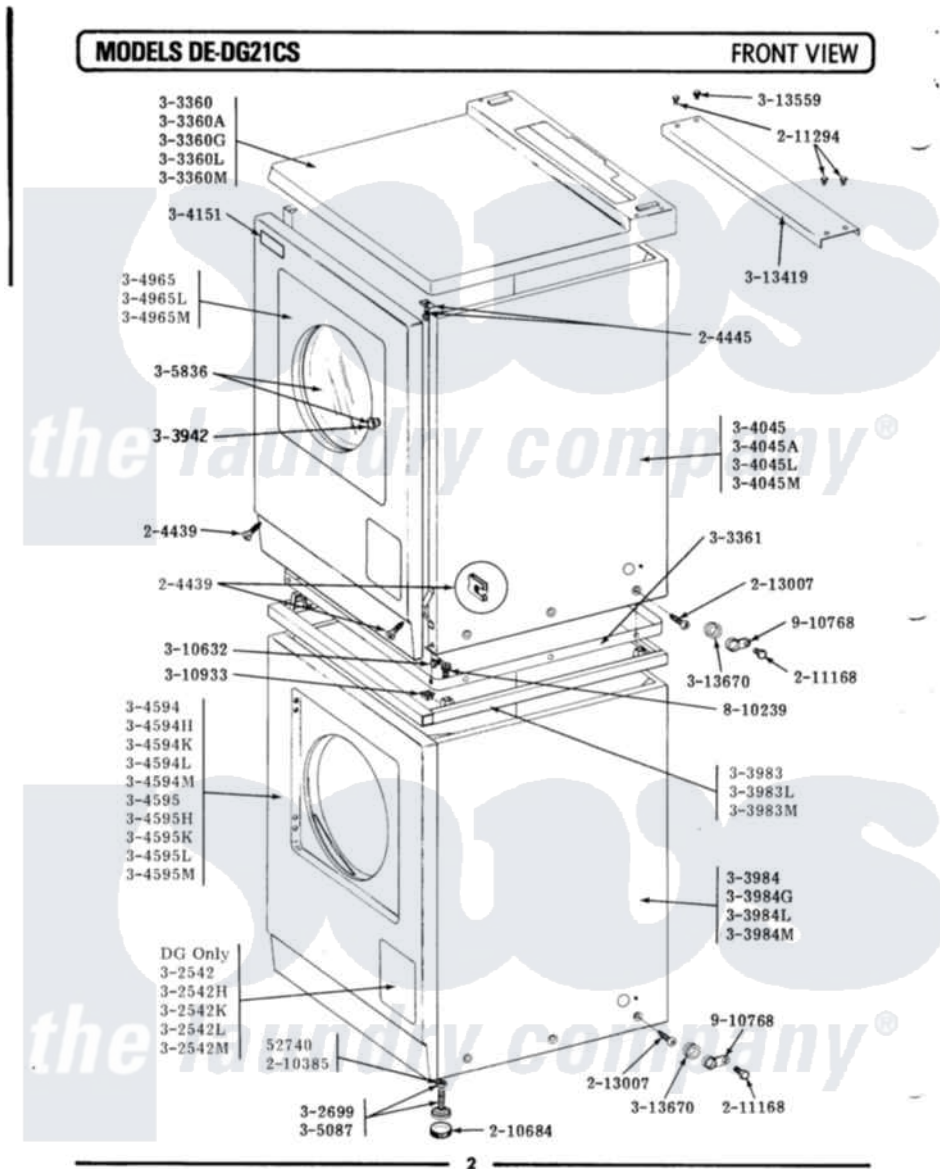

# Maytag LDG21CS 01 - FRONT VIEW

Maytag Commercial Maytag LDG21CS Dryer Parts Parts Diagram 01 - FRONT VIEW  
 Click on the part number to view part

Item	Original Part Number	Replaced By	Status	Part Description
001	<a href="#">Y052740</a>	<a href="#">62739</a>		Nut, Lock
002	<a href="#">204439</a>			Screw And Fstner Assembly
003	<a href="#">204445</a>			Screw And Fastener Assembly
004	<a href="#">210385</a>			Lock Nut For Adjustable Leg
005	<a href="#">210684</a>			Foot, Adjustable Leg
006	211168	<a href="#">W10139210</a>		Screw, 8-18 X 5/16
007	<a href="#">211294</a>	<a href="#">90767</a>		Screw, 8A X 3/8 HeX Washer Head Tapping
008	<a href="#">213007</a>			Xfor Cabinet See Cabinet, Back
009	NLA		Not Available	ACCESS DOOR (WHITE)
010	Y302699	<a href="#">22003428</a>		Leg, Adjustable
011	NLA		Not Available	TOP COVER-WHITE
012	Y303361		Not Available	BASE ASSY. (UPPER & LOWER)
013	NLA		Not Available	SPACER ASSM-WHITE
014	NLA		Not Available	CABINET-WHITE

015	304045		Not Available	CABINET-WHITE
"	NLA		Not Available	CABINET-ALMOND
016	NLA		Not Available	NAME PLATE ON CONTROL PANEL
017	NLA		Not Available	FRONT PANEL-WHITE
018	NLA		Not Available	FRONT PANEL-WHITE
019	<a href="#">304965</a>			Door Complete-White
"	NLA		Not Available	DOOR COMPLETE, ALMOND
020	Y305087	<a href="#">22003544</a>		Adjustable Leg W/Foot And Nut
021	NLA		Not Available	INNER DOOR WITH KNOB & SCRE
022	NLA		Not Available	KNOB AND SCREW
023	Y310632	<a href="#">1163839</a>		Screw
024	310933	<a href="#">33002194</a>		Nut, Speed
025	NLA		Not Available	COVER PLATE FOR TOP COVER
026	<a href="#">Y313559</a>			Screw
027	<a href="#">33001303</a>			Grommet, Plate Hole
028	NLA		Not Available	SCREW
029	910768	<a href="#">M0280301</a>		Tie Electr