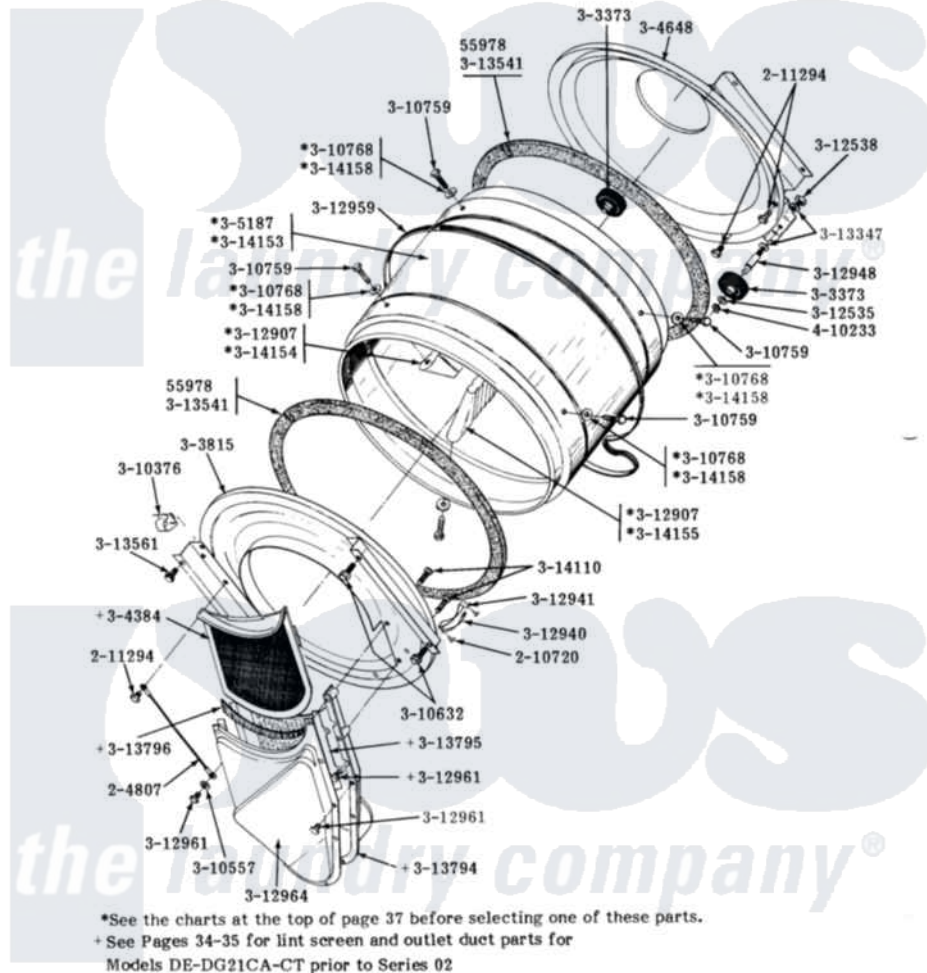

Maytag LDG21CS 07 - LINT SCREEN, TUMBLER (FRONT & BACK)

MODELS DE-DG21CA-CM-CS-CT

LINT SCREEN, TUMBLER, TUMBLER FRONT & TUMBLER BACK

Maytag Commercial Maytag LDG21CS Dryer Parts Parts Diagram 07 - LINT SCREEN, TUMBLER (FRONT & BACK)
 Click on the part number to view part

Item	Original Part Number	Replaced By	Status	Part Description
001	Y053241			Set Screw, Motor Pulley
002	Y055978			Rubber Adhesive, 2 Oz Tube
003	204807			Ground Wire, Supp. Plte To Top Cover
004	210720			Rivet, Bearing To Tumbler Frmt
005	211294	90767		Screw, 8A X 3/8 HeX Washer Head Tapping
006	Y303373	12001541		Drum Roller/Washer Assembly--W
007	Y303815	33001231		Front- Tumbler
008	Y304244			Motor Pulley With Set Screw
009	Y304648	33001106		Back, Tumbler
010	Y305185	6-3051850		Pulley- MO
011	305187		Not Available	TUMBLER W/BAFFLES
012	Y310376			Clip, Door Switch Harness
013	310557			Washer
014	Y310632	1163839		Screw

015	Y310759		Screw, Tumbler Baffles
016	NLA	Not Available	WASHER
017	312535		Washer, Vault Mounting Brk.
018	312538	33001443	Nut, Hex
019	Y312907		Tumbler Baffle
020	312940	306508	Tumbler Bearing Kit ---W
021	312941	306508	Tumbler Bearing Kit ---W
022	Y312948	6-3129480	Shaft- Tumbler
023	Y312959		Poly "V" Belt For Tumbler
024	Y312961	W10116751	Screw
025	Y312964	Not Available	OUTLET DUCT - OUTER HALF
026	Y313347	312535	Washer, Vault Mounting Brk.
027	Y313541	33313541	Seal- Tumbler
028	Y313561		Screw---NA
029	Y313794	Not Available	OUTLET GRID AND DUCT --- S
030	Y314110	33002917	Screw, No.10-16
031	Y314153	Not Available	TUMBLER No.
032	NLA	Not Available	TUMBLER BAFFLE - SHORT
033	314155	33001004	Baffle, Tall
034	314158		Washer, Baffle To Tumbler
035	410233	9703438	Ring-Retrn