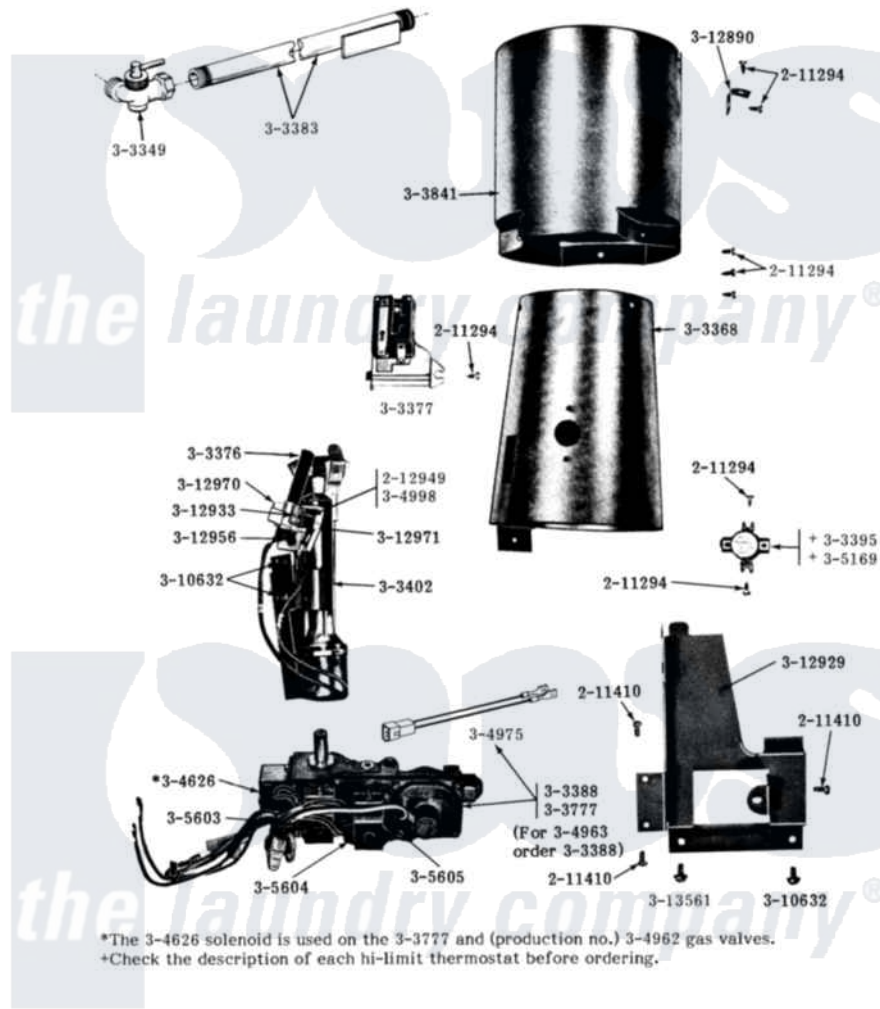

Maytag LDG21CS 08 - GAS VALVE/BURNER/COMBUSTION CONE

MODELS DG21CA-CM-CS-CT GAS VALVE, BURNER & COMBUSTION CONE

DG21CM-CT-ORIGINAL, SERIES 01 & SERIES 02
DG21CA-CS-ORIGINAL

40

Maytag Commercial Maytag LDG21CS Dryer Parts Parts Diagram 08 - GAS VALVE/BURNER/COMBUSTION CONE
Click on the part number to view part

Item	Original Part Number	Replaced By	Status	Part Description
001	211294	90767		Screw, 8A X 3/8 HeX Washer Head Tapping
002	NLA		Not Available	SCREW, HEX HD No.8 X 3/8 INCH
003	212949	22001866		Screw, Relay
004	Y303349			Angle Shut-Off, Gas Valve
005	Y303368			Cone, Combustion
006	303376	4392003		Ignitor
007	Y303377	338906		Radiant, Sensor
008	Y303383	33001735		Pipe And Bracket Assembly Series 18 Not Needed Use Vavle
009	303395			Thermostat, Hi-Limit
010	Y303402			Burner Assembly NA
011	Y303777	W10116794		Gas Valve
012	Y303841			Cone, Extension
013	Y304626			Side Coil
014	304975			Gas Valve Harness

015	304998	12990527	Screw-Sm/Hex
016	305169		Thermostat, Hi-Limit Gas
017	305603		Secondary Coil
018	305604		Holding Coil
019	305605		Booster Coil
020	Y310632	1163839	Screw
021	Y312890		Retainer, Heater Chamber
022	312929		Gas Valve Bracket
023	NLA	Not Available	CLIP FOR IGNITER, RIGHT-HAN
024	312956		Screw-Igniter And Clip Mount
025	NLA	Not Available	CLIP FOR IGNITER, LEFT-HAND
026	Y312971		Insulator For Igniter Mount
027	Y313561		Screw---NA