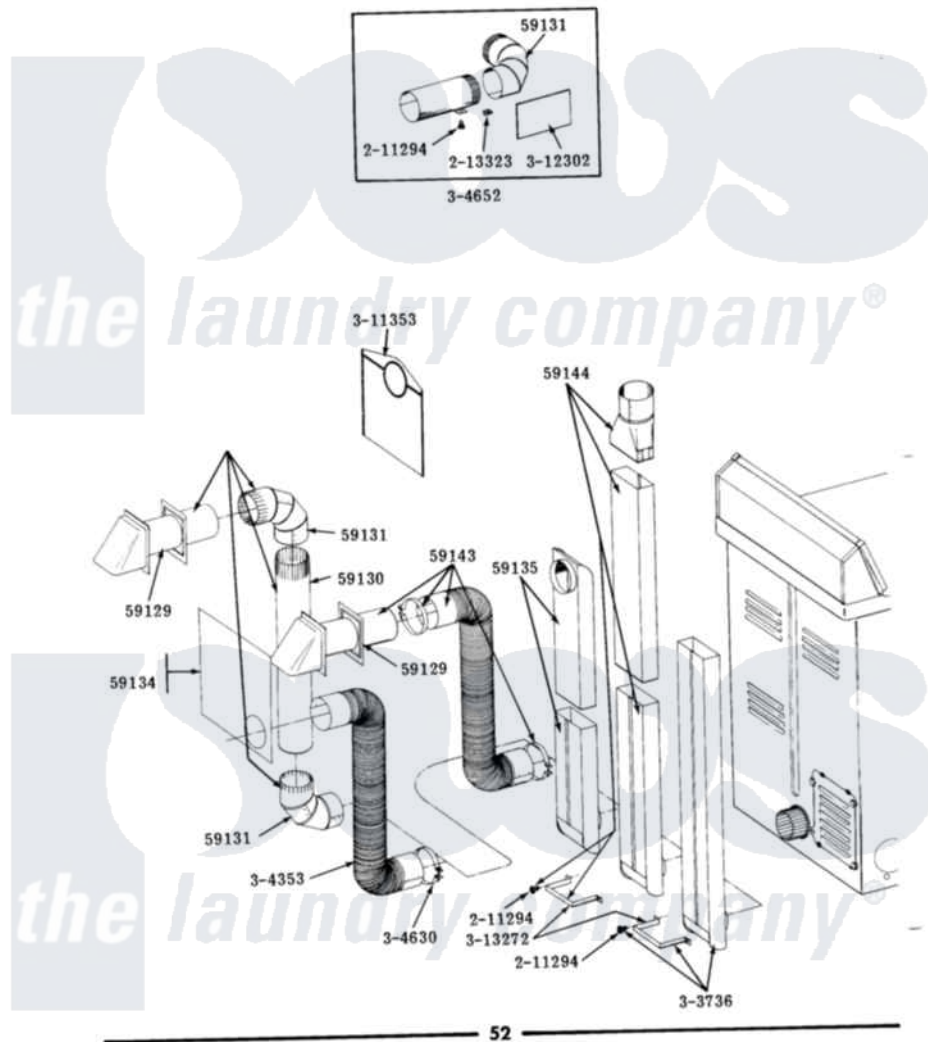

ALL MODELS INSTALLATION ACCESSORIES

Maytag Commercial Maytag LDG21CS Dryer Parts Parts Diagram 11 - INSTALLATION ACCESSORIES
 Click on the part number to view part

Item	Original Part Number	Replaced By	Status	Part Description
001	NLA		Not Available	BLADE, SAW
002	NLA		Not Available	REPLACEMENT DRILL
003	NLA		Not Available	HOLE SAW W/DRILL BIT
004	NLA		Not Available	EXTENSION CHUCK, DRILL
005	Y059129	4396007RW		Vent Hood
006	Y059130			Pipe, Venting
007	Y059131			Elbow, Venting
008	Y059134			PLATE, ALUM. WINDOW (15"X20")
009	Y059135			Vent Duct Assembly
010	Y059143			Flexible Vent Kit
011	NLA		Not Available	RECTANGULAR VENT KIT
012	211294	90767		Screw, 8A X 3/8 HeX Washer Head Tapping
013	213323			Fastener, Exhaust Duct Kit
014	NLA		Not Available	EXHAUST DEFLECTOR KIT
015	Y304353	4396010RP		6ft Scvent