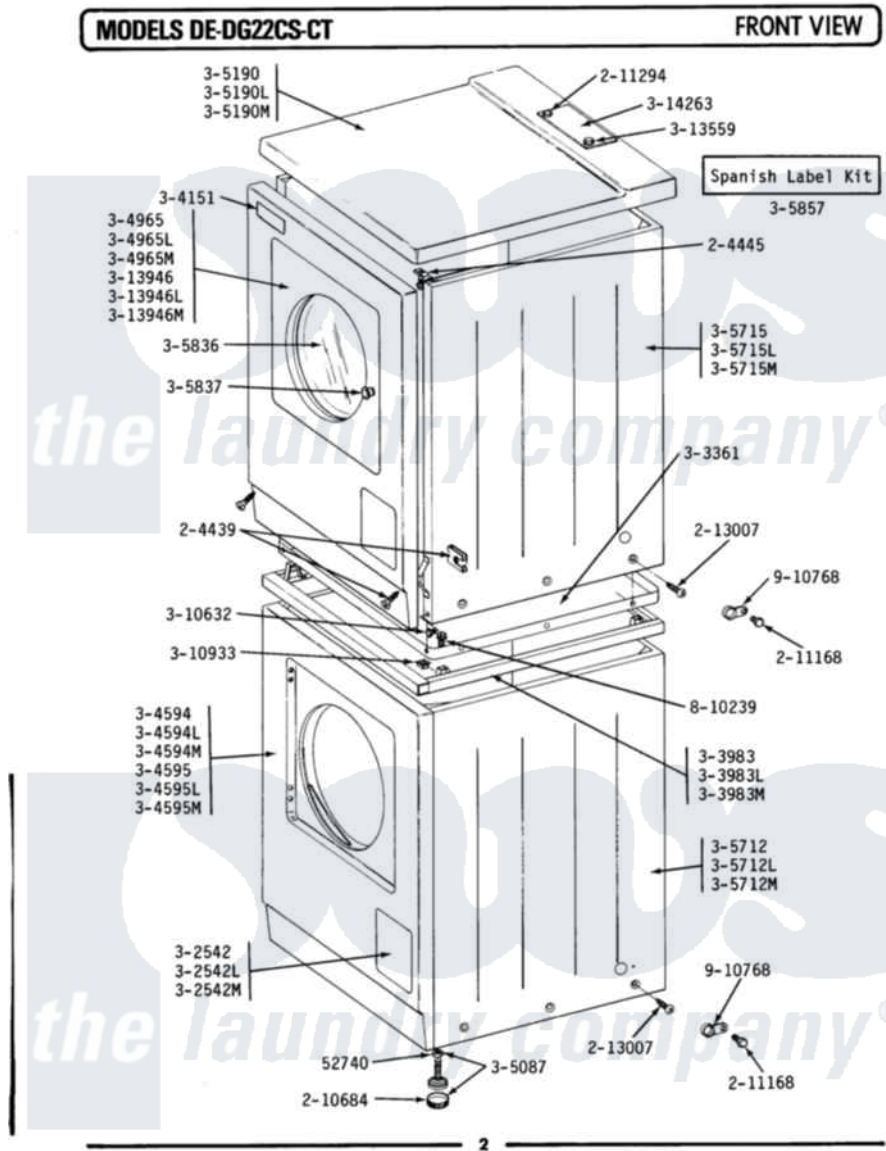

Maytag LDG22CS 01 - FRONT VIEW

Maytag Commercial Maytag LDG22CS Dryer Parts Parts Diagram 01 - FRONT VIEW
 Click on the part number to view part

Item	Original Part Number	Replaced By	Status	Part Description
001	Y052740	62739		Nut, Lock
002	204439			Screw And Fstner Assembly
003	204445			Screw And Fastener Assembly
004	210684			Foot, Adjustable Leg
005	211168	W10139210		Screw, 8-18 X 5/16
006	211294	90767		Screw, 8A X 3/8 HeX Washer Head Tapping
007	213007			Xfor Cabinet See Cabinet, Back
008	NLA		Not Available	ACCESS DOOR (WHITE)
009	Y303361		Not Available	BASE ASSY. (UPPER & LOWER)
010	NLA		Not Available	SPACER ASSM-WHITE
011	NLA		Not Available	NAME PLATE ON CONTROL PANEL
012	NLA		Not Available	FRONT PANEL-WHITE
013	304965			Door Complete-White
"	NLA		Not Available	DOOR COMPLETE, ALMOND

014	Y305087	22003544	Adjustable Leg W/Foot And Nut
015	NLA		Not Available
	Y305190	307104	TOP COVER-ALMOND
			Top Cover Assembly
016	NLA		Not Available
			CABINET-WHITE
017	NLA		Not Available
			CABINET-WHITE
018	NLA		Not Available
			INNER DOOR WITH KNOB & SCRE
019	NLA		Not Available
			KNOB AND SCREW
020	NLA		Not Available
			SPANISH LABEL KIT
021	Y310632	1163839	Screw
022	310933	33002194	Nut, Speed
023	Y313559		Screw
024	NLA		Not Available
			DOOR PANEL-ALMOND
	Y313946		Not Available
			DOOR PANEL-WHITE
025	NLA		Not Available
			TOP COVER PLATE
026	NLA		Not Available
			SCREW
027	910768	M0280301	Tie Electr