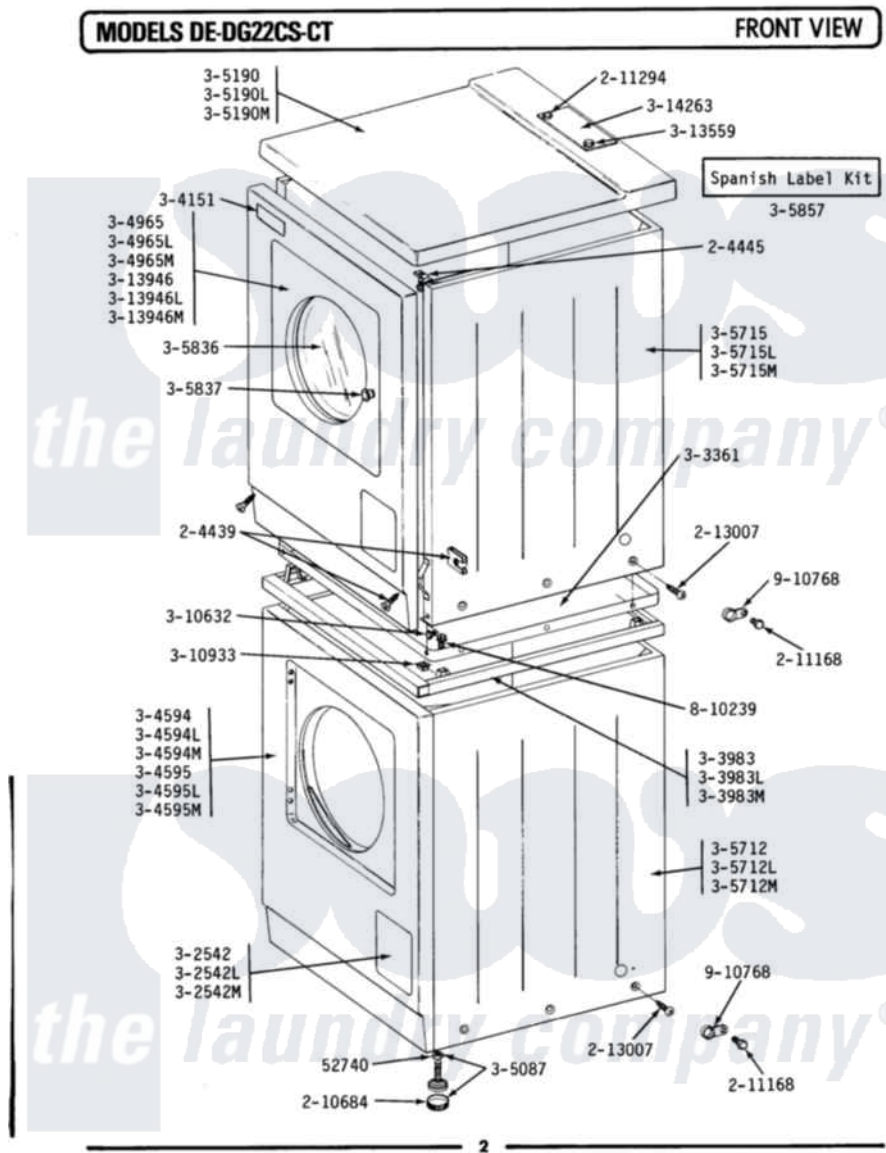

# Maytag LDG22CT 01 - FRONT VIEW

Maytag [Commercial Maytag LDG22CT Dryer Parts](#) Parts Diagram 01 - FRONT VIEW  
[Click on the part number to view part](#)

Item	Original Part Number	Replaced By	Status	Part Description
001	<a href="#">Y052740</a>	<a href="#">62739</a>		Nut, Lock
002	<a href="#">204439</a>			Screw And Fstner Assembly
003	<a href="#">204445</a>			Screw And Fastener Assembly
004	<a href="#">210684</a>			Foot, Adjustable Leg
005	211168	<a href="#">W10139210</a>		Screw, 8-18 X 5/16
006	<a href="#">211294</a>	<a href="#">90767</a>		Screw, 8A X 3/8 HeX Washer Head Tapping
007	<a href="#">213007</a>			Xfor Cabinet See Cabinet, Back
008	NLA		Not Available	ACCESS DOOR (WHT)
009	Y303361		Not Available	BASE ASSY. (UPPER & LOWER)
010	NLA		Not Available	SPACER ASSY (WHT)
011	NLA		Not Available	NAME PLATE, CONTROL PANEL
012	NLA		Not Available	FRONT PANEL (WHT)
013	<a href="#">304965</a>			Door Complete-White
"	NLA		Not Available	(ALM)

014	Y305087	<a href="#">22003544</a>	Adjustable Leg W/Foot And Nut
015	NLA		Not Available (ALM)
"	Y305190	<a href="#">307104</a>	Top Cover Assembly
016	NLA		Not Available CABINET (WHT)
017	NLA		Not Available CABINET (WHT)
018	NLA		Not Available INNER DOOR W/KNOB & SCREW
019	NLA		Not Available KNOB & SCREW
020	Y310632	<a href="#">1163839</a>	Screw
021	310933	<a href="#">33002194</a>	Nut, Speed
022	<a href="#">Y313559</a>		Screw
023	NLA		Not Available (ALM)
"	Y313946		Not Available DOOR PANEL-WHITE
024	NLA		Not Available TOP COVER PLATE
025	NLA		Not Available SCREW
026	910768	<a href="#">M0280301</a>	Tie Electr