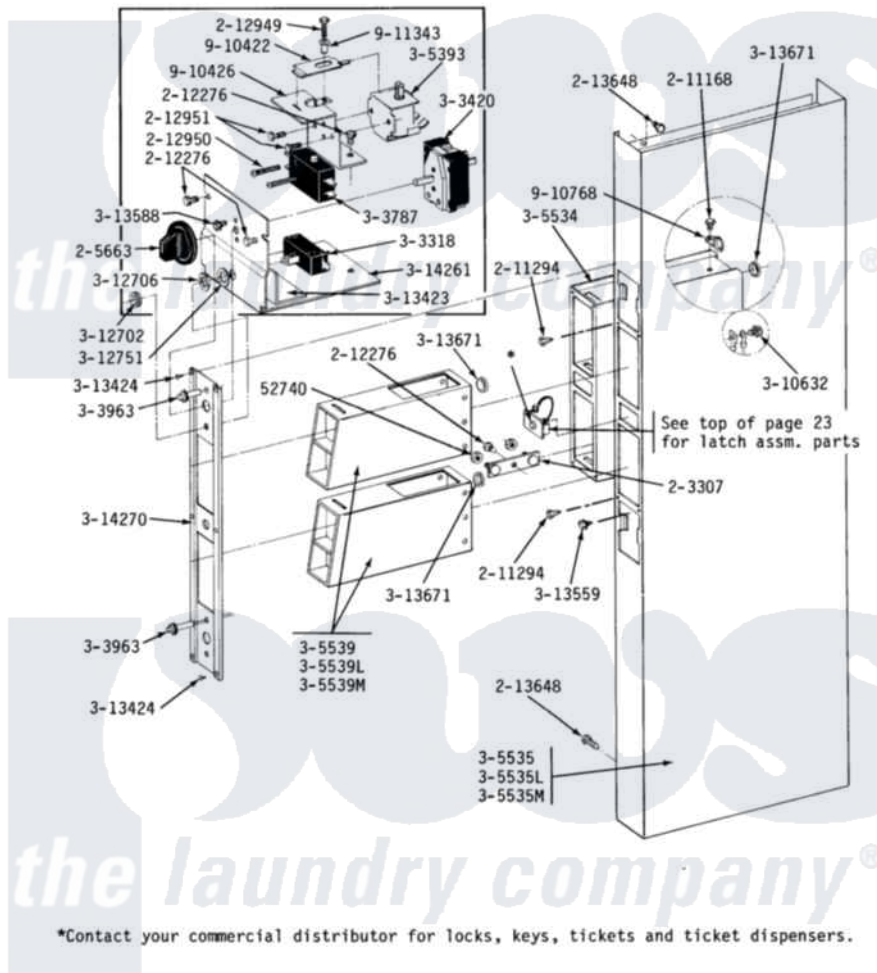

Maytag LDG22CT 03 - CONTROL CENTER SHROUD

MODELS DE-DG22CT CONTROL CENTER SHROUD - CT

Maytag [Commercial Maytag LDG22CT Dryer Parts](#) Parts Diagram 03 - CONTROL CENTER SHROUD
 Click on the part number to view part

Item	Original Part Number	Replaced By	Status	Part Description
001	Y052740	62739		Nut, Lock
002	NLA		Not Available	MTG. STRAP---NA
003	205663			Knob For Selector Switch
004	211168	W10139210		Screw, 8-18 X 5/16
005	211294	90767		Screw, 8A X 3/8 HeX Washer Head Tapping
006	212276	W10116760		Screw
007	212328	W10139762		Hex Nut, 3/4-27
008	212949	22001866		Screw, Relay
009	212950	M0227520		Screw-Tc No.6-32 X 13/16", Preform SwiTch
010	212951			Screw, No.6-32 X 1/4 Inch
011	NLA		Not Available	SPRING WASHER, LOCK
012	213648	98165		Screw
013	Y303318			Switch Assembly With Hex Nu
014	Y303420		Not Available	SELECTOR SWITCH
015	Y303787		Not Available	SWITCH FOR RELAY