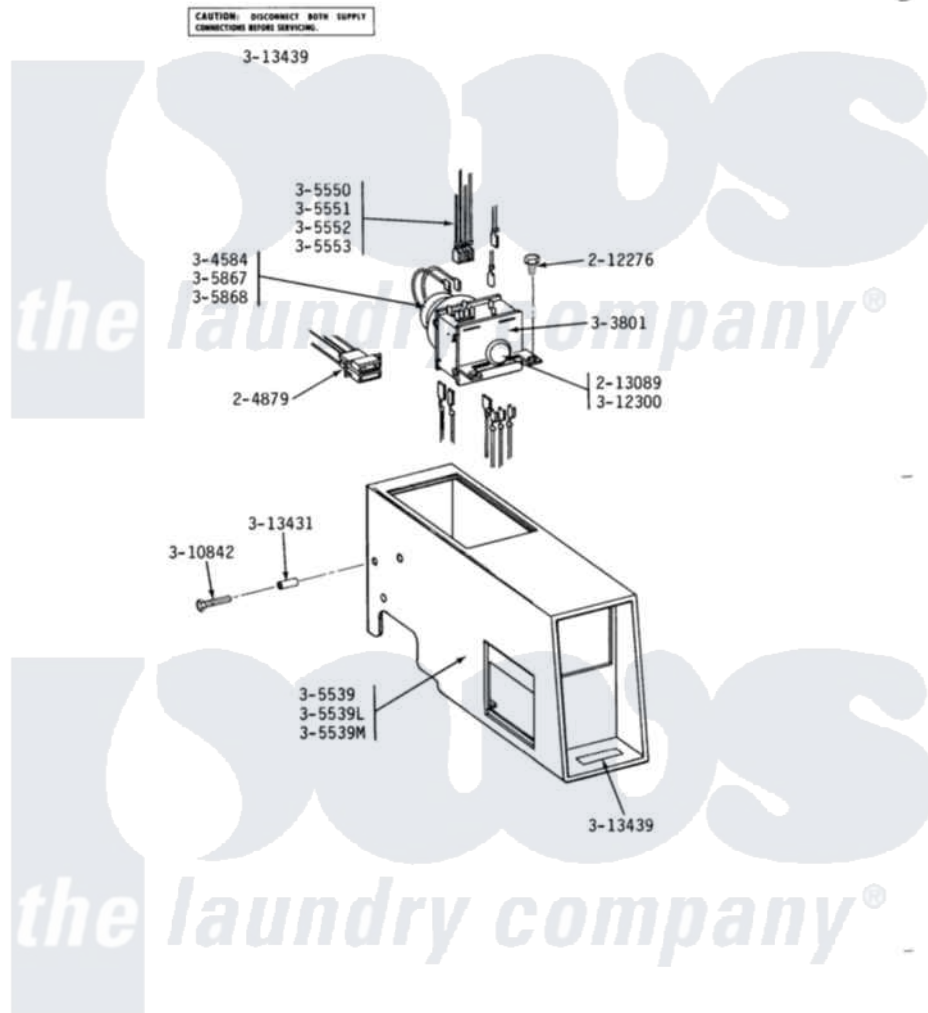

MODELS DE-DG22CT CT CONTROL CENTER

Maytag [Commercial Maytag LDG22CT Dryer Parts](#) Parts Diagram 04 - CONTROL CENTER
 Click on the part number to view part

Item	Original Part Number	Replaced By	Status	Part Description
001	NLA		Not Available	HARNES, TICKET CONTROL
002	212276	W10116760		Screw
003	213089			Knob For Timer
004	Y303801		Not Available	TIMER WITH KNOB AND PIN
005	NLA		Not Available	TIMER MOTOR
006	NLA		Not Available	OUTER CASE (WHT)
007	NLA		Not Available	WIRE HARNESS-UPPER
008	NLA		Not Available	WIRE HARNESS-LOWER
009	NLA		Not Available	TIMER MOTOR
010	NLA		Not Available	TIMER MOTOR
011	Y310842	8182296		Screw, Agitator
012	Y312300			Groov-Pin
013	NLA		Not Available	SPACER, VAULT
014	Y313439		Not Available	INSTRUCTION LABEL