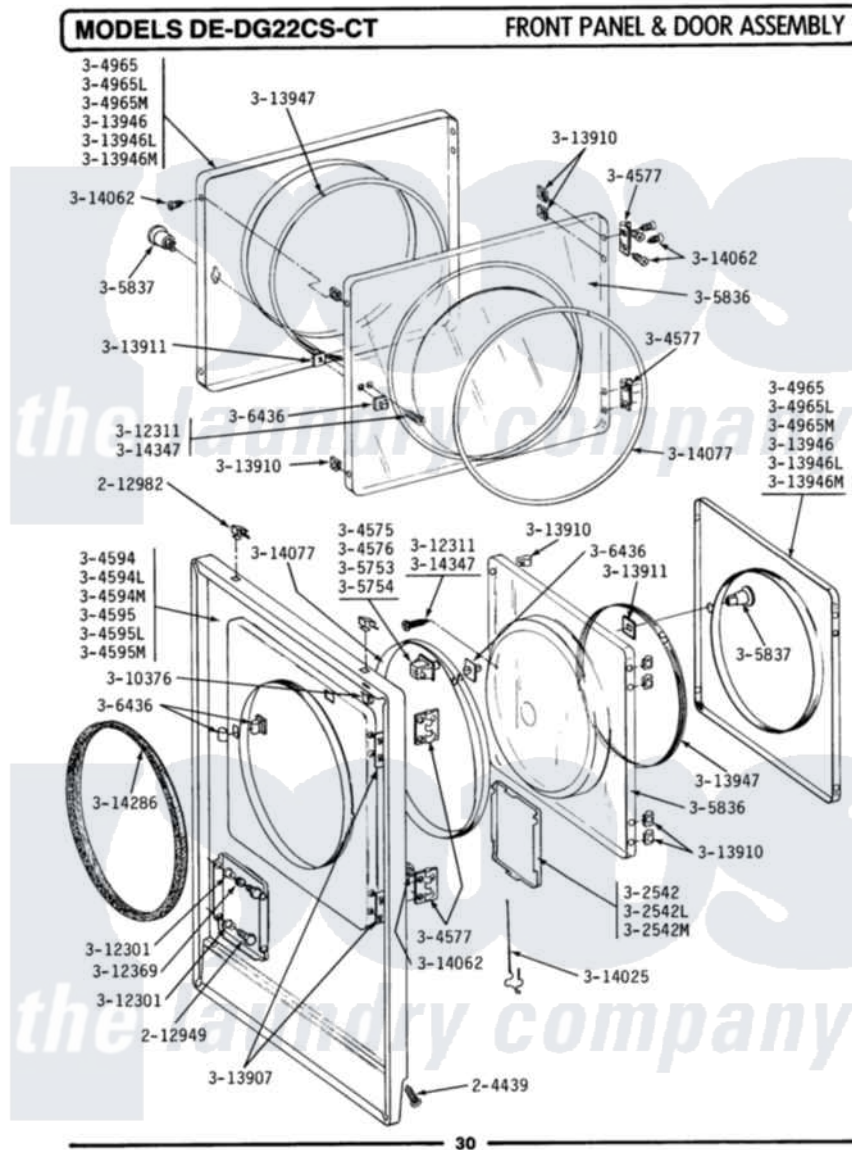

Maytag LDG22CT 06 - FRONT PANEL & DOOR ASSEMBLY

Maytag Commercial Maytag LDG22CT Dryer Parts Parts Diagram 06 - FRONT PANEL & DOOR ASSEMBLY
 Click on the part number to view part

Item	Original Part Number	Replaced By	Status	Part Description
001	204439			Screw And Fstner Assembly
002	212949	22001866		Screw, Relay
003	212982	22001650		Fastener, Spring
004	NLA		Not Available	ACCESS DOOR (WHT)
005	Y304576	W10169313		Switch-Dor
006	Y304577	33001230		Hinge, Door
007	NLA		Not Available	FRONT PANEL (WHT)
008	304965			Door Complete-White
"	NLA		Not Available	(ALM)
009	Y305754	W10169313		Switch-Dor
010	NLA		Not Available	INNER DOOR W/KNOB & SCREW
011	NLA		Not Available	KNOB & SCREW
012	306436			Door Latch Kit-W
013	Y310376			Clip, Door Switch Harness
014	NLA		Not Available	BUSHING, ACCESS STUD
015	NLA		Not Available	SCREW, KNOB (DOOR)

016	312369		Sleeve, Access Panel Stud Part Not Used
017	Y313340		LABEL, LINT SCREEN INSTRUCTION
018	Y313907		Fastener, Twin
019	Y313910		Clip, Door Liner To Outer Panel
020	Y313911		Door Strike Retainer
021	Y313927		INSTRUCTION LABEL
022	NLA	Not Available	(ALM)
"	Y313946	Not Available	DOOR PANEL-WHITE
023	Y313947		Gasket For Window
024	Y314025		Latch For Access Door
025	Y314062		Screw, Door Hinge And Panel
026	314077		Door Seal