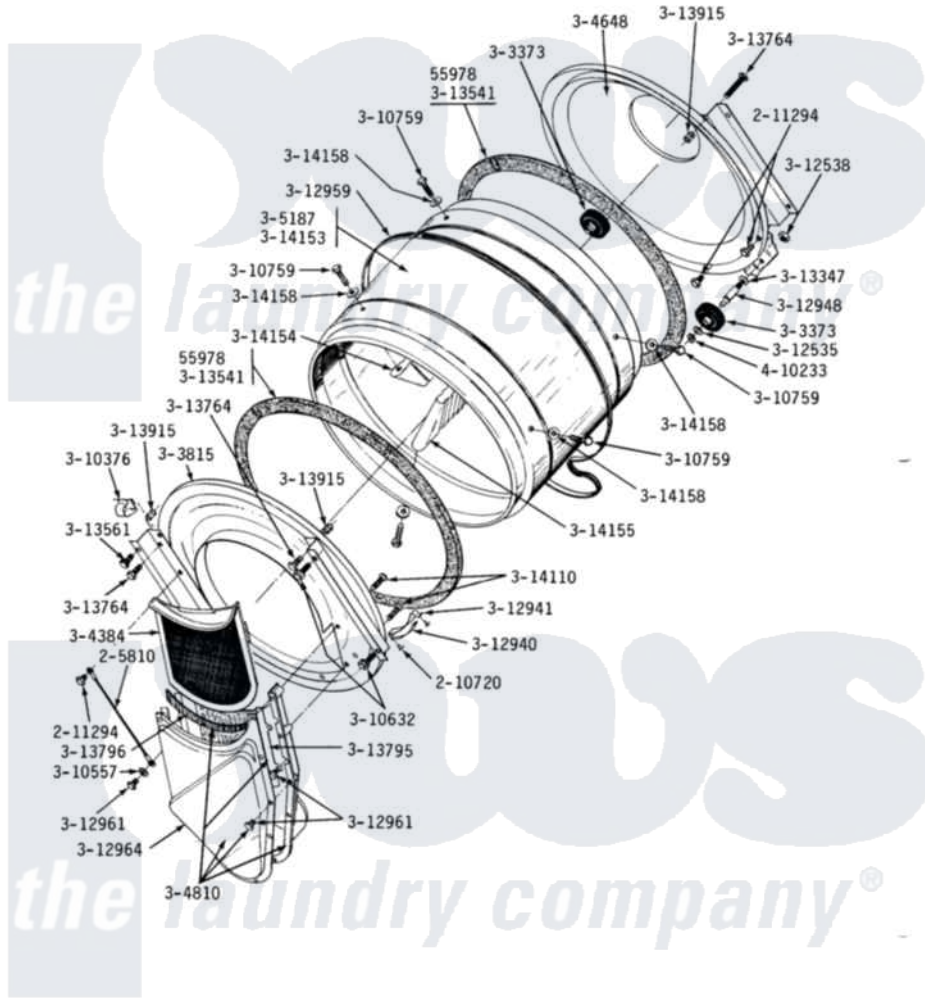

Maytag LDG22CT 07 - LINT SCREEN, TUMBLER (FRONT & BACK)

MODELS DE-DG22CA-CS-CT

LINT SCREEN, TUMBLER, TUMBLER FRONT & TUMBLER BACK

Maytag Commercial Maytag LDG22CT Dryer Parts Parts Diagram 07 - LINT SCREEN, TUMBLER (FRONT & BACK)
 Click on the part number to view part

Item	Original Part Number	Replaced By	Status	Part Description
001	Y055978			Rubber Adhesive, 2 Oz Tube
002	205810			Wire, Ground
003	210720			Rivet, Bearing To Tumbler Fmt
004	211294	90767		Screw, 8A X 3/8 HeX Washer Head Tapping
005	Y303373	12001541		Drum Roller/Washer Assembly--W
006	Y303815	33001231		Front- Tumbler
007	Y304384	33001003		Screen, Lint
008	Y304648	33001106		Back, Tumbler
009	Y304810		Not Available	OUTLET DUCT ASSEMBLY---S
010	305187		Not Available	TUMBLER W/BAFFLES
011	Y310376			Clip, Door Switch Harness
012	310557			Washer
013	Y310632	1163839		Screw
014	Y310759			Screw, Tumbler Baffles

015	312535		Washer, Vault Mounting Brk.
016	312538	33001443	Nut, Hex
017	312940	306508	Tumbler Bearing Kit ---W
018	312941	306508	Tumbler Bearing Kit ---W
019	Y312948	6-3129480	Shaft- Tumbler
020	Y312959		Poly "V" Belt For Tumbler
021	Y312961	W10116751	Screw
022	Y312964	Not Available	OUTLET DUCT - OUTER HALF
023	Y313347	312535	Washer, Vault Mounting Brk.
024	Y313541	33313541	Seal- Tumbler
025	Y313561		Screw---NA
026	NLA	Not Available	SCREW
027	Y313795		Guide For Lint Screen
028	Y313796		Lint Seal
029	NLA	Not Available	COVER, THREAD
030	Y314110	33002917	Screw, No.10-16
031	Y314153	Not Available	TUMBLER No.
032	NLA	Not Available	TUMBLER BAFFLE - SHORT
033	314155	33001004	Baffle, Tall
034	314158		Washer, Baffle To Tumbler
035	410233	9703438	Ring-Retrn