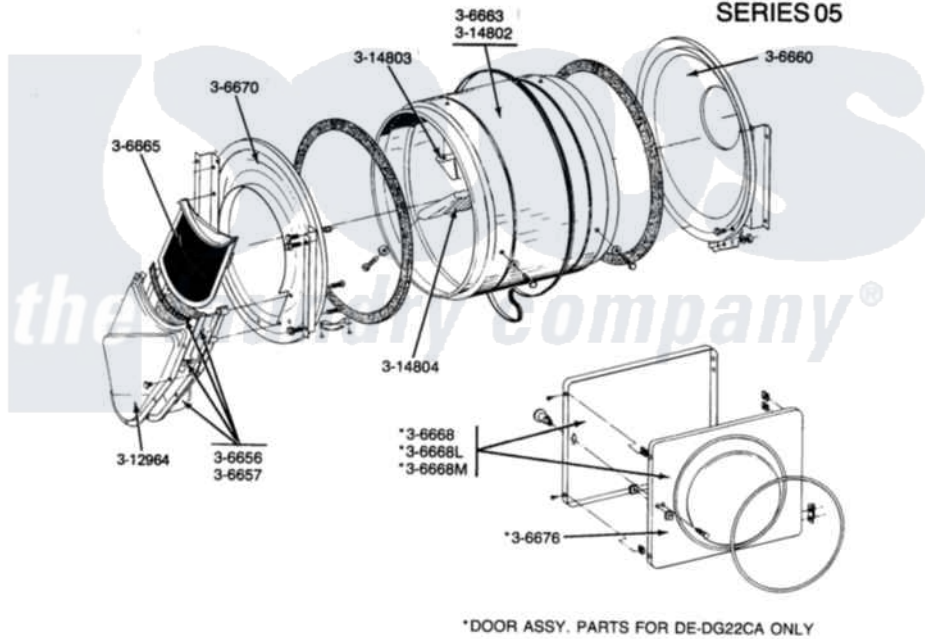

**DE-DG22CA-CS-CT**

**DOOR, TUMBLER, TUMBLER FRONT & BACK  
SERIES 05**

- 3-6656 Outlet duct and grid assembly - Beige
  - 3-6657 Outlet duct and grid assembly - Beige - includes the 3-12964 outlet duct - outer half
  - 3-6660 Tumbler back with felt seal - Ivory
  - 3-6663 Tumbler with baffles - Ivory
  - 3-6665 Lint screen - Beige
  - \*3-6668 Door complete with Beige inner door - less knob - White
  - \*3-6668L Door complete with Beige inner door - less knob - Almond
  - \*3-6668M Door complete with Beige inner door - less knob - Harvest Wheat
  - 3-6670 Tumbler front assembly - Ivory
  - \*3-6676 Inner door with knob and screw - Beige
  - 3-14802 Tumbler less baffles - Ivory
  - 3-14803 Baffle - short - Beige
  - 3-14804 Baffle - tall - Beige
- \*The door assembly parts are for the DE-DG22CA only.

Maytag [Commercial Maytag LDG22CT Dryer Parts](#) Parts Diagram 08 - DOOR, TUMBLER, TUMBLER FRONT & BACK  
Click on the part number to view part

Item	Original Part Number	Replaced By	Status	Part Description
001	306656		Not Available	OUTLET DUCT & GRID ASSEMBLY
002	306657		Not Available	OUTLET DUCT & GRID
003	Y306660	<a href="#">33001106</a>		Back, Tumbler
004	306663		Not Available	TUMBLER W/BAFFLES
005	Y306665	<a href="#">33001003</a>		Screen, Lint
006	<a href="#">Y306668</a>			DOOR (WHT)
007	NLA		Not Available	TUMBLER FRONT----NA
008	NLA		Not Available	INNER DOOR W/KNOB
009	314802		Not Available	TUMBLER W/OUT BAFFLES
010	314803	<a href="#">33001012</a>		Baffle
011	314804	<a href="#">33001004</a>		Baffle, Tall