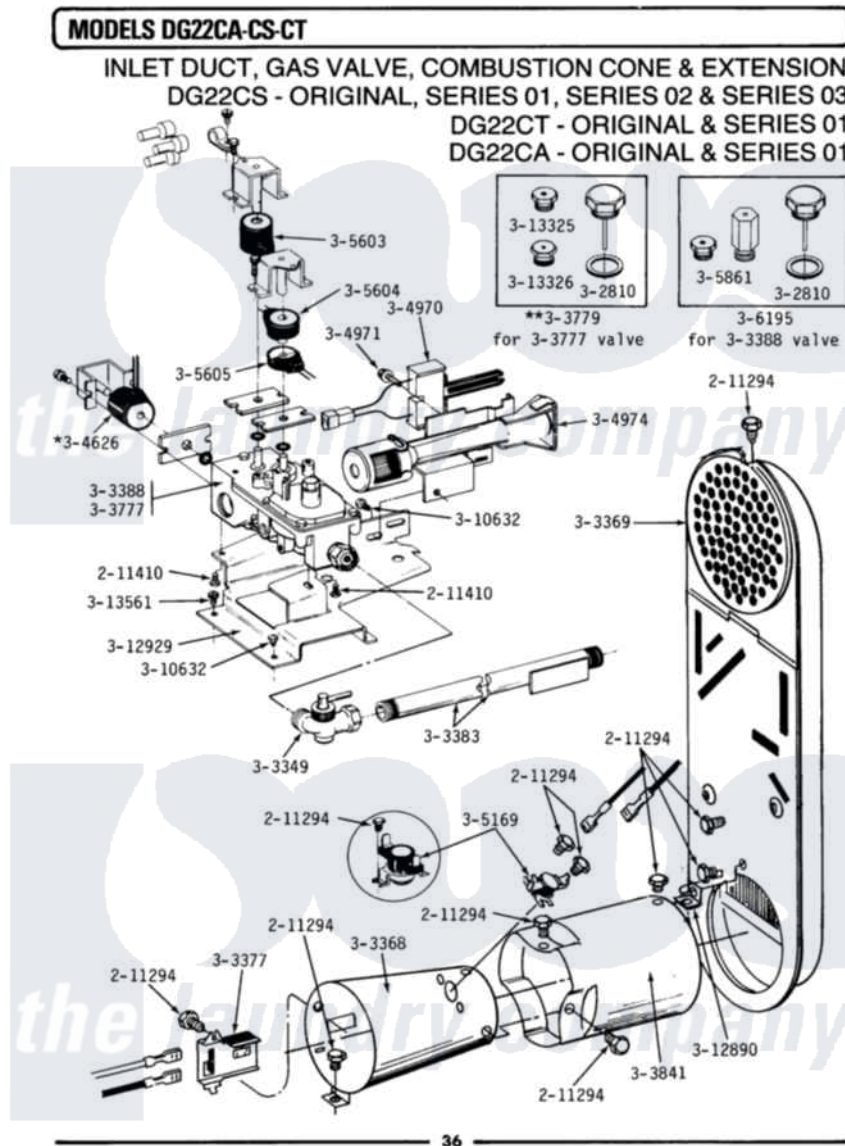

# Maytag LDG22CT 09 - INLET DUCT, GAS VALVE & COMBUSTION CONE

Maytag Commercial Maytag LDG22CT Dryer Parts Diagram 09 - INLET DUCT, GAS VALVE & COMBUSTION CONE

Click on the part number to view part

Item	Original Part Number	Replaced By	Status	Part Description
001	<a href="#">211294</a>	<a href="#">90767</a>		Screw, 8A X 3/8 HeX Washer Head Tapping
002	NLA		Not Available	SCREW, HEX HD No.8 X 3/8 INCH
003	NLA		Not Available	SCREW ASSEMBLY, LEAK LIMIT
004	NLA		Not Available	SCREW ASSY - BLUE BLOCK OPE
005	<a href="#">Y303349</a>			Angle Shut-Off, Gas Valve
006	<a href="#">Y303368</a>			Cone, Combustion
007	<a href="#">Y303369</a>			Inlet Duct Assembly
008	Y303377	<a href="#">338906</a>		Radiant, Sensor
009	Y303383	<a href="#">33001735</a>		Pipe And Bracket Assembly Series 18 Not Needed Use Vavle
010	Y303777	<a href="#">W10116794</a>		Gas Valve
011	<a href="#">Y303779</a>			Conversion Kit
012	<a href="#">Y303841</a>			Cone, Extension

013	<a href="#">Y304626</a>		Side Coil
014	<a href="#">Y304672</a>		Conversion Kit-LPG To Nat.
015	304970	<a href="#">4391996</a>	Ignitor
016	<a href="#">304971</a>		Screw Note: Screw, Igniter
017	304974	<a href="#">33002793</a>	Burner Assembly
018	<a href="#">305169</a>		Thermostat, Hi-Limit Gas
019	<a href="#">305603</a>		Secondary Coil
020	<a href="#">305604</a>		Holding Coil
021	<a href="#">305605</a>		Booster Coil
022	305860	Not Available	MAIN BURNER ORIFICE KIT-NAT
023	NLA	Not Available	MAIN BURNER ORIFICE KIT (LP)
024	NLA	Not Available	MAIN BURNER ORIFICE KIT-MIX
025	NLA	Not Available	MAIN BURNER ORIFICE KIT-MFG
026	Y306195	<a href="#">MAL9000AXX</a>	LP Gas Con
027	Y310632	<a href="#">1163839</a>	Screw
028	<a href="#">Y312890</a>		Retainer, Heater Chamber
029	<a href="#">312929</a>		Gas Valve Bracket
030	NLA	Not Available	MAIN BURNER ORIFICE (LP)
031	NLA	Not Available	INTERNAL ORIFICE (LP)
032	NLA	Not Available	MAIN BURNER ORIFICE (MFG)
033	<a href="#">Y313561</a>		Screw----NA