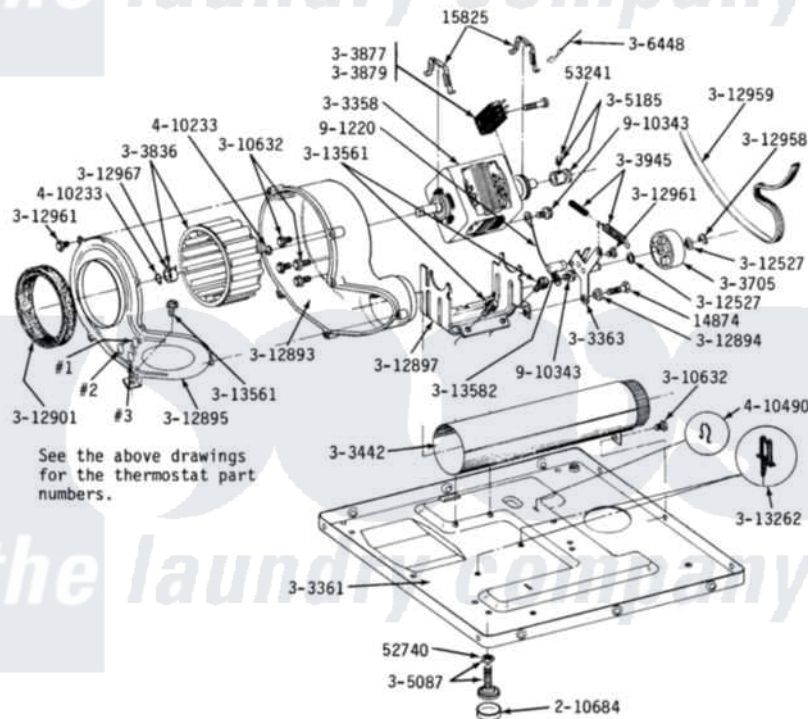

Maytag LDG22CT 10 - MOTOR, BLOWER, BASE FRAME & THERMOSTATS

MODELS DE-DG22CA-CS-CT

MOTOR, BLOWER, BASE FRAME & THERMOSTATS

DE-DG22CA
THERMOSTATS & THERMOSTAT COVERS

DE-DG22CS
THERMOSTATS & THERMOSTAT COVERS

40

Maytag [Commercial Maytag LDG22CT Dryer Parts](#) Parts Diagram 10 - MOTOR, BLOWER, BASE FRAME & THERMOSTATS

[Click on the part number to view part](#)

Item	Original Part Number	Replaced By	Status	Part Description
001	Y014874			Screw, Idler Arm And Sleeve
002	Y015825			Clip, Motor To Motor Support
003	Y052740	62739		Nut, Lock
004	Y053241			Set Screw, Motor Pulley
005	210684			Foot, Adjustable Leg
006	211294	90767		Screw, 8A X 3/8 HeX Washer Head Tapping
007	Y303358	W10410999		Motor-Drve
008	Y303361		Not Available	BASE ASSY. (UPPER & LOWER)
009	Y303363	6-3033630		Idler Arm
010	Y303391	33303391		Thermostat, Cycling
011	303392			Thermostat, Cycling
012	Y303442			EXHAUST DUCT ASSEMBLY
013	Y303705	6-3037050		Pulley- ID

014	Y303836		Blower Wheel Assembly And Clamp
015	Y303877	Not Available	SWITCH, MOTOR EXTERNAL START No.303358-2, No.303358-4, 303358-7
016	Y303879		Switch, Motor External Start
017	Y303945		IDLER SPRING ASSY. W/PLUG
018	Y305087	22003544	Adjustable Leg W/Foot And Nut
019	Y305185	6-3051850	Pulley- MO
020	NLA	Not Available	WIRE
021	Y310632	1163839	Screw
022	Y312527		Washer, Idler Shaft
023	Y312853		Cover For Thermostat Openin
024	Y312893		Housing, Blower
025	Y312894	315772	Sleeve, Idler Arm
026	Y312895	Not Available	COVER FOR BLOWER---NA
027	NLA	Not Available	SUPPORT, MOTOR
028	Y312901		Seal, Housing Cover
029	312958	354987	Ring, Retaining
030	Y312959		Poly "V" Belt For Tumbler
031	Y312961	W10116751	Screw
032	312967		Clamp, Blower Housing
033	Y313262	W10116752	Retainer-
034	Y313561		Screw---NA
035	Y313582	W10116756	Spacer
036	410233	9703438	Ring-Retrn
037	410490		Spring, Retainer Wire Harness
038	901220		Ground Wire
039	910343	488234	Screw 8-32 X 1/4