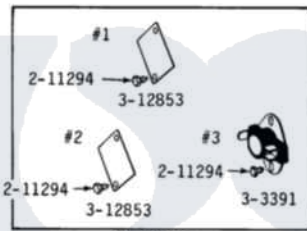

Maytag LDG22CT 10 - MOTOR, BLOWER, BASE FRAME & THERMOSTATS

MODELS DE-DG22CA-CS-CT

MOTOR, BLOWER, BASE FRAME & THERMOSTATS

DE-DG22CA
THERMOSTATS & THERMOSTAT COVERS

DE-DG22CS
THERMOSTATS & THERMOSTAT COVERS

40

Maytag [Commercial Maytag LDG22CT Dryer Parts](#) Parts Diagram 10 - MOTOR, BLOWER, BASE FRAME & THERMOSTATS

[Click on the part number to view part](#)

Item	Original Part Number	Replaced By	Status	Part Description
001	Y014874			Screw, Idler Arm And Sleeve
002	Y015825			Clip, Motor To Motor Support
003	Y052740	62739		Nut, Lock
004	Y053241			Set Screw, Motor Pulley
005	210684			Foot, Adjustable Leg
006	211294	90767		Screw, 8A X 3/8 HeX Washer Head Tapping
007	Y303358	W10410999		Motor-Drve
008	Y303361		Not Available	BASE ASSY. (UPPER & LOWER)
009	Y303363	6-3033630		Idler Arm
010	Y303391	33303391		Thermostat, Cycling
011	303392			Thermostat, Cycling
012	Y303442			EXHAUST DUCT ASSEMBLY
013	Y303705	6-3037050		Pulley- ID