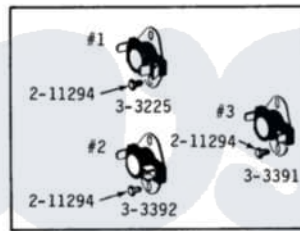

Maytag LDG22CT 10 - MOTOR, BLOWER, BASE FRAME & THERMOSTATS

MODELS DE-DG22CA-CS-CT

MOTOR, BLOWER, BASE FRAME & THERMOSTATS

DE-DG22CA
THERMOSTATS & THERMOSTAT COVERS

DE-DG22CS
THERMOSTATS & THERMOSTAT COVERS

40

Maytag [Commercial Maytag LDG22CT Dryer Parts](#) Parts Diagram 10 - MOTOR, BLOWER, BASE FRAME & THERMOSTATS

[Click on the part number to view part](#)

Item	Original Part Number	Replaced By	Status	Part Description
001	Y014874			Screw, Idler Arm And Sleeve
002	Y015825			Clip, Motor To Motor Support
003	Y052740	62739		Nut, Lock
004	Y053241			Set Screw, Motor Pulley
005	210684			Foot, Adjustable Leg
006	211294	90767		Screw, 8A X 3/8 HeX Washer Head Tapping
007	Y303358	W10410999		Motor-Drve
008	Y303361		Not Available	BASE ASSY. (UPPER & LOWER)
009	Y303363	6-3033630		Idler Arm
010	Y303391	33303391		Thermostat, Cycling
011	303392			Thermostat, Cycling
012	Y303442			EXHAUST DUCT ASSEMBLY
013	Y303705	6-3037050		Pulley- ID