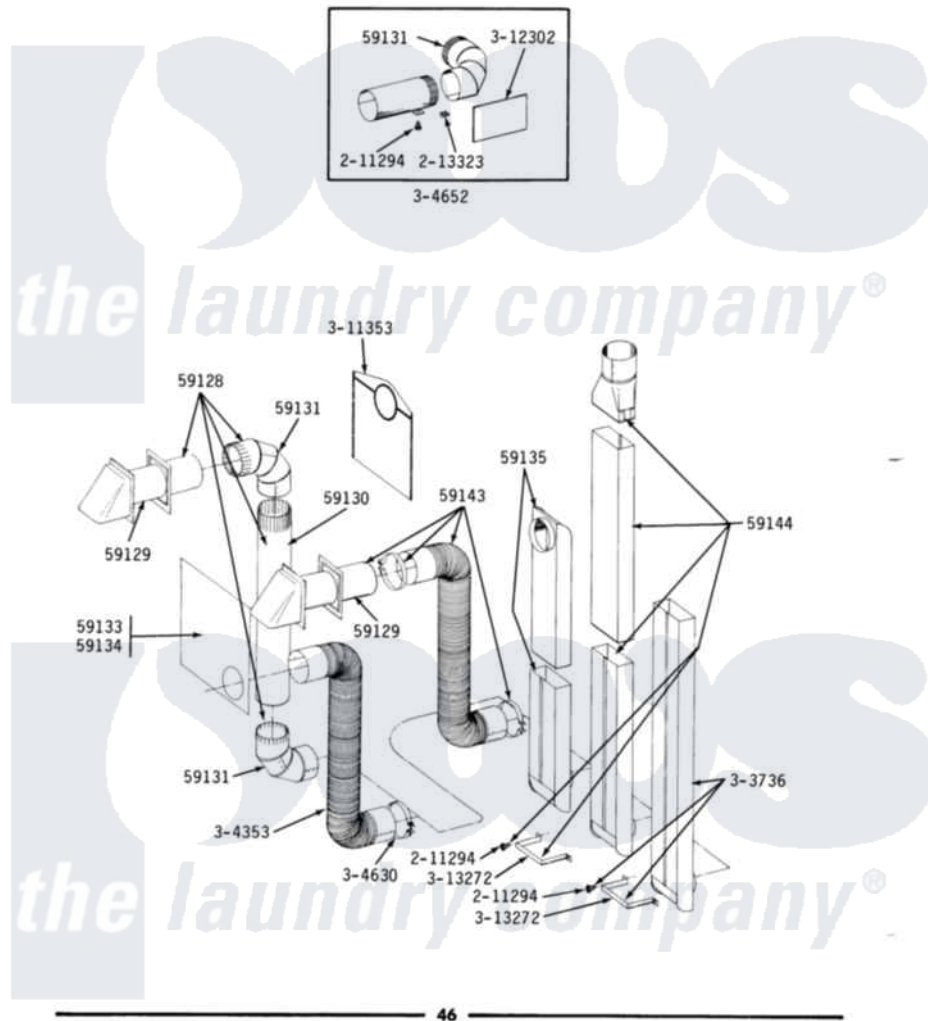

# Maytag LDG22CT 11 - INSTALLATION ACCESSORIES

ALL MODELS

INSTALLATION ACCESSORIES

46

Maytag [Commercial Maytag LDG22CT Dryer Parts](#) Parts Diagram 11 - INSTALLATION ACCESSORIES  
 Click on the part number to view part

Item	Original Part Number	Replaced By	Status	Part Description
001	NLA		Not Available	BLADE, SAW
002	NLA		Not Available	REPLACEMENT DRILL
003	NLA		Not Available	HOLE SAW W/DRILL BIT
004	NLA		Not Available	EXTENSION CHUCK, DRILL
005	<a href="#">Y059128</a>			Standard 4" Vent Kit
006	Y059129	<a href="#">4396007RW</a>		Vent Hood
007	<a href="#">Y059130</a>			Pipe, Venting
008	<a href="#">Y059131</a>			Elbow, Venting
009	NLA		Not Available	ALUMINUM WINDOW 4X12X18
010	<a href="#">Y059134</a>			PLATE, ALUM. WINDOW (15"X20")
011	<a href="#">Y059135</a>			Vent Duct Assembly
012	<a href="#">Y059143</a>			Flexible Vent Kit
013	NLA		Not Available	RECTANGULAR VENT KIT
014	<a href="#">211294</a>	<a href="#">90767</a>		Screw, 8A X 3/8 Hex Washer Head Tapping