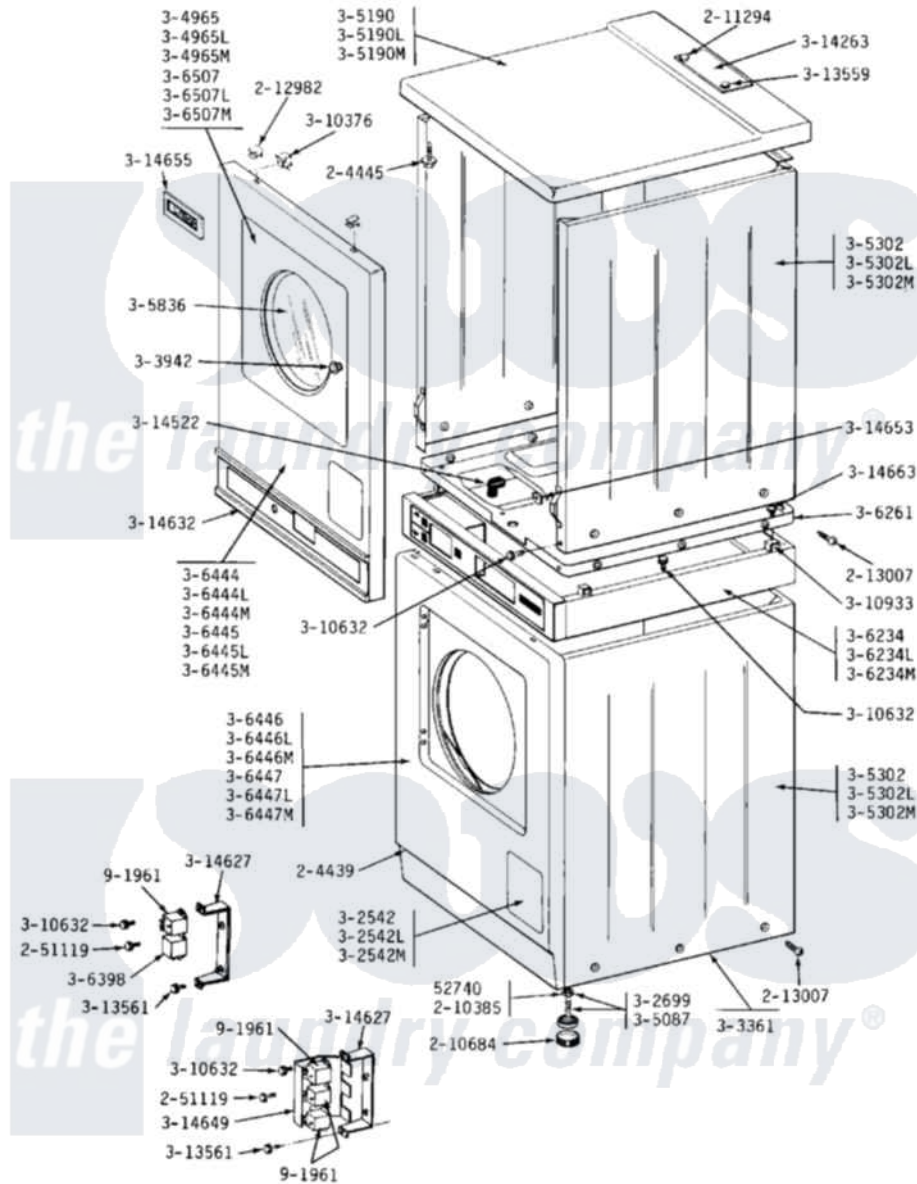

# Maytag LDG23CD 01 - FRONT VIEW

Maytag Commercial Maytag LDG23CD Dryer Parts Parts Diagram 01 - FRONT VIEW  
 Click on the part number to view part

Item	Original Part Number	Replaced By	Status	Part Description
001	<a href="#">Y052740</a>	<a href="#">62739</a>		Nut, Lock
002	<a href="#">204439</a>			Screw And Fstner Assembly
003	<a href="#">204445</a>			Screw And Fastener Assembly
004	<a href="#">210385</a>			Lock Nut For Adjustable Leg
005	<a href="#">210684</a>			Foot, Adjustable Leg
006	<a href="#">211294</a>	<a href="#">90767</a>		Screw, 8A X 3/8 HeX Washer Head Tapping
007	212982	<a href="#">22001650</a>		Fastener, Spring
008	<a href="#">213007</a>			Xfor Cabinet See Cabinet, Back
009	Y251119	<a href="#">3177991</a>		Screw
010	NLA		Not Available	ACCESS DOOR (WHITE)
011	NLA		Not Available	ACCESS DOOR-ALMOND
012	NLA		Not Available	ACCESS DOOR-HARVEST WHEAT
013	Y302699	<a href="#">22003428</a>		Leg, Adjustable
014	Y303361		Not Available	BASE ASSY. (UPPER & LOWER)