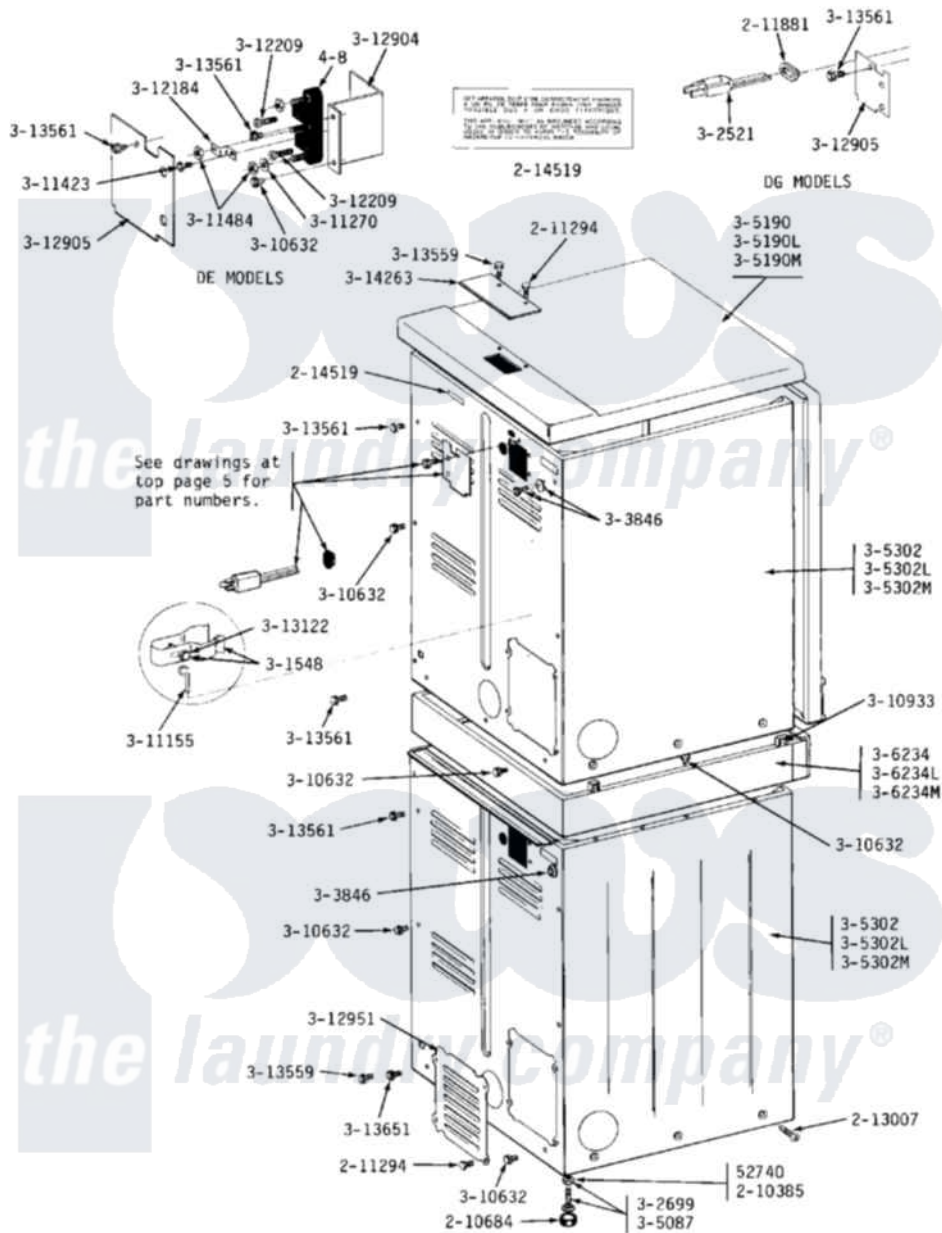

# Maytag LDG23CD 02 - REAR VIEW

Maytag Commercial Maytag LDG23CD Dryer Parts Parts Diagram 02 - REAR VIEW  
 Click on the part number to view part

Item	Original Part Number	Replaced By	Status	Part Description
001	<a href="#">Y052740</a>	<a href="#">62739</a>		Nut, Lock
002	<a href="#">210385</a>			Lock Nut For Adjustable Leg
003	<a href="#">210684</a>			Foot, Adjustable Leg
004	<a href="#">211294</a>	<a href="#">90767</a>		Screw, 8A X 3/8 HeX Washer Head Tapping
005	<a href="#">211881</a>			Grommet, Cord Part Not Used-Gas Models Only
006	<a href="#">213007</a>			Xfor Cabinet See Cabinet, Back
007	<a href="#">214519</a>			LABEL, ELECTRICAL INSTR. PART NOT USED-GAS MODELS ONLY
008	<a href="#">301548</a>			Clamp, Ground Wire
009	302521		Not Available	CORD, POWER PART NOT USED-GAS MODELS ONLY
010	Y302699	<a href="#">22003428</a>		Leg, Adjustable
011	NLA		Not Available	SCREW & WASHER ASSY.
012	Y305087	<a href="#">22003544</a>		Adjustable Leg W/Foot And Nut