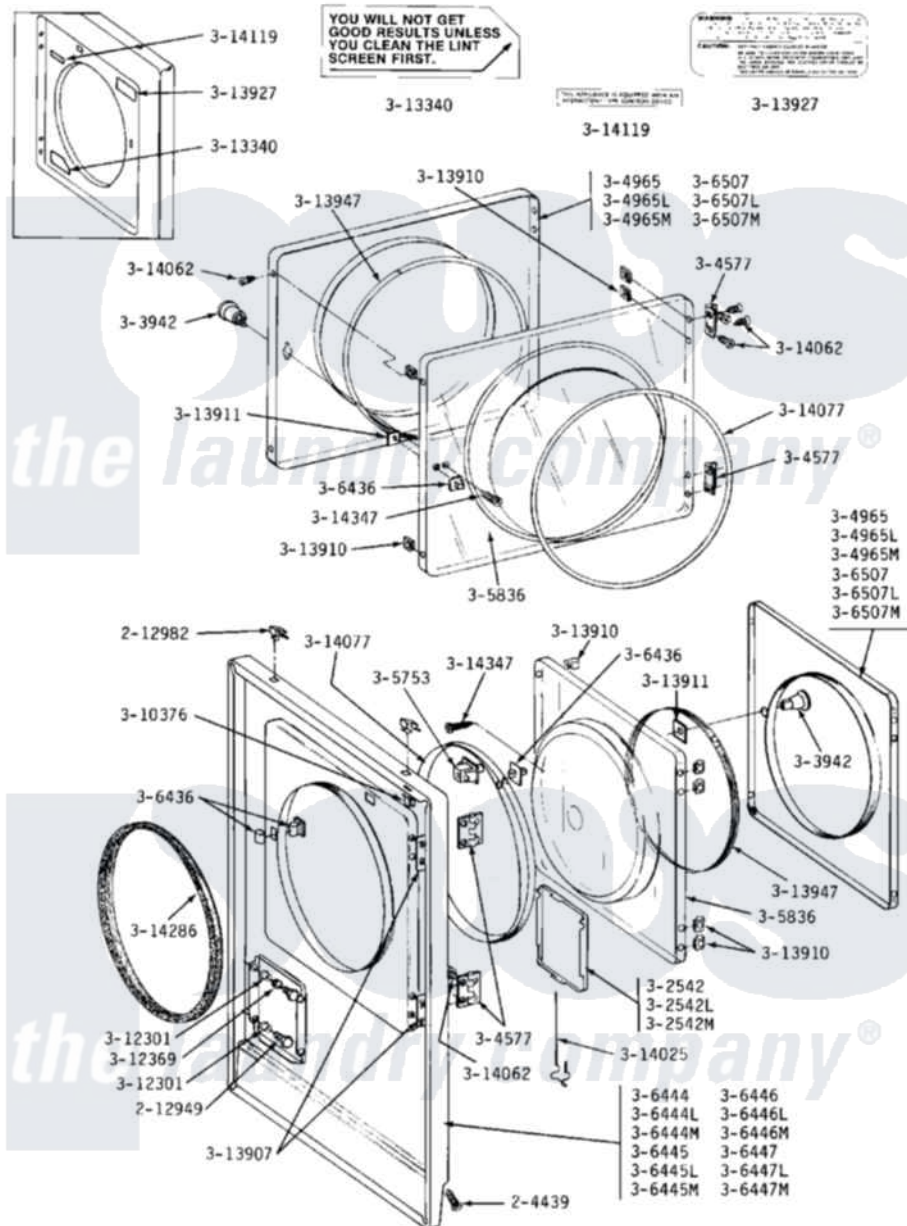

Maytag LDG23CD 04 - FRONT PANEL & DOOR ASSEMBLY

Maytag Commercial Maytag LDG23CD Dryer Parts Parts Diagram 04 - FRONT PANEL & DOOR ASSEMBLY
 Click on the part number to view part

Item	Original Part Number	Replaced By	Status	Part Description
001	204439			Screw And Fstner Assembly
002	212949	22001866		Screw, Relay
003	212982	22001650		Fastener, Spring
004	NLA		Not Available	ACCESS DOOR (WHITE)
005	NLA		Not Available	ACCESS DOOR-ALMOND
006	NLA		Not Available	ACCESS DOOR-HARVEST WHEAT
007	NLA		Not Available	KNOB AND SCREW
008	Y304577	33001230		Hinge, Door
009	304965			Door Complete-White
010	NLA		Not Available	DOOR COMPLETE, ALMOND
011	NLA		Not Available	DOOR COMPLETE-HRV WHEAT---NA
012	Y305753	W10169313		Switch-Dor
013	NLA		Not Available	INNER DOOR WITH KNOB & SCRE
014	306436			Door Latch Kit--W

018	NLA	Not Available	FRONT PANEL-WHITE
019	NLA	Not Available	FRONT PANEL-ALMOND---NA
020	NLA	Not Available	FRONT PANEL-HARVEST WHEAT
024	Y306447	Not Available	FRONT PANEL-WHITE
025	NLA	Not Available	FRONT PANEL-ALMOND
026	NLA	Not Available	FRONT PANEL-HARVEST WHEAT
027	NLA	Not Available	DOOR PANEL-WHITE---NA
028	NLA	Not Available	DOOR PANEL-ALMOND
029	NLA	Not Available	DOOR PANEL-HARVEST WHEAT
030	Y310376		Clip, Door Switch Harness
031	NLA	Not Available	BUSHING FOR ACCESS STUD
032	312369		Sleeve, Access Panel Stud Part Not Used
033	Y313340		LABEL, LINT SCREEN INSTRUCTION
034	Y313907		Fastener, Twin
035	Y313910		Clip, Door Liner To Outer Panel
036	Y313911		Door Strike Retainer
037	Y313927		INSTRUCTION LABEL
038	Y313947		Gasket For Window
039	Y314025		Latch For Access Door
040	Y314062		Screw, Door Hinge And Panel
041	314077		Door Seal
042	NLA	Not Available	GAS IGNITION LABEL
043	314286		Seal For Front Panel
044	NLA	Not Available	SCREW FOR DOOR KNOB---NA