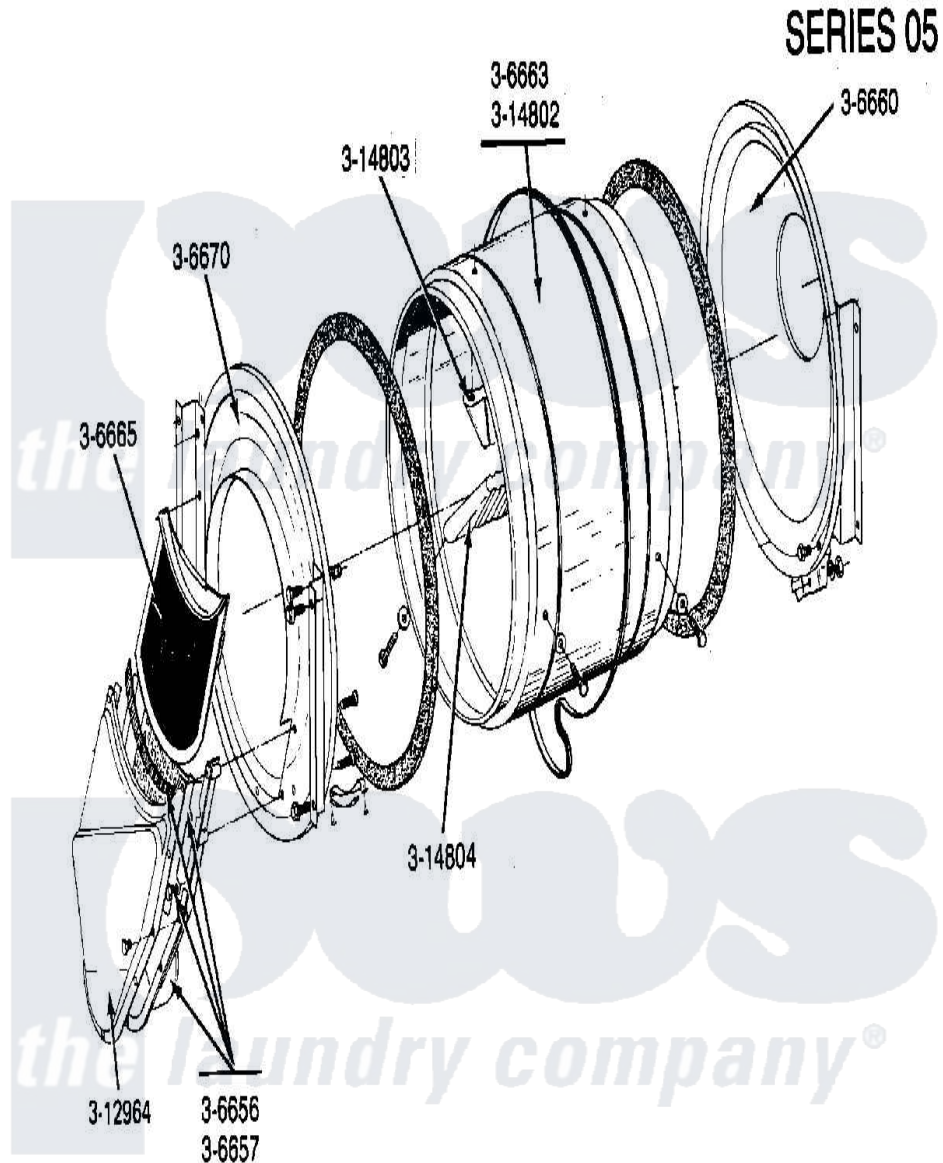

Maytag LDG23CD 06 - TUMBLER (FRONT & BACK)(SERIES 05)

Maytag Commercial Maytag LDG23CD Dryer Parts Parts Diagram 06 - TUMBLER (FRONT & BACK)(SERIES 05)
 Click on the part number to view part

Item	Original Part Number	Replaced By	Status	Part Description
001	306656		Not Available	OUTLET DUCT & GRID ASSEMBLY
002	306657		Not Available	OUTLET DUCT & GRID
003	Y306660	33001106		Back, Tumbler
004	306663		Not Available	TUMBLER W/BAFFLES
005	Y306665	33001003		Screen, Lint
006	NLA		Not Available	TUMBLER FRONT---NA
007	314802		Not Available	TUMBLER W/OUT BAFFLES
008	314803	33001012		Baffle
009	314804	33001004		Baffle, Tall