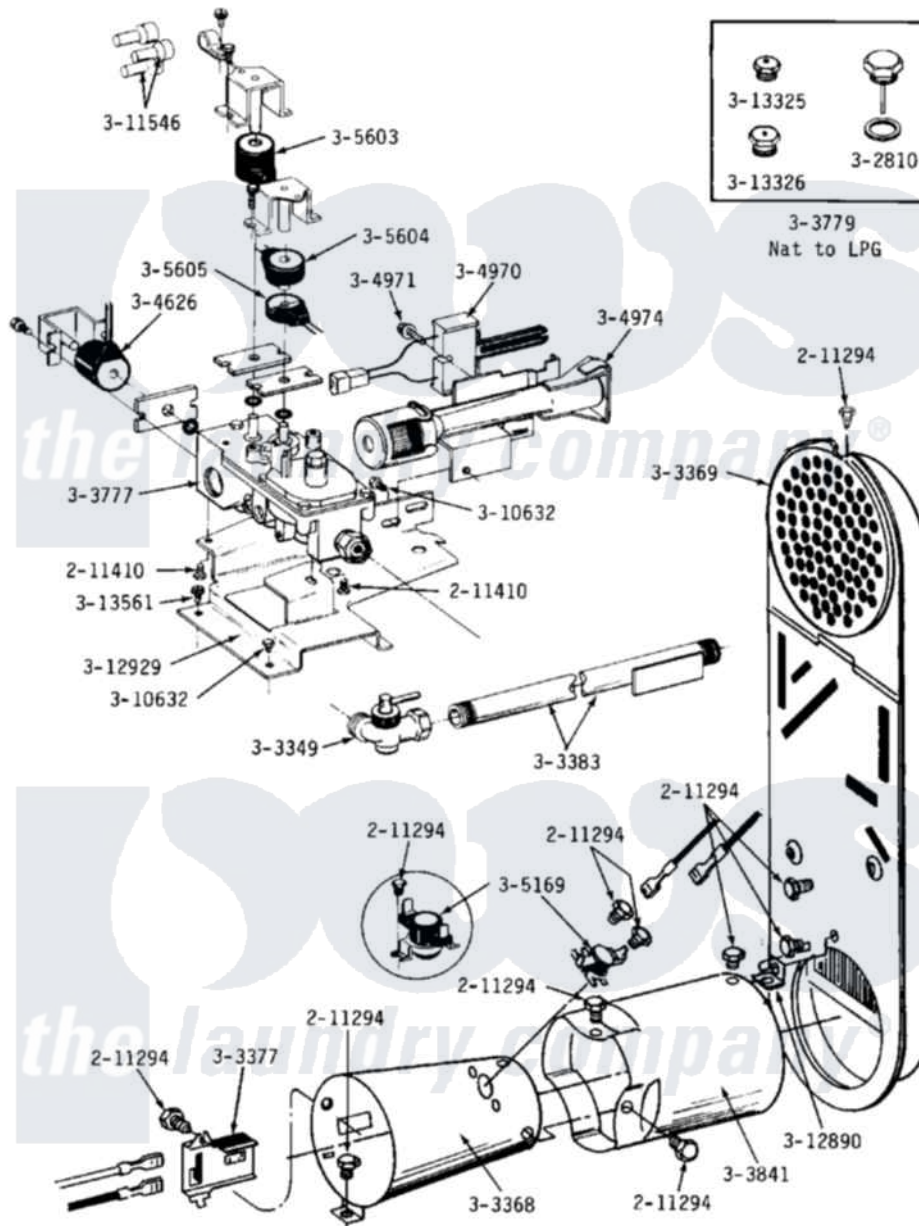

Maytag LDG23CD 07 - INLET DUCT, GAS VALVE, CONE & EXTENSION

Maytag [Commercial Maytag LDG23CD Dryer Parts](#) Parts Diagram 07 - INLET DUCT, GAS VALVE, CONE & EXTENSION

[Click on the part number to view part](#)

Item	Original Part Number	Replaced By	Status	Part Description
001	211294	90767		Screw, 8A X 3/8 HeX Washer Head Tapping
002	NLA		Not Available	SCREW, HEX HD No.8 X 3/8 INCH
003	NLA		Not Available	SCREW ASSM - BLUE BLOCK OPE
004	Y303349			Angle Shut-Off, Gas Valve
005	Y303368			Cone, Combustion
006	Y303369			Inlet Duct Assembly
007	Y303377	338906		Radiant, Sensor
008	Y303383	33001735		Pipe And Bracket Assembly Series 18 Not Needed Use Vavle
009	Y303777	W10116794		Gas Valve
010	Y303779			Conversion Kit
"	Y304672			Conversion Kit-LPG To Nat.
011	Y303841			Cone, Extension
012	Y304626			Side Coil

013	304970	4391996	Ignitor
014	304971		Screw Note: Screw, Igniter
015	304974	33002793	Burner Assembly
016	305169		Thermostat, Hi-Limit Gas
017	305603		Secondary Coil
018	305604		Holding Coil
019	305605		Booster Coil
020	NLA	Not Available	ORIFICE KIT, NAT (HIGH ALT.)
021	NLA	Not Available	ORIFICE KIT, LP (HIGH ALT.)
022	Y310632	1163839	Screw
023	311546	911445	Wire Connector
024	Y312890		Retainer, Heater Chamber
025	312929		Gas Valve Bracket
026	NLA	Not Available	MAIN BURNER ORIFICE - LPG
027	NLA	Not Available	INTERNAL ORIFICE - LPG
028	NLA	Not Available	MAIN BURNER ORIFICE (MFG)
029	Y313561		Screw---NA