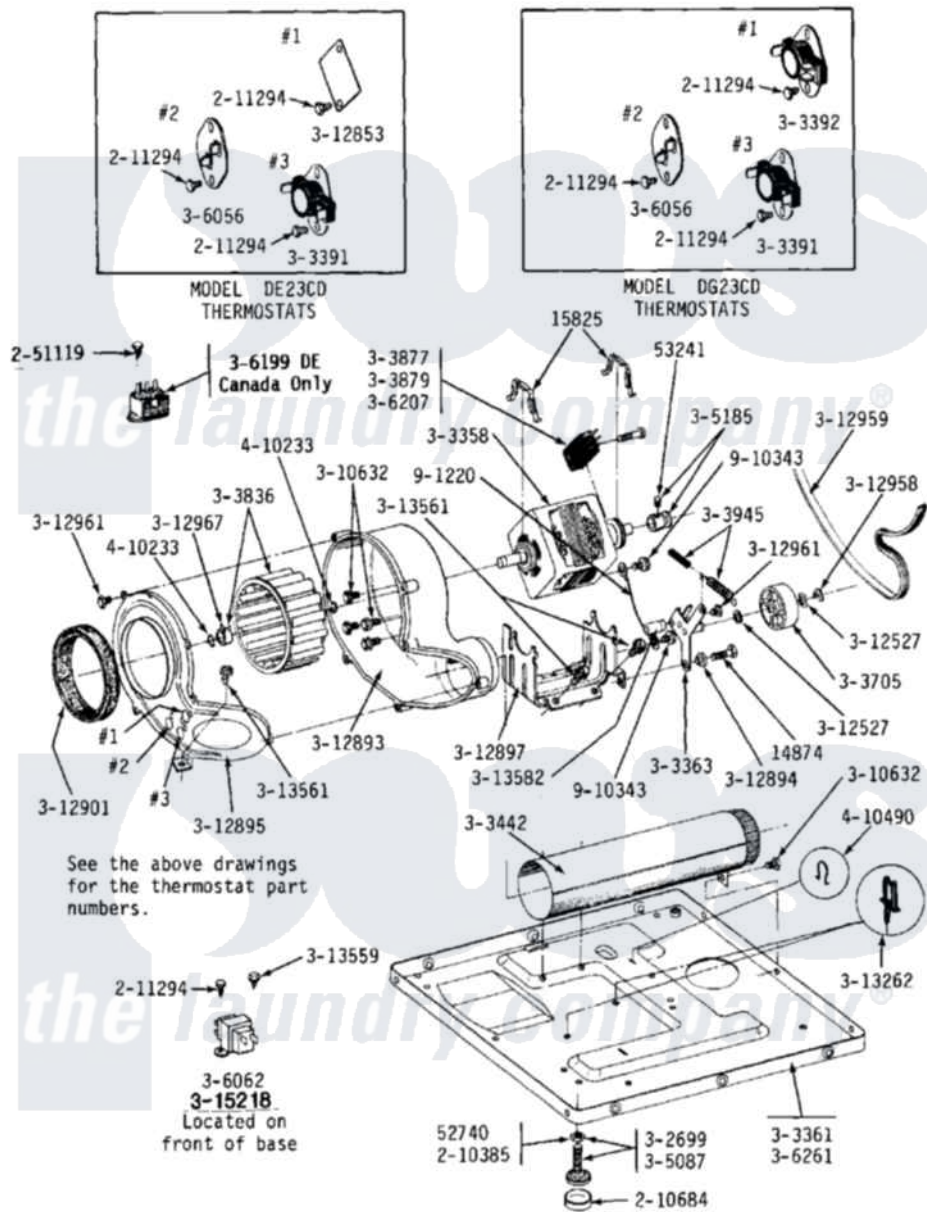

Maytag LDG23CD 08 - MOTOR, BLOWER, BASE FRAME & THERMOSTATS

Maytag Commercial Maytag LDG23CD Dryer Parts Parts Diagram 08 - MOTOR, BLOWER, BASE FRAME & THERMOSTATS

Click on the part number to view part

Item	Original Part Number	Replaced By	Status	Part Description
001	Y251119	3177991		Screw
002	Y014874			Screw, Idler Arm And Sleeve
003	Y015825			Clip, Motor To Motor Support
004	Y052740	62739		Nut, Lock
005	Y053241			Set Screw, Motor Pulley
006	210385			Lock Nut For Adjustable Leg
007	210684			Foot, Adjustable Leg
008	211294	90767		Screw, 8A X 3/8 HeX Washer Head Tapping
009	Y302699	22003428		Leg, Adjustable
010	Y303358	W10410999		Motor-Drive
011	Y303361		Not Available	BASE ASSY. (UPPER & LOWER)
012	Y303363	6-3033630		Idler Arm
013	Y303391	33303391		Thermostat, Cycling