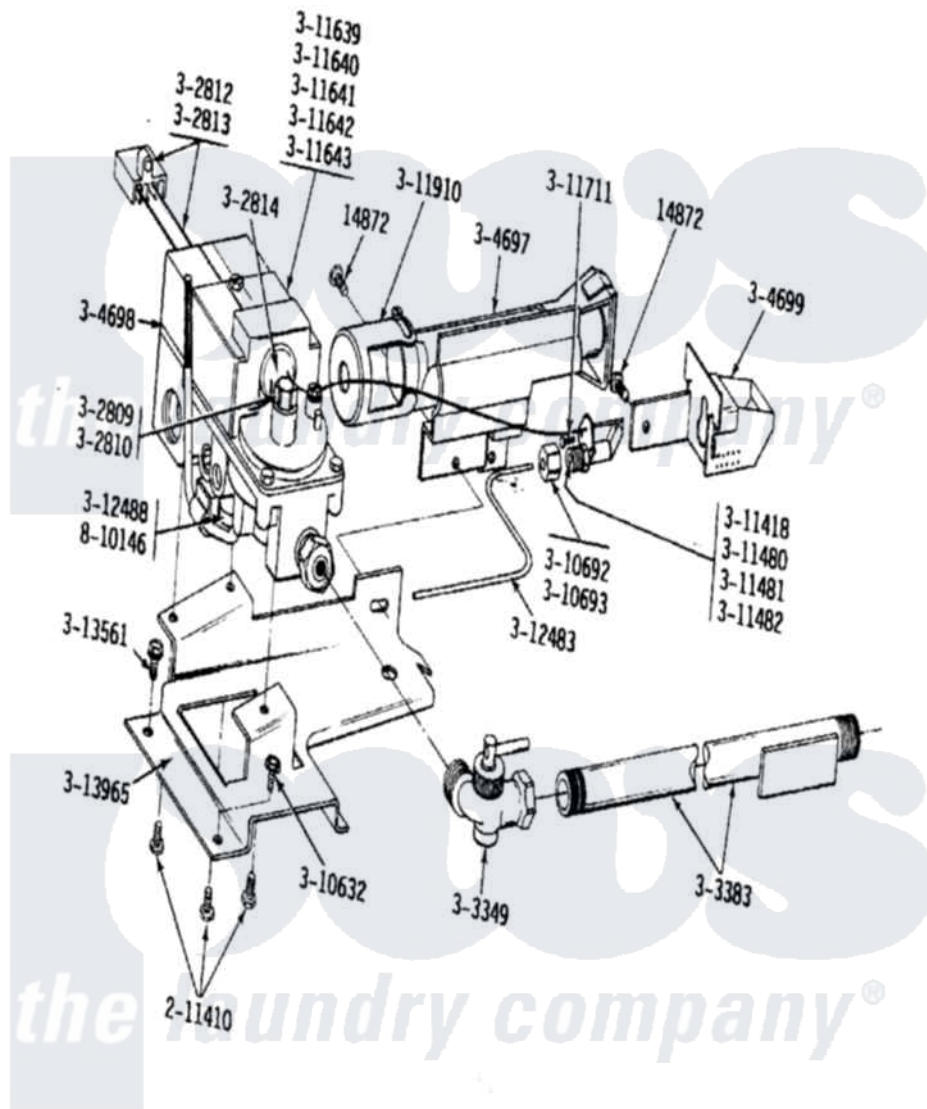

# Maytag LDG23CD 09 - 50HZ GAS VALVE

Maytag [Commercial Maytag LDG23CD Dryer Parts](#) Parts Diagram 09 - 50HZ GAS VALVE  
 Click on the part number to view part

Item	Original Part Number	Replaced By	Status	Part Description
001	<a href="#">Y014872</a>			Screw, Coin Meter Stop -
002	NLA		Not Available	SCREW, HEX HD No.8 X 3/8 INCH
003	NLA		Not Available	CONVERSION KIT (NAT.TO LPG)
004	<a href="#">301539</a>			Conversion Kit
005	NLA		Not Available	SCREW ASSEMBLY, LEAK LIMIT
006	NLA		Not Available	SCREW ASSM - BLUE BLOCK OPE
007	<a href="#">Y302812</a>			Main Burner Solenoid
008	Y302813		Not Available	MAIN BURN. SOLENOID (240-50)
009	NLA		Not Available	PILOT WITH PRESSURE SWITCH
010	<a href="#">Y303349</a>			Angle Shut-Off, Gas Valve
011	Y303383	<a href="#">33001735</a>		Pipe And Bracket Assembly Series 18 Not Needed Use Vavle

012	<a href="#">Y304697</a>		BURNER ASSEMBLY
013	Y304698	Not Available	GAS VALVE (240-50)
014	NLA	Not Available	PILOT SHIELD ASSEMBLY
015	Y310632	<a href="#">1163839</a>	Screw
016	310692	Not Available	COMPRESSION NUT
017	Y310693	Not Available	COMPRESSION SLEEVE
018	<a href="#">Y311418</a>		Pilot Orifice
019	<a href="#">Y311480</a>		Pilot Orifice
020	NLA	Not Available	PILOT ORIFICE (MFG.)
021	<a href="#">Y311482</a>		Pilot Orifice
022	Y311639	<a href="#">63-3570</a>	Burner Orifice
023	NLA	Not Available	ORIFICE FOR MAIN BURNER
024	NLA	Not Available	ORIFICE FOR MAIN BURNER
025	NLA	Not Available	ORIFICE, MAIN BURNER (MFG)
026	NLA	Not Available	ORIFICE FOR MAIN BURNER
027	<a href="#">Y311711</a>		Screw, Fuse Block
028	NLA	Not Available	AIR SHUTTER
029	<a href="#">Y312483</a>		PILOT TUBE
030	NLA	Not Available	GASKET FOR PILOT
031	<a href="#">Y313561</a>		Screw---NA
032	NLA	Not Available	GAS CONTROL BRACKET
033	NLA	Not Available	GAS BURNER INSTRUCT LABEL
034	NLA	Not Available	SCREW