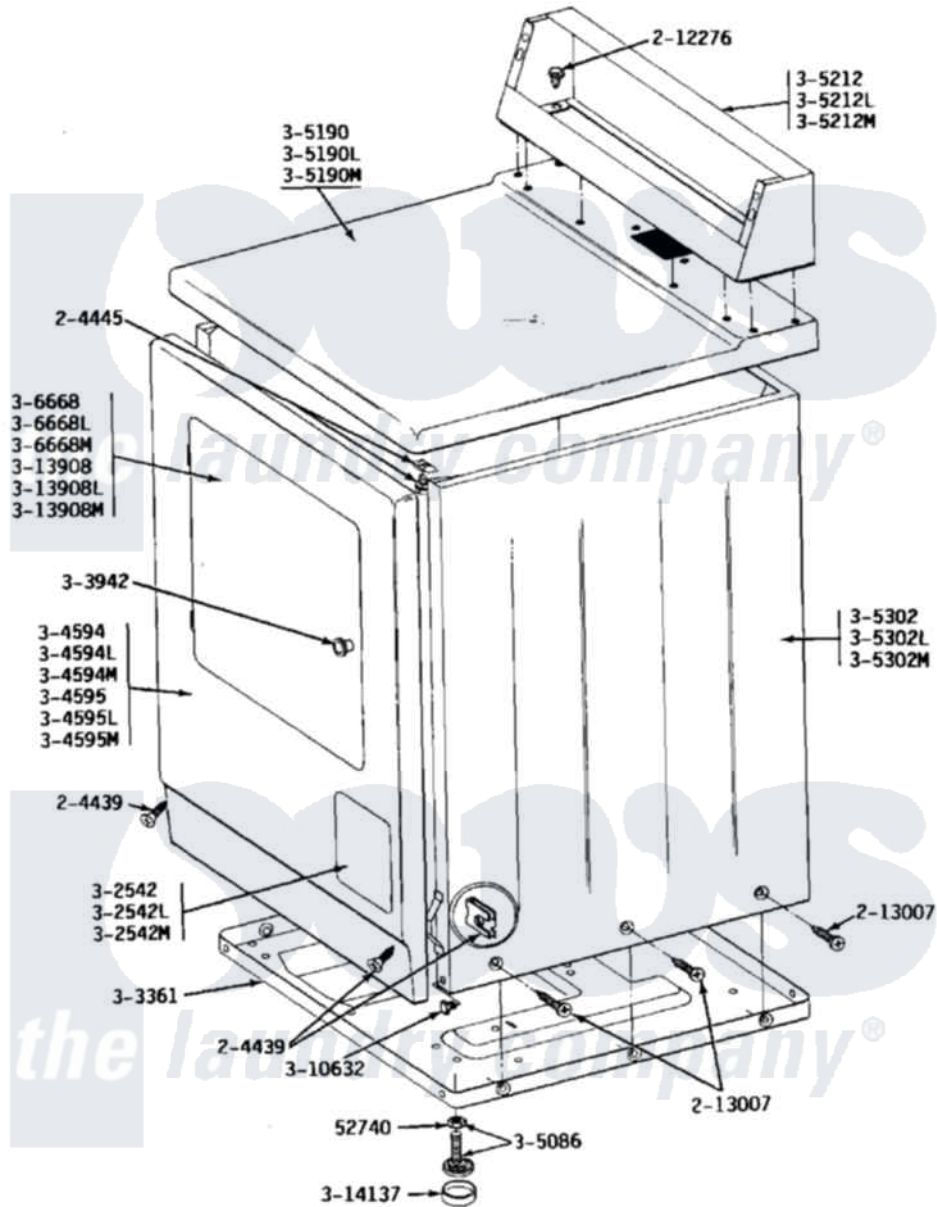

Maytag LDG24CA 01 - FRONT VIEW

Maytag [Commercial Maytag LDG24CA Dryer Parts](#) Parts Diagram 01 - FRONT VIEW
 Click on the part number to view part

Item	Original Part Number	Replaced By	Status	Part Description
001	Y052740	62739		Nut, Lock
002	204439			Screw And Fstner Assembly
003	204445			Screw And Fastener Assembly
004	212276	W10116760		Screw
005	213007			Xfor Cabinet See Cabinet, Back
006	NLA		Not Available	ACCESS DOOR (WHITE)
007	NLA		Not Available	ACCESS DOOR-ALMOND
008	NLA		Not Available	ACCESS DOOR-HARVEST WHEAT
009	Y303361		Not Available	BASE ASSY. (UPPER & LOWER)
010	NLA		Not Available	KNOB AND SCREW
011	NLA		Not Available	FRONT PANEL-WHITE
012	NLA		Not Available	FRONT PANEL-ALMOND
013	NLA		Not Available	FRONT PANEL-HARVEST WHEAT
017	Y305086			Adjustable Leg And Nut

018	Y305190	307104	Top Cover Assembly
019	NLA	Not Available	TOP COVER-ALMOND
020	NLA	Not Available	TOP COVER-HARVEST WHEAT
021	NLA	Not Available	CONSOLE-WHITE
022	NLA	Not Available	CONSOLE-ALMOND
023	NLA	Not Available	CONSOLE-HARVEST WHEAT
024	NLA	Not Available	CABINET-WHITE
025	NLA	Not Available	CABINET-ALMOND
026	NLA	Not Available	CABINET-HARVEST WHEAT
027	Y306668		DOOR (WHT)
028	NLA	Not Available	DOOR-ALMOND
029	NLA	Not Available	DOOR-HARVEST WHEAT
030	Y310632	1163839	Screw
031	Y313908		DOOR PANEL-WHITE
032	NLA	Not Available	DOOR PANEL-ALMOND
033	NLA	Not Available	DOOR PANEL-HARVEST WHEAT
034	Y314137		Foot, Rubber