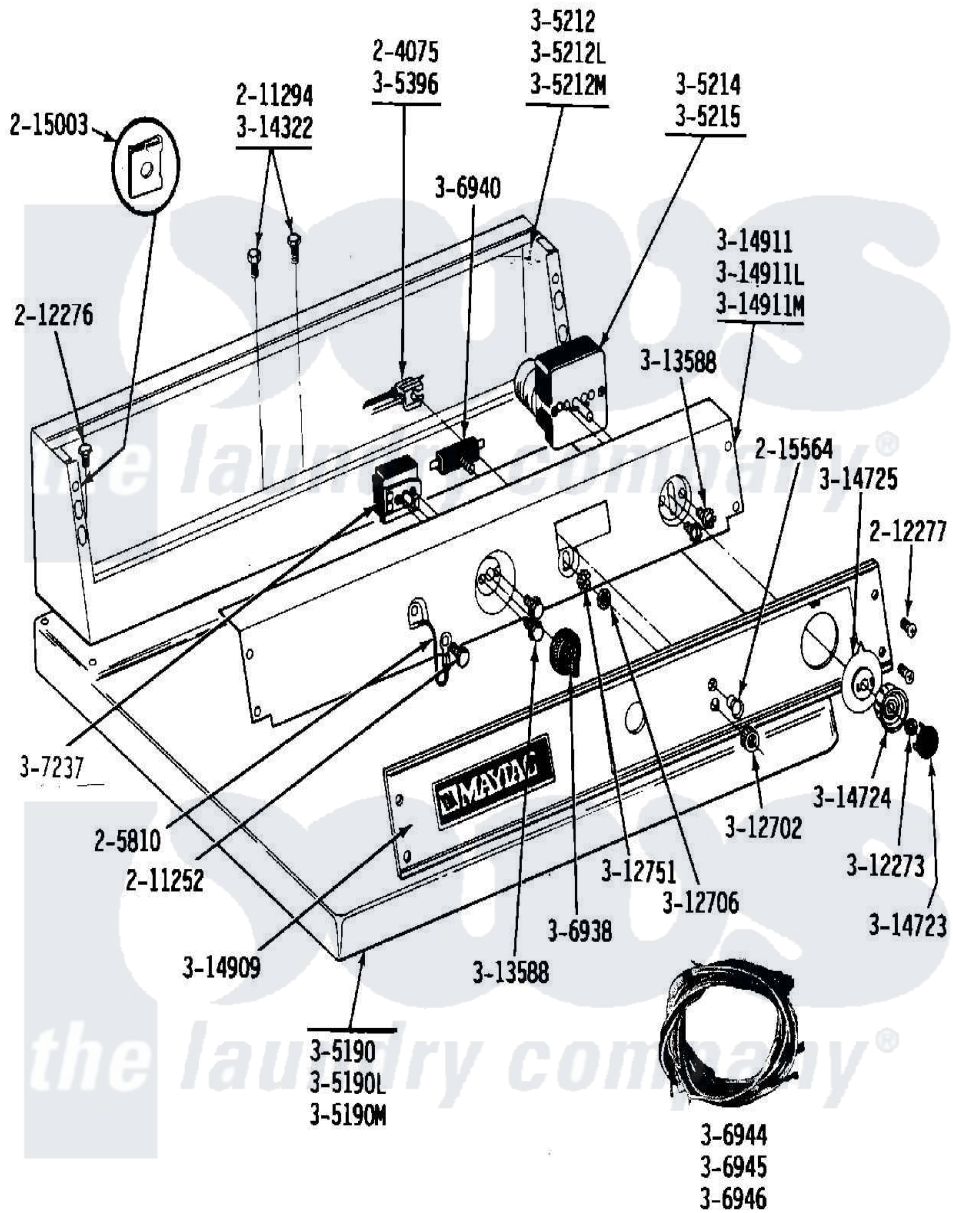

# Maytag LDG24CA 02 - CA CONTROL PANEL

Maytag [Commercial Maytag LDG24CA Dryer Parts](#) Parts Diagram 02 - CA CONTROL PANEL  
 Click on the part number to view part

Item	Original Part Number	Replaced By	Status	Part Description
001	204075		Not Available	PILOT LAMP (DG MODELS ONLY)
002	<a href="#">205810</a>			Wire, Ground
003	<a href="#">211252</a>			Screw, Ground Wire
004	<a href="#">211294</a>	<a href="#">90767</a>		Screw, 8A X 3/8 HeX Washer Head Tapping
005	212276	<a href="#">W10116760</a>		Screw
006	<a href="#">212277</a>			Screw, No.8 X 1/2 Inch
007	<a href="#">215003</a>			Fastener, Panel And Bracket
008	<a href="#">215564</a>			Lens, Indicator Light
009	Y305190	<a href="#">307104</a>		Top Cover Assembly
010	NLA		Not Available	TOP COVER-ALMOND
011	NLA		Not Available	TOP COVER-HARVEST WHEAT
012	NLA		Not Available	CONSOLE-WHITE
013	NLA		Not Available	CONSOLE-ALMOND
014	NLA		Not Available	CONSOLE-HARVEST WHEAT

015	<a href="#">305214</a>		Timer
016	305215	<a href="#">305214</a>	Timer
018	<a href="#">306938</a>		Knob, Selector Switch
019	307237	<a href="#">W10327105</a>	Switch, Cycle Selection
020	306940	<a href="#">W10149462</a>	Switch, Push-To-Start
023	NLA	Not Available	MAIN WIRE HARNESS - DG
024	<a href="#">312273</a>		Nut, Control Knob
025	<a href="#">Y312702</a>		Knurled Nut, Start Switch
026	Y312706	<a href="#">422617</a>	Nut
027	<a href="#">312751</a>		Lockwasher, Start Switch
028	<a href="#">Y313588</a>	<a href="#">488234</a>	Screw 8-32 X 1/4
029	Y314322	<a href="#">211251</a>	Screw, Transformer
030	314723	<a href="#">W10133501</a>	Cap, Knob
031	<a href="#">314724</a>		Knob For Timer
032	314725	<a href="#">33001500</a>	Dial, Timer Indicator
033	314909	<a href="#">33001021</a>	Panel, Control
034	NLA	Not Available	BACK-UP PLATE (WHITE)
035	NLA	Not Available	BACK UP PLATE-ALMOND
036	NLA	Not Available	BACK UP PLATE-HARVEST WHEAT