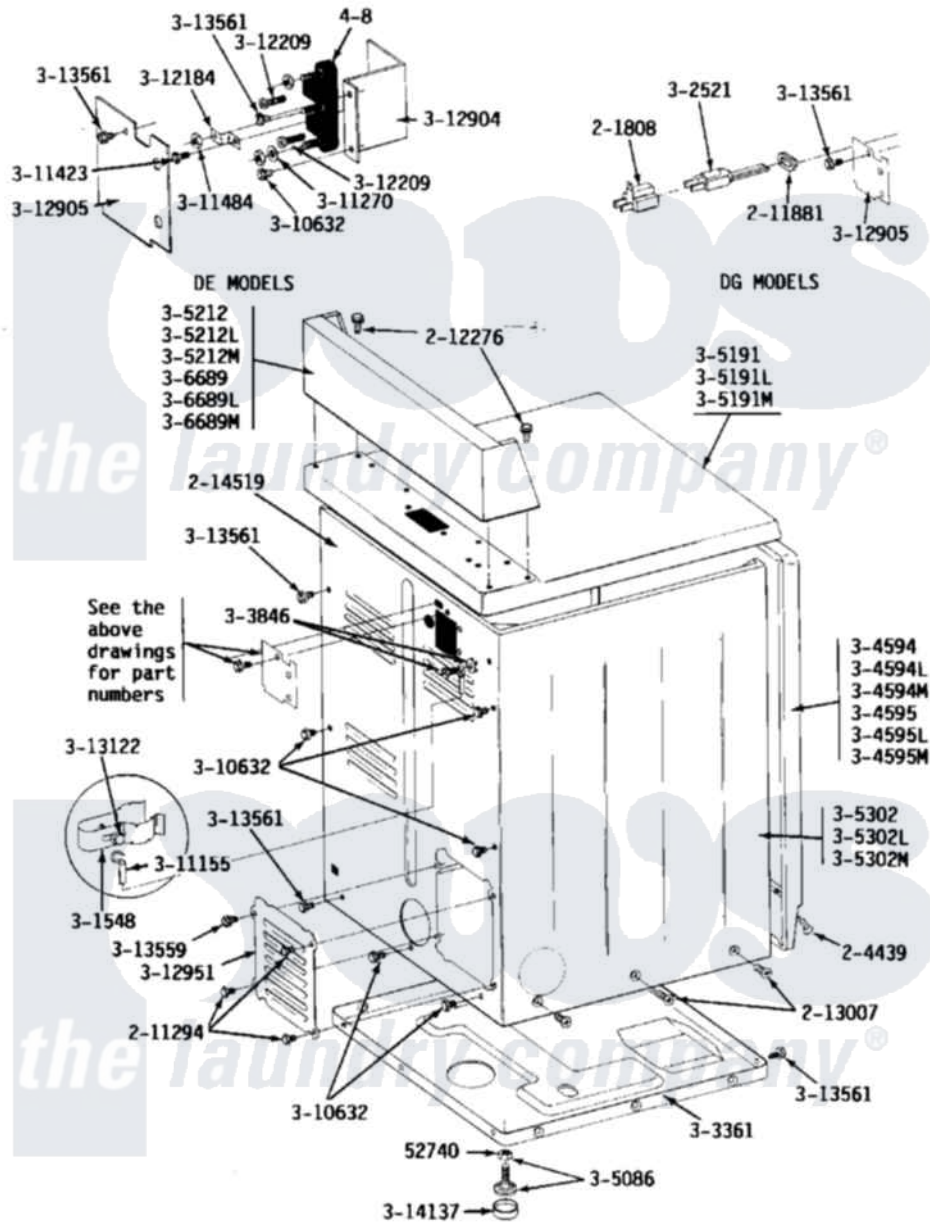

Maytag LDG24CA 03 - REAR VIEW

Maytag Commercial Maytag LDG24CA Dryer Parts Parts Diagram 03 - REAR VIEW
 Click on the part number to view part

Item	Original Part Number	Replaced By	Status	Part Description
001	Y052740	62739		Nut, Lock
002	Y201808			Converter
003	204439			Screw And Fstner Assembly
004	211294	90767		Screw, 8A X 3/8 HeX Washer Head Tapping
005	211881			Grommet, Cord Part Not Used-Gas Models Only
006	212276	W10116760		Screw
007	213007			Xfor Cabinet See Cabinet, Back
008	214519			LABEL, ELECTRICAL INSTR. PART NOT USED-GAS MODELS ONLY
009	301548			Clamp, Ground Wire
010	302521		Not Available	CORD, POWER PART NOT USED-GAS MODELS ONLY
011	Y303361		Not Available	BASE ASSY. (UPPER & LOWER)
012	NLA		Not Available	SCREW & WASHER ASSY.

013	NLA	Not Available	FRONT PANEL-WHITE
014	NLA	Not Available	FRONT PANEL-ALMOND
015	NLA	Not Available	FRONT PANEL-HARVEST WHEAT
019	Y305086		Adjustable Leg And Nut
021	Y305191	Not Available	TOP COVER-WHITE
022	NLA	Not Available	TOP COVER-ALMOND
023	NLA	Not Available	TOP COVER-HARVEST WHEAT
024	NLA	Not Available	CONSOLE-WHITE
025	NLA	Not Available	CONSOLE-ALMOND
026	NLA	Not Available	CONSOLE-HARVEST WHEAT
027	NLA	Not Available	CABINET-WHITE
028	NLA	Not Available	CABINET-ALMOND
029	NLA	Not Available	CABINET-HARVEST WHEAT
030	NLA	Not Available	CONTROL COVER (WHT)
031	NLA	Not Available	CONTROL COVER ASSY--- NA
032	NLA	Not Available	CONTROL COVER ASSY
034	311155		Ground Wire And Clamp
041	Y312905	Not Available	COVER, TERMINAL
042	Y312951	Not Available	ACCESS COVER, BACK
043	313122		Screw - Baffle To Tumbler
044	Y313559		Screw