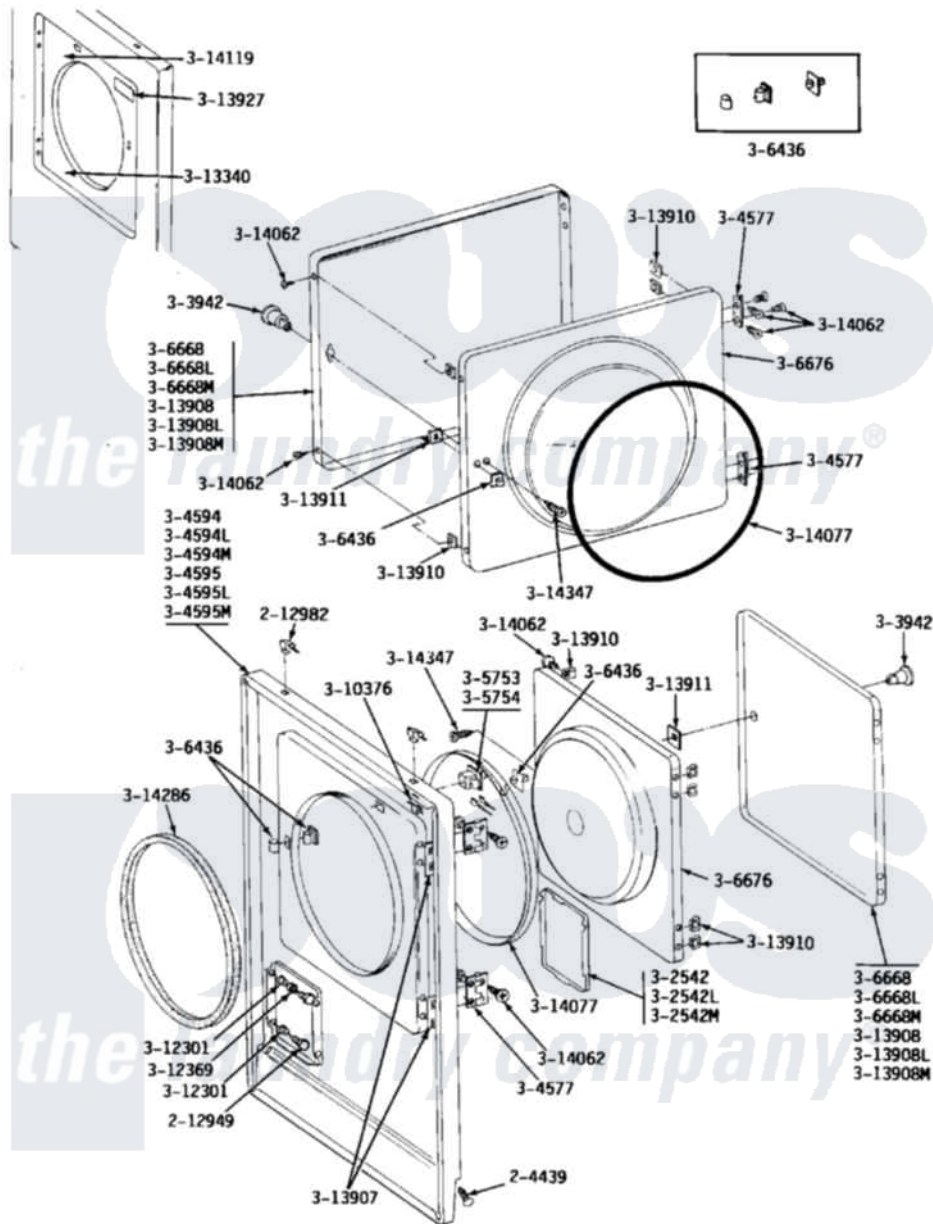

Maytag LDG24CA 04 - FRONT PANEL\DOOR ASSY.

Maytag Commercial Maytag LDG24CA Dryer Parts Parts Diagram 04 - FRONT PANEL\DOOR ASSY.
 Click on the part number to view part

Item	Original Part Number	Replaced By	Status	Part Description
001	204439			Screw And Fstner Assembly
002	212949	22001866		Screw, Relay
003	212982	22001650		Fastener, Spring
004	NLA		Not Available	ACCESS DOOR (WHITE)
005	NLA		Not Available	ACCESS DOOR-ALMOND
006	NLA		Not Available	ACCESS DOOR-HARVEST WHEAT
007	NLA		Not Available	KNOB AND SCREW
008	NLA		Not Available	FRONT PANEL-WHITE
009	NLA		Not Available	FRONT PANEL-ALMOND
010	NLA		Not Available	FRONT PANEL-HARVEST WHEAT
011	Y304577	33001230		Hinge, Door
012	Y305753	W10169313		Switch-Dor
013	Y305754	W10169313		Switch-Dor
014	306436			Door Latch Kit--W
015	Y306668			DOOR (WHT)

016	NLA	Not Available	DOOR-ALMOND
017	NLA	Not Available	DOOR-HARVEST WHEAT
018	NLA	Not Available	INNER DOOR WITH KNOB
019	Y310376		Clip, Door Switch Harness
020	NLA	Not Available	BUSHING FOR ACCESS STUD
021	312369		Sleeve, Access Panel Stud Part Not Used
022	Y313340		LABEL, LINT SCREEN INSTRUCTION
023	Y313907		Fastener, Twin
024	Y313908		DOOR PANEL-WHITE
025	NLA	Not Available	DOOR PANEL-ALMOND
026	NLA	Not Available	DOOR PANEL-HARVEST WHEAT
027	Y313910		Clip, Door Liner To Outer Panel
028	Y313911		Door Strike Retainer
029	Y313927		INSTRUCTION LABEL
030	Y314062		Screw, Door Hinge And Panel
031	314077		Door Seal
032	NLA	Not Available	GAS IGNITION LABEL
033	314286		Seal For Front Panel
034	NLA	Not Available	SCREW FOR DOOR KNOB----NA