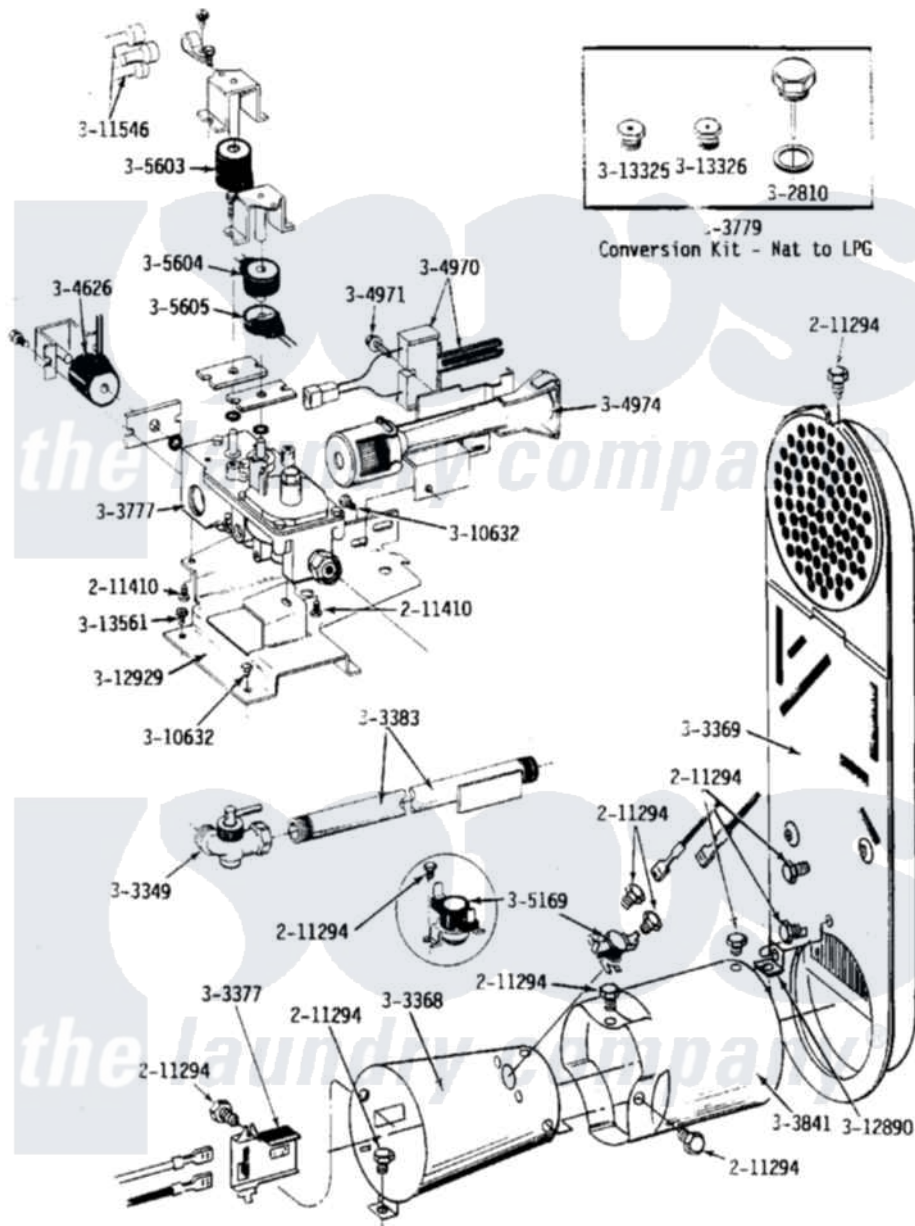

Maytag LDG24CA 06 - INLET DUCT, GAS VALVE, CONE & EXTENSION

Maytag [Commercial Maytag LDG24CA Dryer Parts](#) Parts Diagram 06 - INLET DUCT, GAS VALVE, CONE & EXTENSION

[Click on the part number to view part](#)

Item	Original Part Number	Replaced By	Status	Part Description
001	211294	90767		Screw, 8A X 3/8 HeX Washer Head Tapping
002	NLA		Not Available	SCREW, HEX HD No.8 X 3/8 INCH
003	NLA		Not Available	SCREW ASSM - BLUE BLOCK OPE
004	Y303349			Angle Shut-Off, Gas Valve
005	Y303368			Cone, Combustion
006	Y303369			Inlet Duct Assembly
007	Y303377	338906		Radiant, Sensor
008	Y303383	33001735		Pipe And Bracket Assembly Series 18 Not Needed Use Vavle
009	Y303777	W10116794		Gas Valve
010	Y303779			Conversion Kit
011	Y303841			Cone, Extension
012	Y304626			Side Coil
013	304970	4391996		Ignitor

014	304971		Screw Note: Screw, Igniter
015	304974	33002793	Burner Assembly
016	305169		Thermostat, Hi-Limit Gas
017	305603		Secondary Coil
018	305604		Holding Coil
019	305605		Booster Coil
020	NLA	Not Available	ORIFICE KIT, NAT (HIGH ALT.)
021	NLA	Not Available	ORIFICE KIT, LP (HIGH ALT.)
022	Y310632	1163839	Screw
023	311546	911445	Wire Connector
024	Y312890		Retainer, Heater Chamber
025	312929		Gas Valve Bracket
026	NLA	Not Available	MAIN BURNER ORIFICE - LPG
027	NLA	Not Available	INTERNAL ORIFICE - LPG
028	Y313561		Screw----NA