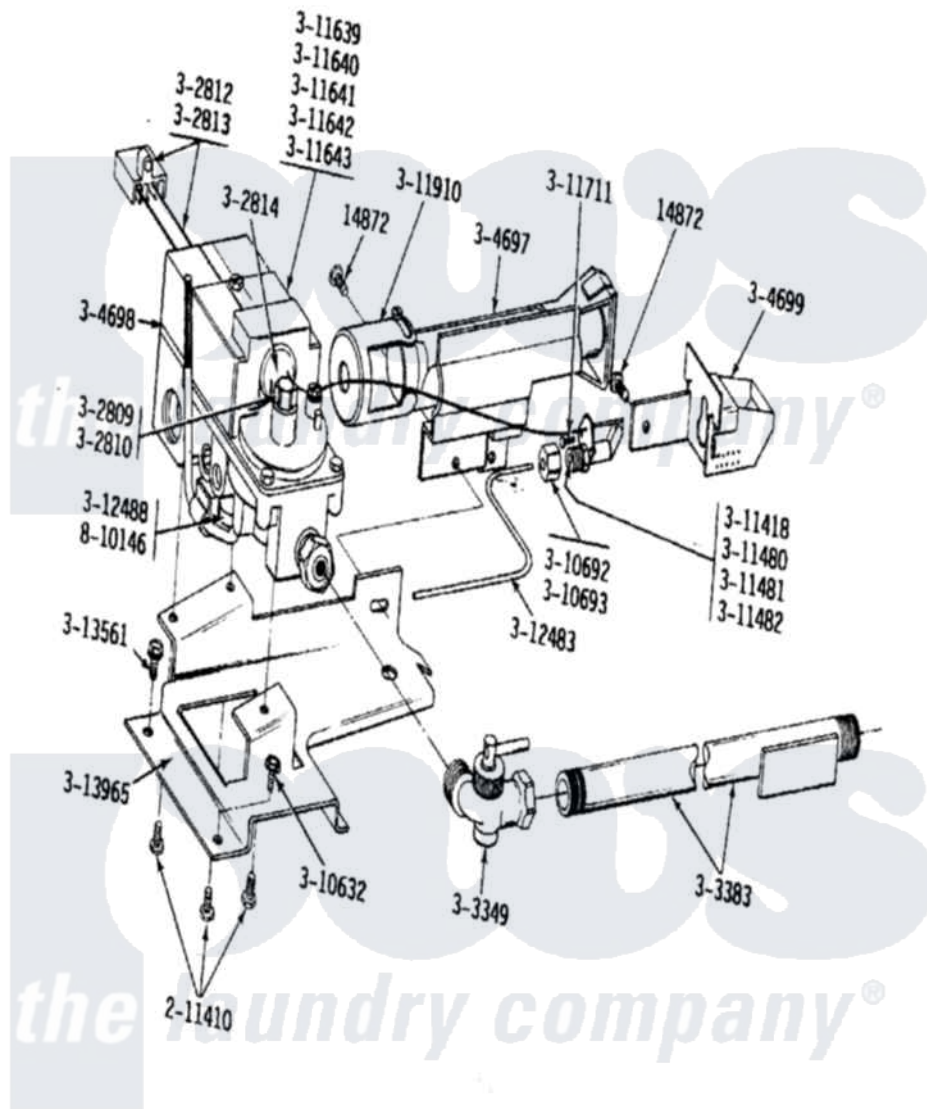

Maytag LDG24CA 08 - 50HZ GAS VALVE

Maytag [Commercial Maytag LDG24CA Dryer Parts](#) Parts Diagram 08 - 50HZ GAS VALVE
 Click on the part number to view part

Item	Original Part Number	Replaced By	Status	Part Description
001	Y014872			Screw, Coin Meter Stop -
002	NLA		Not Available	SCREW, HEX HD No.8 X 3/8 INCH
003	NLA		Not Available	CONVERSION KIT (NAT.TO LPG)
004	301539			Conversion Kit
005	NLA		Not Available	SCREW ASSEMBLY, LEAK LIMIT
006	NLA		Not Available	SCREW ASSM - BLUE BLOCK OPE
007	Y302812			Main Burner Solenoid
008	Y302813		Not Available	MAIN BURN. SOLENOID (240-50)
009	NLA		Not Available	PILOT WITH PRESSURE SWITCH
010	Y303349			Angle Shut-Off, Gas Valve
011	Y303383	33001735		Pipe And Bracket Assembly Series 18 Not Needed Use Vavle

012	Y304697		BURNER ASSEMBLY
013	Y304698	Not Available	GAS VALVE (240-50)
014	NLA	Not Available	PILOT SHIELD ASSEMBLY
015	Y310632	1163839	Screw
016	310692	Not Available	COMPRESSION NUT
017	Y310693	Not Available	COMPRESSION SLEEVE
018	Y311418		Pilot Orifice
019	Y311480		Pilot Orifice
020	NLA	Not Available	PILOT ORIFICE (MFG.)
021	Y311482		Pilot Orifice
022	Y311639	63-3570	Burner Orifice
023	NLA	Not Available	ORIFICE FOR MAIN BURNER
024	NLA	Not Available	ORIFICE FOR MAIN BURNER
025	NLA	Not Available	ORIFICE, MAIN BURNER (MFG)
026	NLA	Not Available	ORIFICE FOR MAIN BURNER
027	Y311711		Screw, Fuse Block
028	NLA	Not Available	AIR SHUTTER
029	Y312483		PILOT TUBE
030	NLA	Not Available	GASKET FOR PILOT
031	Y313561		Screw---NA
032	NLA	Not Available	GAS CONTROL BRACKET
033	NLA	Not Available	GAS BURNER INSTRUCT LABEL
034	NLA	Not Available	SCREW