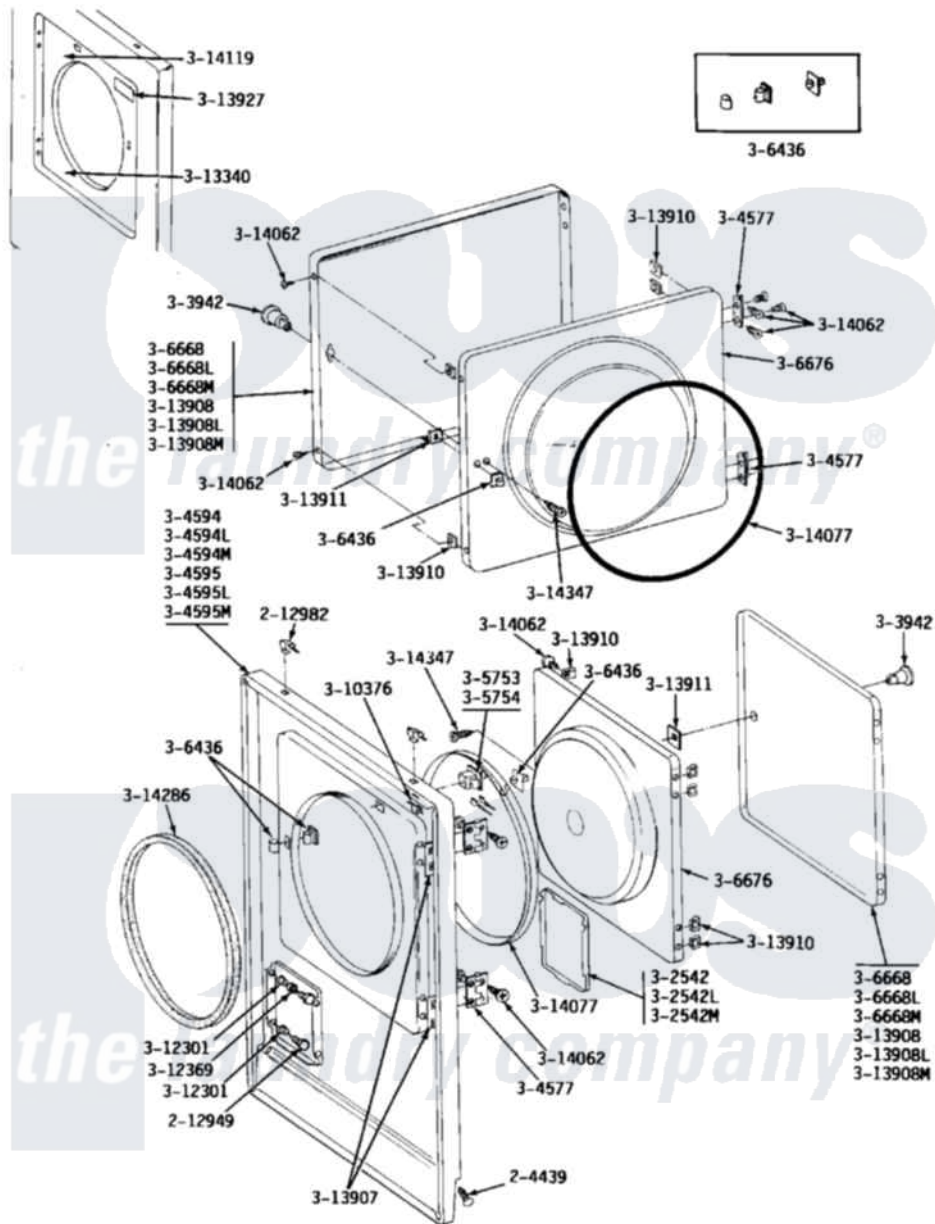

Maytag LDG24CM 04 - FRONT PANEL & DOOR ASSEMBLY

Maytag [Commercial Maytag LDG24CM Dryer Parts](#) Parts Diagram 04 - FRONT PANEL & DOOR ASSEMBLY
 Click on the part number to view part

Item	Original Part Number	Replaced By	Status	Part Description
001	204439			Screw And Fstner Assembly
002	212949	22001866		Screw, Relay
003	212982	22001650		Fastener, Spring
004	NLA		Not Available	ACCESS DOOR (WHITE)
005	NLA		Not Available	ACCESS DOOR-ALMOND
006	NLA		Not Available	ACCESS DOOR-HARVEST WHEAT
007	NLA		Not Available	KNOB AND SCREW
008	NLA		Not Available	FRONT PANEL-WHITE
009	NLA		Not Available	FRONT PANEL-ALMOND
010	NLA		Not Available	FRONT PANEL-HARVEST WHEAT
011	NLA		Not Available	FRONT PANEL-HARVEST WHEAT
"	Y304577	33001230		Hinge, Door
012	Y305753	W10169313		Switch-Dor
013	306436			Door Latch Kit--W

014	Y306668		DOOR (WHT)
015	NLA	Not Available	DOOR-ALMOND
016	NLA	Not Available	DOOR-HARVEST WHEAT
017	NLA	Not Available	INNER DOOR WITH KNOB
018	Y310376		Clip, Door Switch Harness
019	NLA	Not Available	BUSHING FOR ACCESS STUD
020	312369		Sleeve, Access Panel Stud Part Not Used
021	Y313340		LABEL, LINT SCREEN INSTRUCTION
022	Y313907		Fastener, Twin
023	Y313908		DOOR PANEL-WHITE
024	NLA	Not Available	DOOR PANEL-ALMOND
025	NLA	Not Available	DOOR PANEL-HARVEST WHEAT
026	Y313910		Clip, Door Liner To Outer Panel
027	Y313911		Door Strike Retainer
028	Y313927		INSTRUCTION LABEL
029	Y314062		Screw, Door Hinge And Panel
030	314077		Door Seal
031	NLA	Not Available	GAS IGNITION LABEL
032	314286		Seal For Front Panel
033	NLA	Not Available	SCREW FOR DOOR KNOB----NA