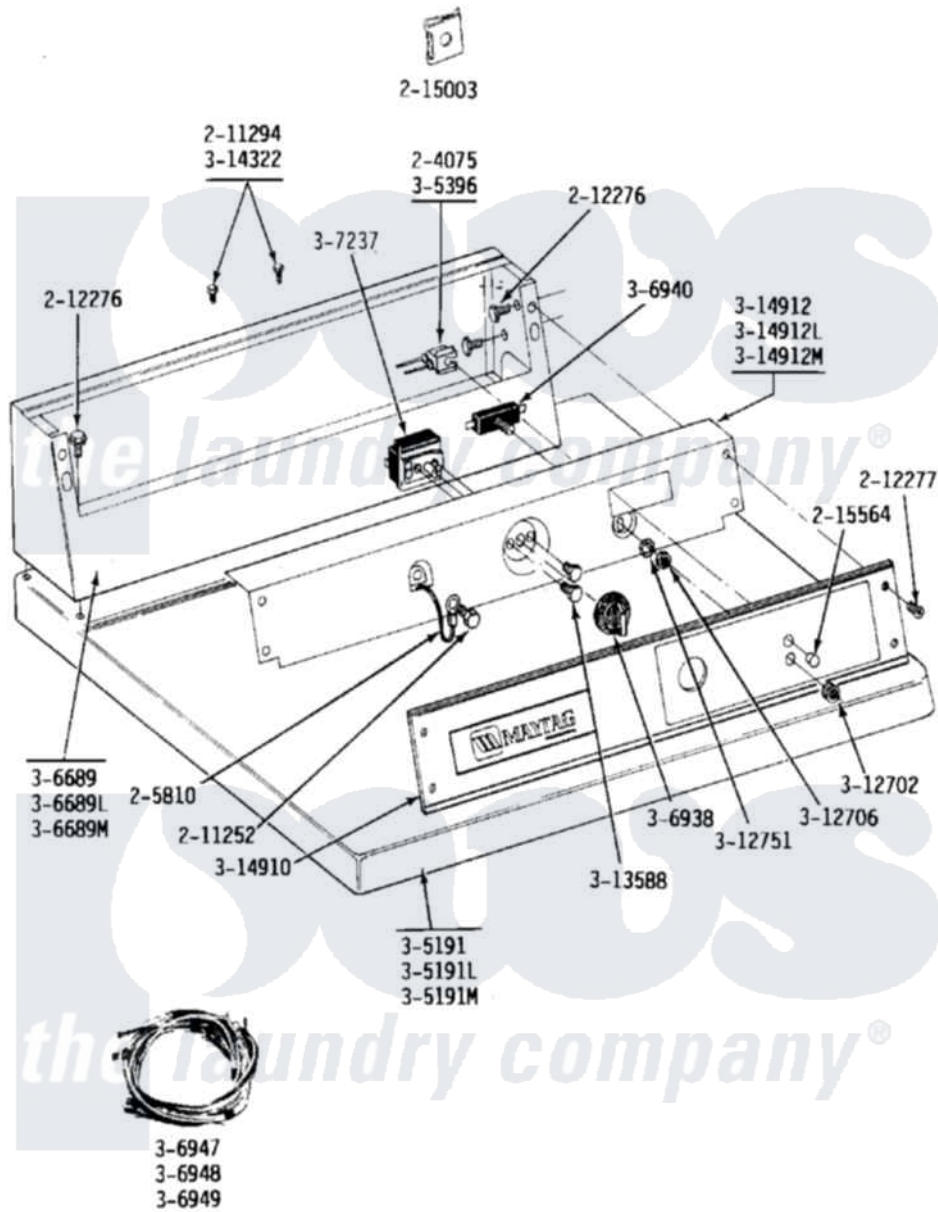

Maytag LDG24CS 01 - CS CONTROL PANEL

Maytag [Commercial Maytag LDG24CS Dryer Parts](#) Parts Diagram 01 - CS CONTROL PANEL
 Click on the part number to view part

Item	Original Part Number	Replaced By	Status	Part Description
001	204075		Not Available	PILOT LAMP (DG MODELS ONLY)
002	205810			Wire, Ground
003	211252			Screw, Ground Wire
004	211294	90767		Screw, 8A X 3/8 HeX Washer Head Tapping
005	212276	W10116760		Screw
006	212277			Screw, No.8 X 1/2 Inch
007	215003			Fastener, Panel And Bracket
008	215564			Lens, Indicator Light
009	Y305191		Not Available	TOP COVER-WHITE
010	NLA		Not Available	TOP COVER-ALMOND
011	NLA		Not Available	TOP COVER-HARVEST WHEAT
013	NLA		Not Available	CONTROL COVER (WHT)
014	NLA		Not Available	CONTROL COVER ASSY---NA
015	NLA		Not Available	CONTROL COVER ASSY

016	306938		Knob, Selector Switch
017	307237	W10327105	Switch, Cycle Selection
018	306940	W10149462	Switch, Push-To-Start
019	NLA	Not Available	MAIN WIRE HARNESS - DG
022	Y312702		Knurled Nut, Start Switch
023	Y312706	422617	Nut
024	312751		Lockwasher, Start Switch
025	Y313588	488234	Screw 8-32 X 1/4
026	Y314322	211251	Screw, Transformer
027	NLA	Not Available	CONTROL PANEL COMMERCIAL DRYER
028	314912	Not Available	BRACKET, CONTROL PANEL (WHT)
029	NLA	Not Available	BACK UP PLATE-ALMOND
030	NLA	Not Available	BACK UP PLATE-HARVEST WHEAT